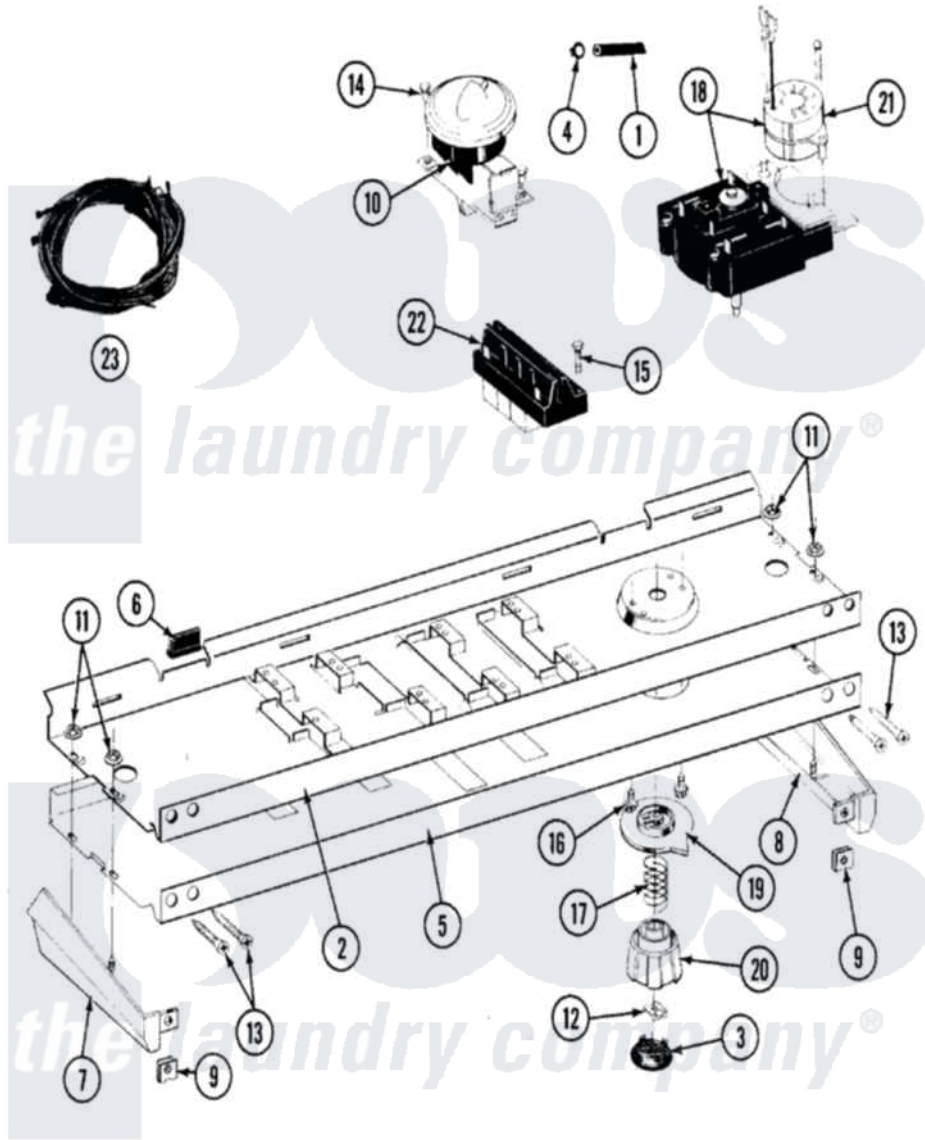

Maytag LAT5910BAW 04 - CONTROL PANEL

Maytag [Residential Maytag LAT5910BAW Washer Parts](#) Parts Diagram 04 - CONTROL PANEL
 Click on the part number to view part

Item	Original Part Number	Replaced By	Status	Part Description
1	212942	22001619		Tube, Water Level Switch
2	214809			Back Up Plate
3	215821		Not Available	CAP, KNOB
4	410296	596669		Clamp, Manifold
5	208117		Not Available	FACIA A5910
6	214897			Pad, Control Panel
7	207215		Not Available	END CAP LH
8	207216		Not Available	END CAP RH
9	214894			Fastener, End Cap
10	207360			Infinite Level Press Switch
11	214872			Palnut, End Cap Note: Nut, Lamp Holder
12	211605			Bezel, Timer Dial
13	210932			Screw, No.8 X 9/16 Ctsk Note: Screw, Inlet Duct
14	211168	W10139210		Screw, 8-18 X 5/16
15	213117	67006908		Screw, Ice Rack

16	213966	3400014	Screw
17	211065		Spring, Index Wheel
18	207376	22207376	Timer
19	215827		Not Available TIMER DIAL SKIRT
20	215828		Knob, Timer
21	205033	22205033	Motor- Tim
23	207382		Wire Harness