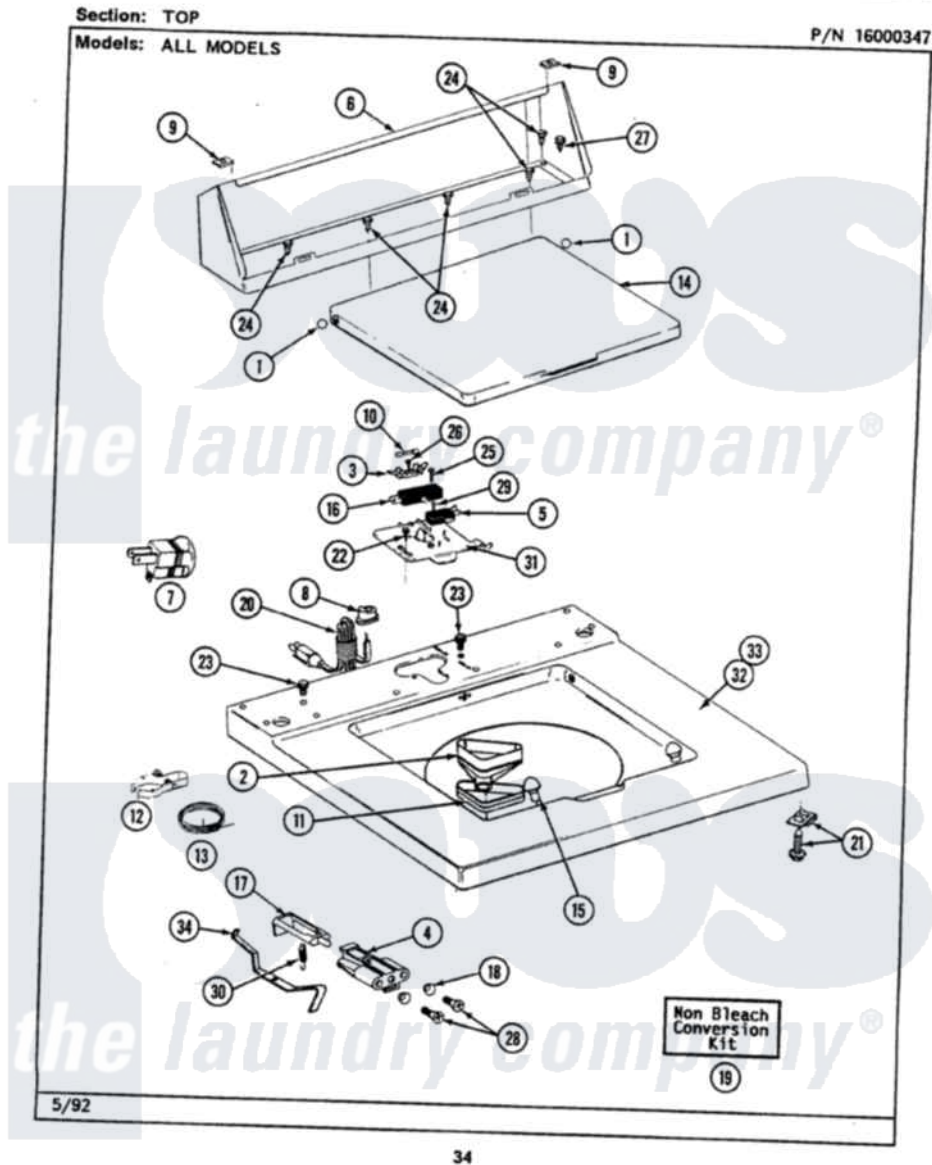

Maytag LAT5910BAW 05 - TOP

Maytag [Residential Maytag LAT5910BAW Washer Parts](#) Parts Diagram 05 - TOP
 Click on the part number to view part

Item	Original Part Number	Replaced By	Status	Part Description
1	211726			Hinge, Ball Lid
2	215577			Bleach Inlet White
3	207167			Block, Fuse
4	214279	204968		Plunger And Bracket Assembly--W
5	207166			Switch, Check
6	205635			Console
7	Y201808			Converter
8	211881			Grommet, Cord Part Not Used-Gas Models Only
9	215075			Fastener, Control Panel To Console
10	207168	22001682		Switch Assembly, Lid W/4amp Fuse
11	214436			Gasket
12	301548			Clamp, Ground Wire
13	311155			Ground Wire And Clamp
14	216073			LID (WHITE)

15	212716		Bumper, Lid
16	205415	279347	Switch-Lid
17	215700		Not Available
18	211500		LID SWITCH PLUNGER
19	205997		Washer, Bracket To Top Cover
20	204590		Non-Bleach Conversion Kit
21	204445		Cord, Power
22	207159	489355	Screw And Fastener Assembly
23	210186	3370225	Screw, 8 X 1/2
24	211294	90767	Screw
25	213501		Screw, 8A X 3/8 HeX Washer Head Tapping
26	215705	Y311711	Screw, No.6-20 X 1-1/8 Inch
27	Y313559		Screw, Fuse Block
28	910182	25-7809	Screw
29	912012	3400409	Screw, No.6-20 1/2 Flthd Torx
30	213720		Screw
31	Y215699	22001678	Spring, Lid Switch
32	207170		Bracket, Switch And Fuse
34	215704		Top Cover
			Lever, Unbalance