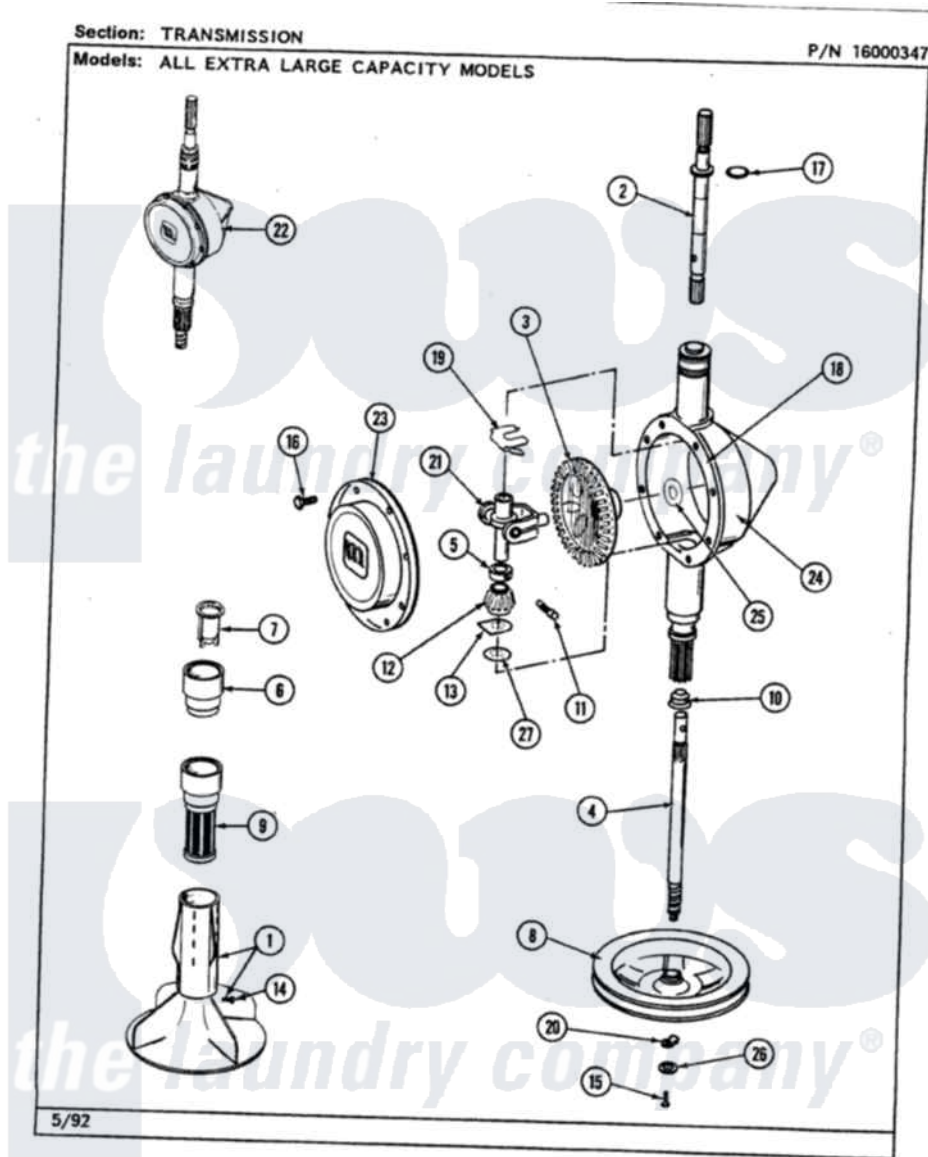

Maytag LAT5910BAW 06 - TRANSMISSION

42

Maytag [Residential Maytag LAT5910BAW Washer Parts](#) Parts Diagram 06 - TRANSMISSION
Click on the part number to view part

Item	Original Part Number	Replaced By	Status	Part Description
1	207228			Agitator W/Lock Screw
2	207153	6-2097820		Kit- Shaft
3	206713	6-2067130		Gear- Beve
4	215410	12001450		Ctr Shaft W/Collar Andkeeper- Dp
5	215415		Not Available	COLLAR, LOWER
7	215733			Dispensing Cup
8	211059	6-2301530		Pulley
9	207426			Lint Filter Deep
10	206602	207843		Lip Seal Repair Kit
11	Y206629			Pin, Collar
12	215401	W10221114		Pinion
13	215395			Plate, Clutch
14	206478		Not Available	SCREW & WASHER FOR AGITATOR
15	211375	681582		Screw
16	215417		Not Available	SCREW, TRANSMISSION

16	213417	Not Available	COVER
17	210690		Seal, Rubber
18	Y058700	675652	Adhesive
19	215581		Spring, Agitator Shaft
20	211089		Lug, Stop Pulley
21	206685	6-2066850	Yoke
22	206707	6-2097750	Trans Dee
23	206628		Cover, Transmission
24	206624	6-2097750	Trans Dee
25	215394		Washer, Bevel Gear
26	211090	22003555	Washer, Stop Lug
27	211483	6-2114830	Washer- SP