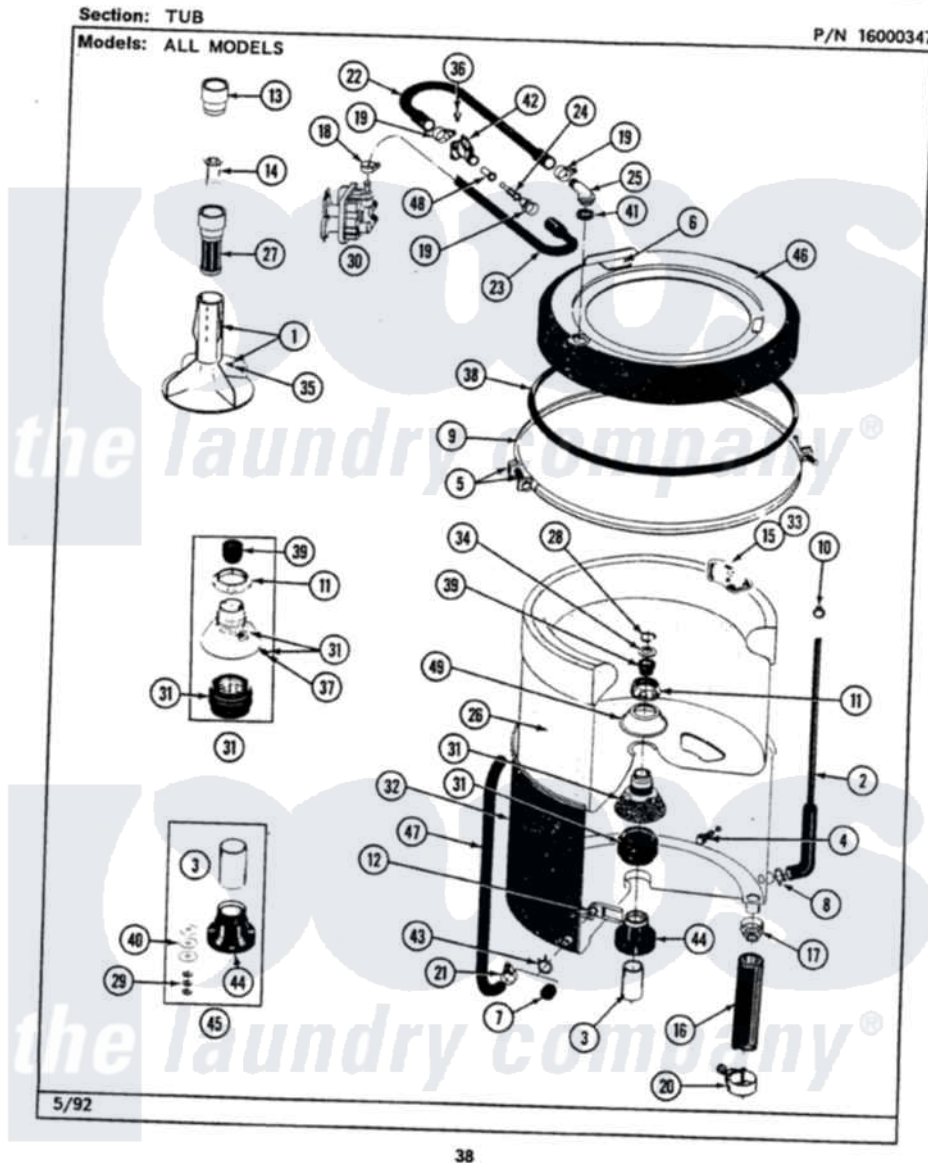

# Maytag LAT5910BAW 07 - TUB

Maytag [Residential Maytag LAT5910BAW Washer Parts](#) Parts Diagram 07 - TUB  
Click on the part number to view part

Item	Original Part Number	Replaced By	Status	Part Description
1	<a href="#">207228</a>			Agitator W/Lock Screw
2	212942	<a href="#">22001619</a>		Tube, Water Level Switch
3	<a href="#">211130</a>			Bearing Liner, Tub Bearing
4	200744	<a href="#">W10175939</a>		Bolt
"	205254	<a href="#">W10175938</a>		Bolt
5	<a href="#">205529</a>			Nut And Bolt Kit For Tub Clam
6	<a href="#">215232</a>			Bumper, Unbalance
8	<a href="#">211641</a>			Clamp, 1-1/16"
9	<a href="#">200846</a>			Clamp - Tub Cover
10	410296	<a href="#">596669</a>		Clamp, Manifold
11	211047	<a href="#">6-2110472</a>		Nut- Clamp
12	<a href="#">214434</a>			Spout, Deflector
14	<a href="#">215733</a>			Dispensing Cup
16	<a href="#">213045</a>			Hose, Outer Tub Part Not Used
17	200900	<a href="#">616099</a>		Clamp
18	<a href="#">201575</a>			Clamp, Hose