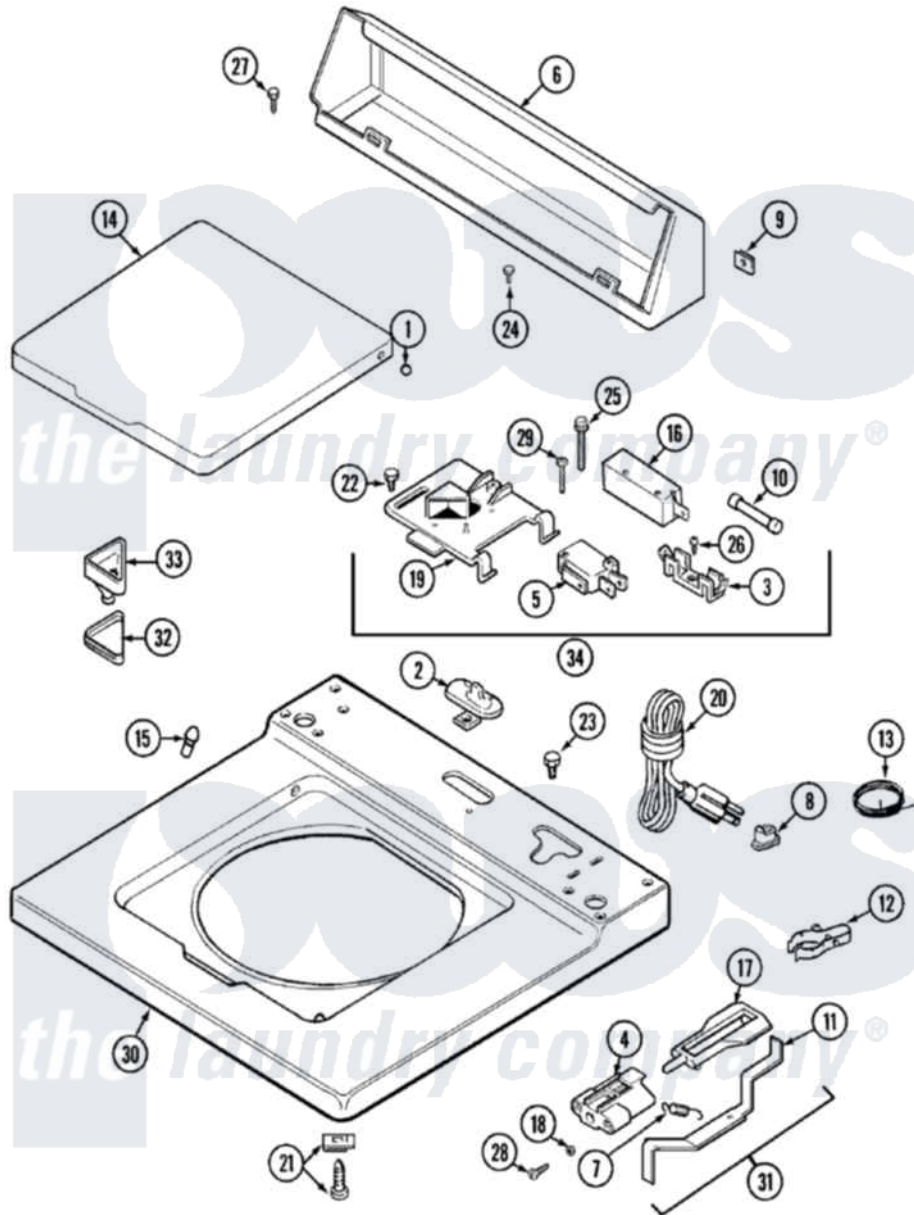

Maytag LAT5914AAE 05 - TOP

Maytag [Residential Maytag LAT5914AAE Washer Parts](#) Parts Diagram 05 - TOP
 Click on the part number to view part

Item	Original Part Number	Replaced By	Status	Part Description
1	211726			Hinge, Ball Lid
2	207159	489355		Screw, 8 X 1/2
"	22001298			Cap, Top Cover
3	207167			Block, Fuse
4	216256		Not Available	BRACKET, UNBALANCE
5	207166			Switch, Check
6	205635			Console
7	213720			Spring, Lid Switch
8	211881			Grommet, Cord Part Not Used-Gas Models Only
9	215075			Fastener, Control Panel To Console
10	207168	22001682		Switch Assembly, Lid W/4amp Fuse
11	22001136			Lever, Unbalance
12	301548			Clamp, Ground Wire
13	311155			Ground Wire And Clamp

14	22001028	22001893	Lid
"	22001206	22001893	Lid
15	212716		Bumper, Lid
16	205415	279347	Switch-Lid
17	216255		Plunger, Lid Switch
18	211500		Washer, Bracket To Top Cover
19	Y215699	22001678	Bracket, Switch And Fuse
20	208194	22003062	Cord, Power
21	204445		Screw And Fastener Assembly
22	207159	489355	Screw, 8 X 1/2
23	315483	3370225	Screw
24	216423	3370225	Screw
25	213501		Screw, No.6-20 X 1-1/8 Inch
26	Y311711		Screw, Fuse Block
27	Y313559		Screw
28	910182	25-7809	Screw, No.6-20 1/2 Flthd Torx
29	22001352		Screw, Check Switch
30	22001119		Top, Main
31	22001311		Unbalance Lever Assembly
32	215374	Not Available	GASKET FOR BLEACH CUP
33	22001202	22001006	Cup, Bleach
34	207176	22001682	Switch Assembly, Lid W/4amp Fuse