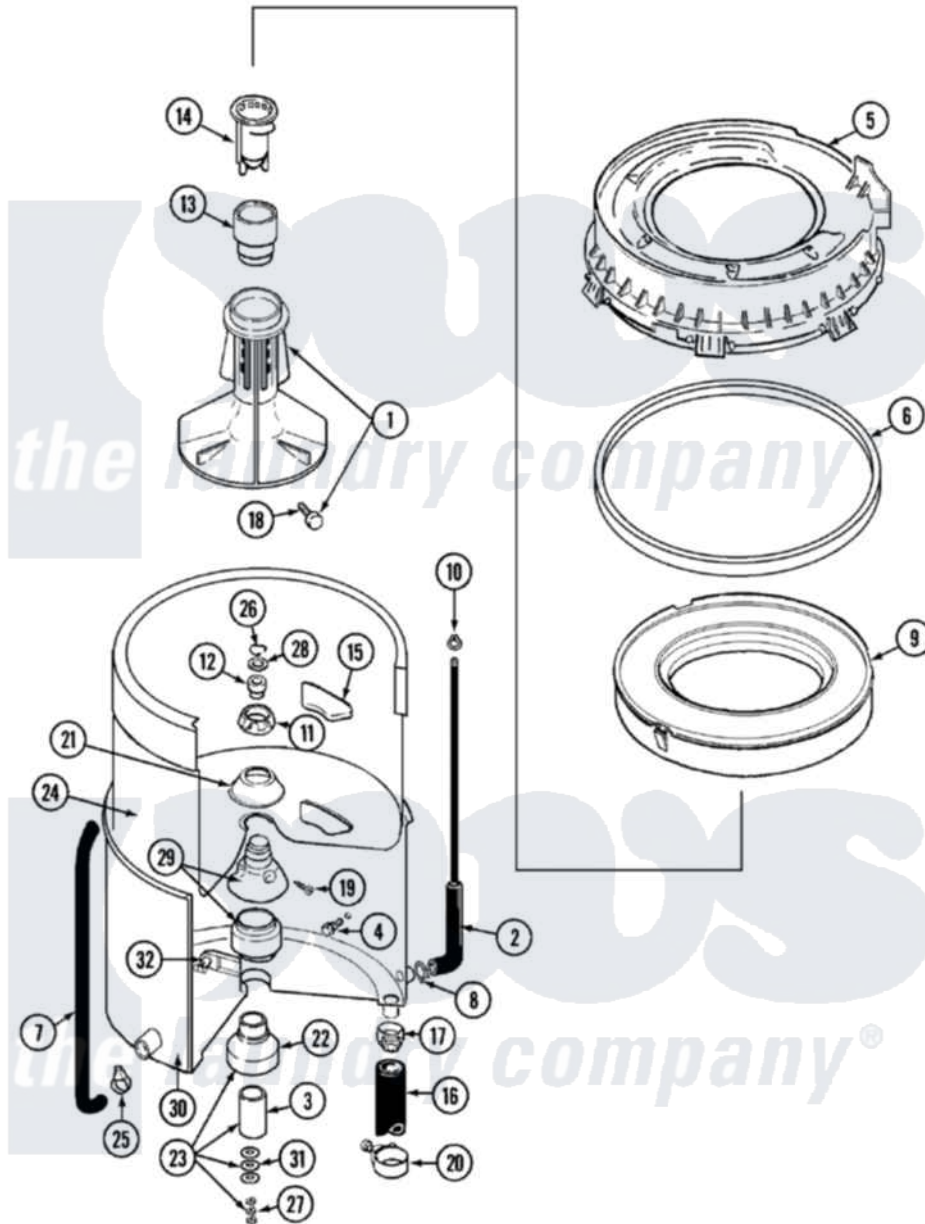

Maytag LAT5914AAE 07 - TUB

Maytag [Residential Maytag LAT5914AAE Washer Parts](#) Parts Diagram 07 - TUB
 Click on the part number to view part

Item	Original Part Number	Replaced By	Status	Part Description
1	207228			Agitator W/Lock Screw
2	22001036	22001619		Tube, Water Level Switch
3	211130			Bearing Liner, Tub Bearing
4	200744	W10175939		Bolt
"	205254	W10175938		Bolt
5	22001299			Tub Cover And Gasket Assembly
6	Y22001201	22001007		Gasket, Cover To Tub
7	22001320			Tube, Bleach
8	211641			Clamp, 1-1/16"
9	22001142			Ring, Balance
10	410296	596669		Clamp, Manifold
11	211047	6-2110472		Nut- Clamp
12	Y0A4298	6-0A57420		Seal- Agitator
13	22001295			Housing, Dispenser
14	22001294			Cup, Dispensing
15	207219			Filter, Self-Cleaning

16	213045		Hose, Outer Tub Part Not Used
17	201011	285655	Clamp, Hose
18	206478		Not Available
19	211618	22001423	Set Screw, Mounting Stem
20	202574	3367052	Clamp, Hose
21	211210		Washer, Clamping Nut
22	200824	6-2040130	Tub Bearin
23	204013	6-2040130	Tub Bearin
24	22001139		Tub, Inner
25	205161	489503	Clamp
26	Y015667		Retaining Ring
27	Y054867		Washer, Lock
28	Y015666		Washer, Retaining -
29	204012	6-2095720	Mounting S
30	22001114		Not Available
31	211100		TUB, OUTER (EX. LARGE)
32	214434		Washer, Outer Tub
			Spout, Deflector