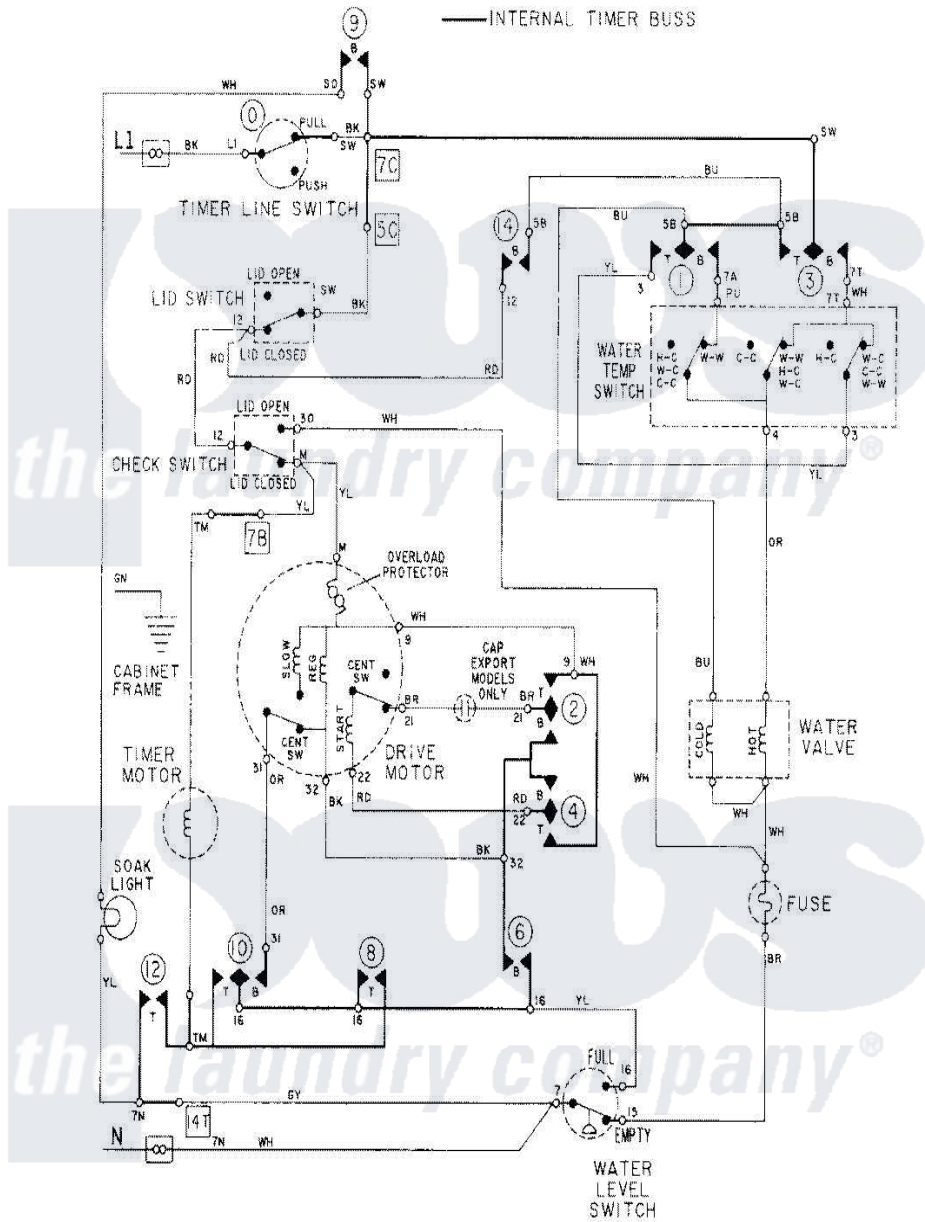

Maytag LAT5914AAE 08 - WIRING INFORMATION

Maytag Residential Maytag LAT5914AAE Washer Parts Parts Diagram 08 - WIRING INFORMATION
 Click on the part number to view part

Item	Original Part Number	Replaced By	Status	Part Description
NI	15001278		Not Available	WIRING INFORMATION