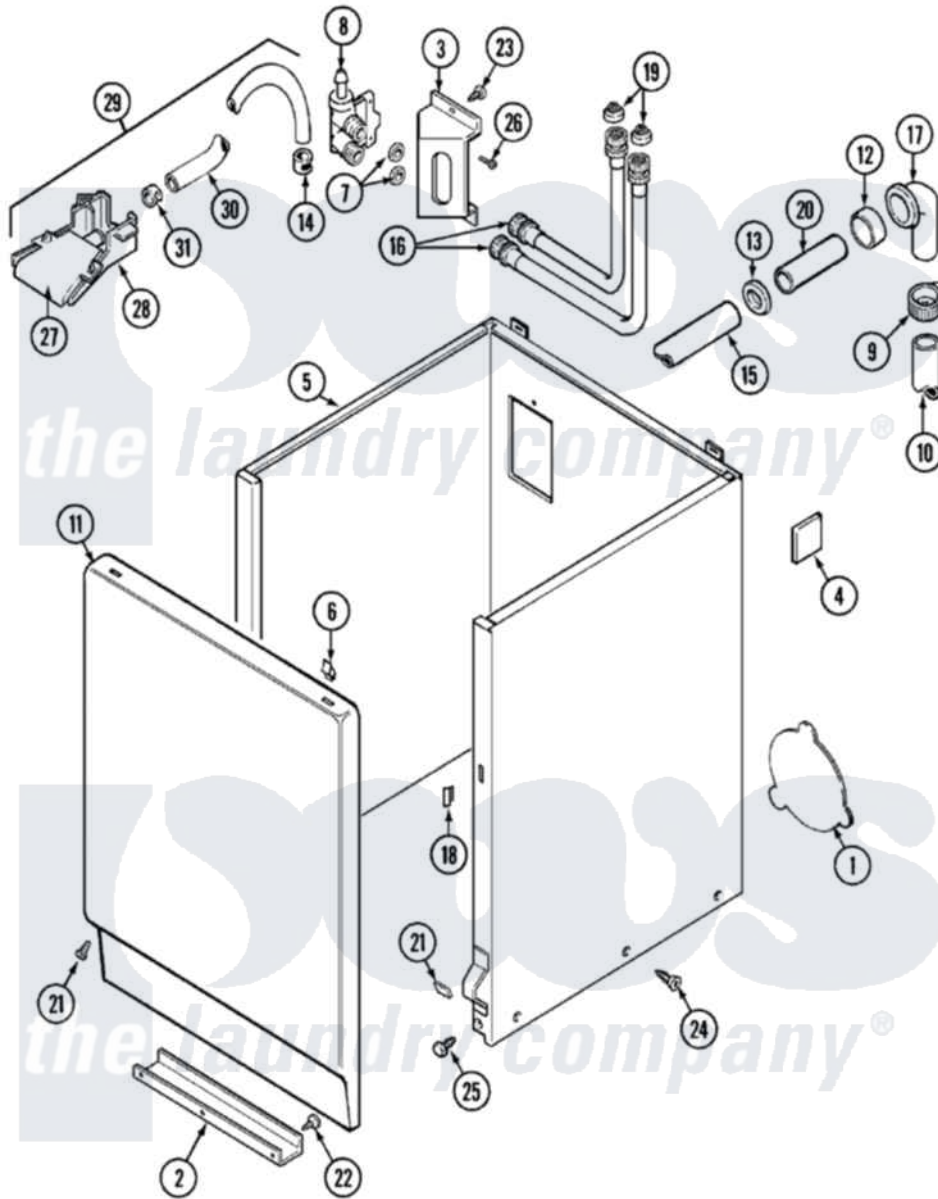

Maytag LAT5914AAL 02 - CABINET

Maytag [Residential Maytag LAT5914AAL Washer Parts](#) Parts Diagram 02 - CABINET
 Click on the part number to view part

Item	Original Part Number	Replaced By	Status	Part Description
1	211294	90767		Screw, 8A X 3/8 HeX Washer Head Tapping
"	211878		Not Available	PLATE, ACCESS
2	213846			Guard, Belt
3	214812	22002361		Bracket, Water Valve
4	215058			Pad, Cabinet Bumper
5	22001303			Cabinet ---NA
6	212982	22001650		Fastener, Spring
7	Y013783			Washer, Inlet Hose
8	214337	96160		Screen
"	22001274			Valve, Water
9	200908	285655		Clamp, Hose
10	Y059149			(7/8" I.D. CARTON OF 50 FT.)
"	216017			Hose, Drain
11	22001143			Damper, Sound
"	22001144			Damper, Sound

"	216078L	Not Available	PANEL, FRONT (ALM) SUB
12	214765		Gasket, Siphon Break
13	202574	3367052	Clamp, Hose
14	216169	596669	Clamp, Manifold
15	214767	22001448	Hose, Pump
16	202860		Inlet Hose Assembly
17	Y216016	W10116738	Elbow
18	214376	22002331	Spacer, Front Panel
19	200961	12001413	Strainer And Washer Kit
20	Y014874		Screw, Idler Arm And Sleeve
"	206638		Siphon Break
21	204439		Screw And Fstner Assembly
22	211294	90767	Screw, 8A X 3/8 HeX Washer Head Tapping
23	212276	W10116760	Screw
24	213007		Xfor Cabinet See Cabinet, Back
25	213121	3400111	Screw, 12-14 X 5/8
"	213122	27001200	Screw
26	Y313561		Screw----NA
27	22001187		Injector
28	22001186		Injector
29	22001304		Water Injector Assembly
30	22001190		Hose, Injector
31	216170	489503	Clamp