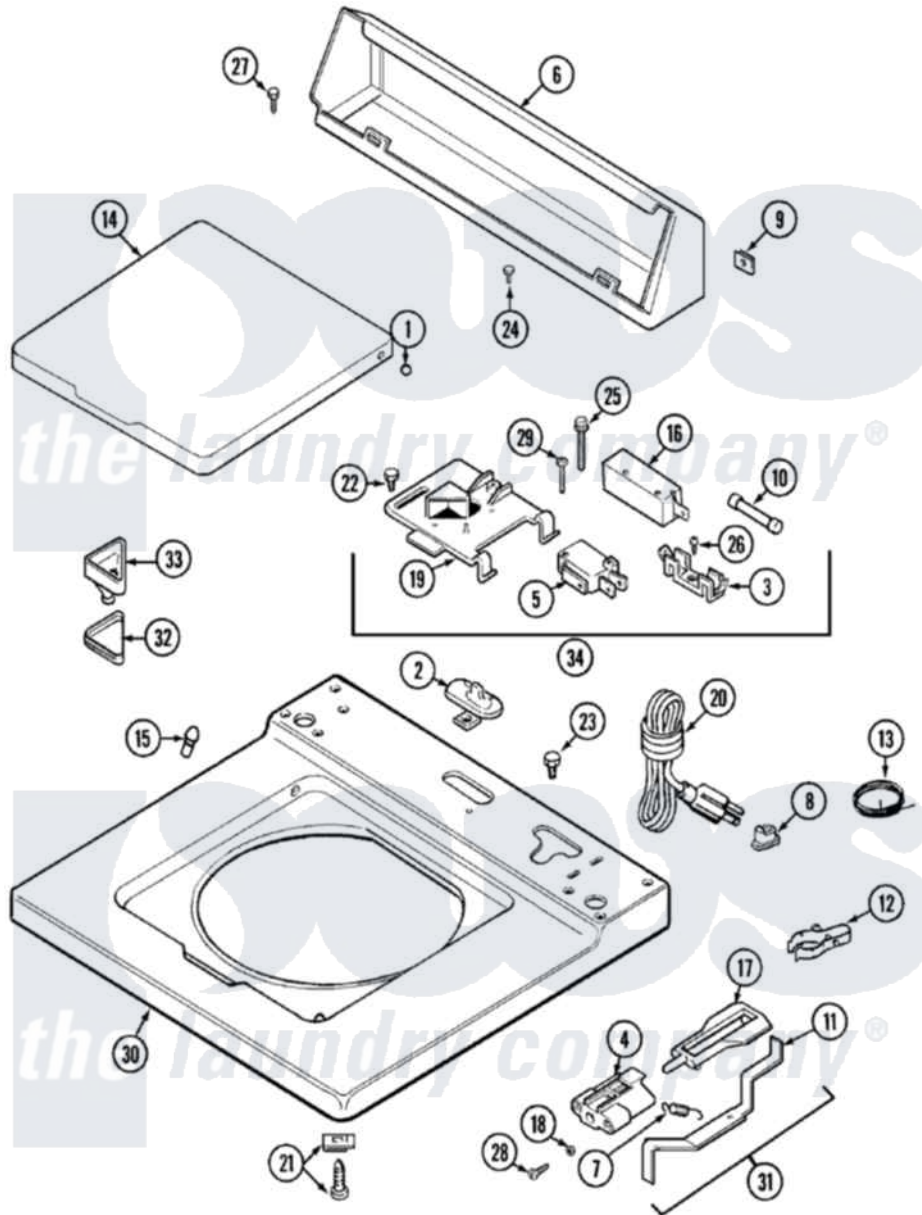

# Maytag LAT5914AAL 05 - TOP

Maytag [Residential Maytag LAT5914AAL Washer Parts](#) Parts Diagram 05 - TOP  
 Click on the part number to view part

Item	Original Part Number	Replaced By	Status	Part Description
1	<a href="#">211726</a>			Hinge, Ball Lid
2	207159	<a href="#">489355</a>		Screw, 8 X 1/2
"	<a href="#">22001298</a>			Cap, Top Cover
3	<a href="#">207167</a>			Block, Fuse
4	216256		Not Available	BRACKET, UNBALANCE
5	<a href="#">207166</a>			Switch, Check
6	205635L		Not Available	CONSOLE (ALM)
7	<a href="#">213720</a>			Spring, Lid Switch
8	<a href="#">211881</a>			Grommet, Cord Part Not Used-Gas Models Only
9	<a href="#">215075</a>			Fastener, Control Panel To Console
10	207168	<a href="#">22001682</a>		Switch Assembly, Lid W/4amp Fuse
11	<a href="#">22001136</a>			Lever, Unbalance
12	<a href="#">301548</a>			Clamp, Ground Wire
13	<a href="#">311155</a>			Ground Wire And Clamp

14	22001029	Not Available	LID (CANADA-ALM)---NA
"	22001207	Not Available	LID W/LEGEND (ALM)---NA
15	<a href="#">212716</a>		Bumper, Lid
16	205415	<a href="#">279347</a>	Switch-Lid
17	<a href="#">216255</a>		Plunger, Lid Switch
18	<a href="#">211500</a>		Washer, Bracket To Top Cover
19	Y215699	<a href="#">22001678</a>	Bracket, Switch And Fuse
20	208194	<a href="#">22003062</a>	Cord, Power
21	<a href="#">204445</a>		Screw And Fastener Assembly
22	207159	<a href="#">489355</a>	Screw, 8 X 1/2
23	315483	<a href="#">3370225</a>	Screw
24	216423	<a href="#">3370225</a>	Screw
25	<a href="#">213501</a>		Screw, No.6-20 X 1-1/8 Inch
26	<a href="#">Y311711</a>		Screw, Fuse Block
27	<a href="#">Y313559</a>		Screw
28	910182	<a href="#">25-7809</a>	Screw, No.6-20 1/2 Flthd Torx
29	<a href="#">22001352</a>		Screw, Check Switch
30	<a href="#">22001120</a>		Top, Main ----NA
31	<a href="#">22001311</a>		Unbalance Lever Assembly
32	215374	Not Available	GASKET FOR BLEACH CUP
33	22001200	<a href="#">22001008</a>	Cup, Bleach
34	207176	<a href="#">22001682</a>	Switch Assembly, Lid W/4amp Fuse