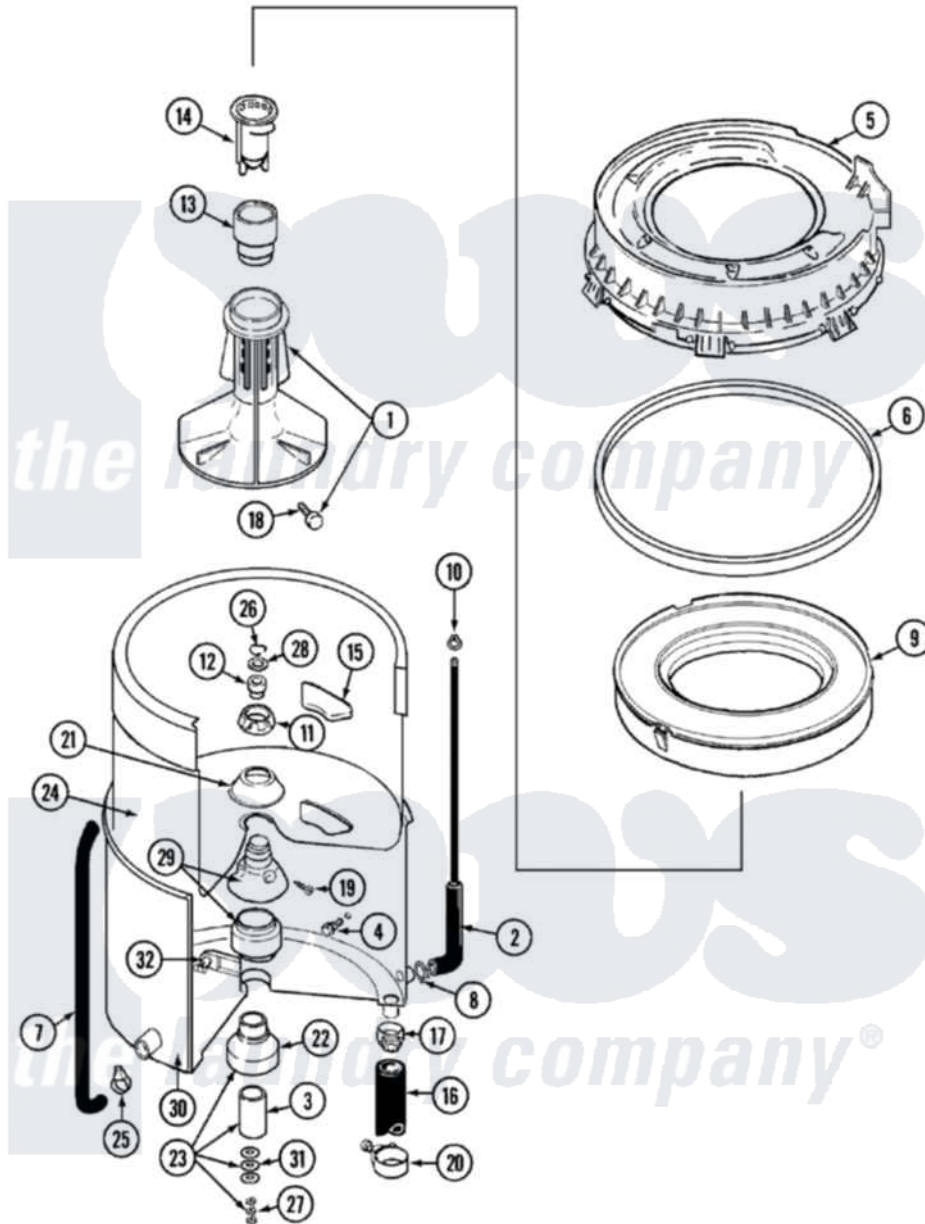

# Maytag LAT5914AAL 07 - TUB

Maytag [Residential Maytag LAT5914AAL Washer Parts](#) Parts Diagram 07 - TUB  
 Click on the part number to view part

Item	Original Part Number	Replaced By	Status	Part Description
1	<a href="#">207228</a>			Agitator W/Lock Screw
2	22001036	<a href="#">22001619</a>		Tube, Water Level Switch
3	<a href="#">211130</a>			Bearing Liner, Tub Bearing
4	200744	<a href="#">W10175939</a>		Bolt
"	205254	<a href="#">W10175938</a>		Bolt
5	<a href="#">22001299</a>			Tub Cover And Gasket Assembly
6	Y22001201	<a href="#">22001007</a>		Gasket, Cover To Tub
7	<a href="#">22001320</a>			Tube, Bleach
8	<a href="#">211641</a>			Clamp, 1-1/16"
9	<a href="#">22001142</a>			Ring, Balance
10	410296	<a href="#">596669</a>		Clamp, Manifold
11	211047	<a href="#">6-2110472</a>		Nut- Clamp
12	Y0A4298	<a href="#">6-0A57420</a>		Seal- Agitator
13	<a href="#">22001295</a>			Housing, Dispenser
14	<a href="#">22001294</a>			Cup, Dispensing
15	<a href="#">207219</a>			Filter, Self-Cleaning

16	<a href="#">213045</a>		Hose, Outer Tub Part Not Used
17	201011	<a href="#">285655</a>	Clamp, Hose
18	206478		Not Available
19	211618	<a href="#">22001423</a>	Set Screw, Mounting Stem
20	202574	<a href="#">3367052</a>	Clamp, Hose
21	<a href="#">211210</a>		Washer, Clamping Nut
22	200824	<a href="#">6-2040130</a>	Tub Bearin
23	204013	<a href="#">6-2040130</a>	Tub Bearin
24	<a href="#">22001139</a>		Tub, Inner
25	205161	<a href="#">489503</a>	Clamp
26	<a href="#">Y015667</a>		Retaining Ring
27	<a href="#">Y054867</a>		Washer, Lock
28	<a href="#">Y015666</a>		Washer, Retaining -
29	204012	<a href="#">6-2095720</a>	Mounting S
30	22001114		Not Available
31	<a href="#">211100</a>		TUB, OUTER (EX. LARGE)
32	<a href="#">214434</a>		Washer, Outer Tub
			Spout, Deflector