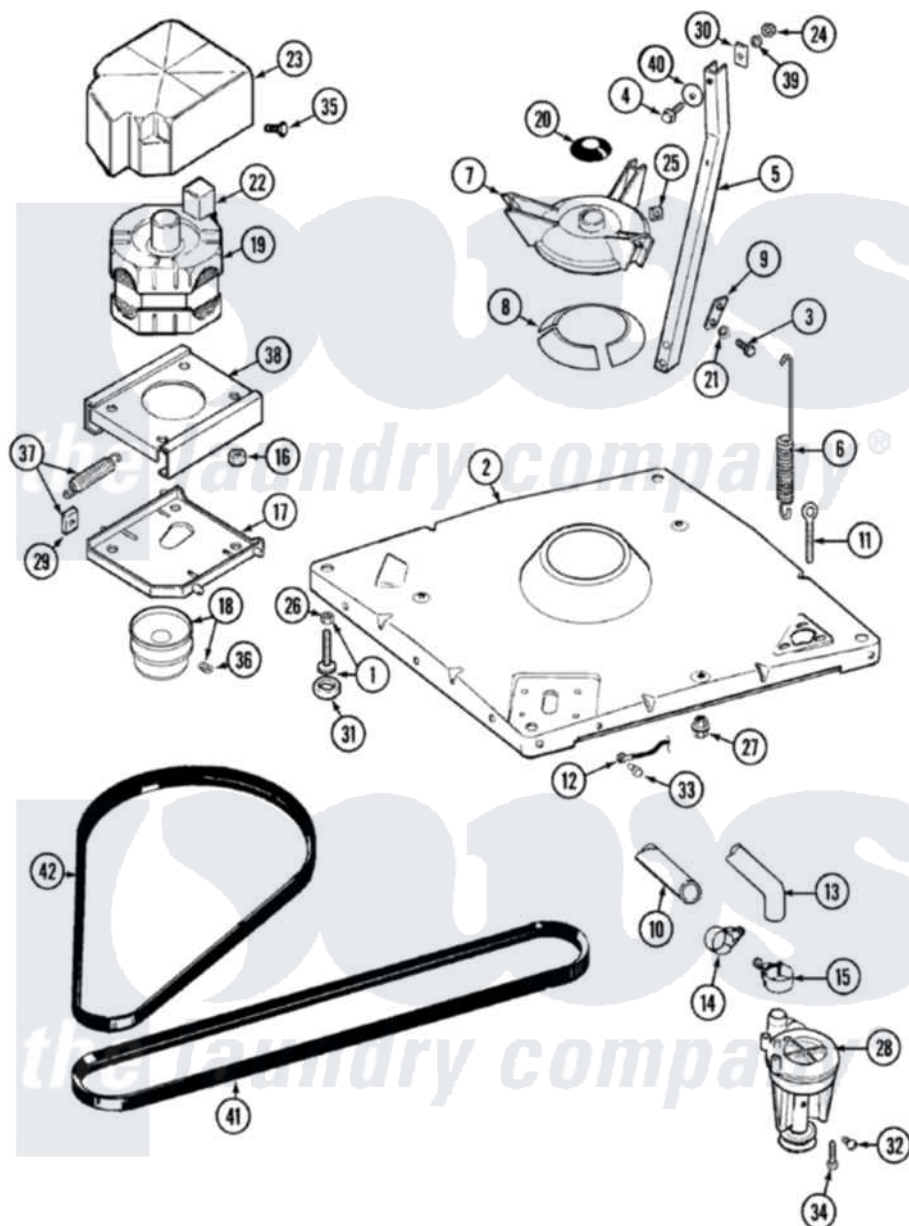

# Maytag LAT5916AAE 01 - BASE

Maytag Residential Maytag LAT5916AAE Washer Parts Parts Diagram 01 - BASE  
 Click on the part number to view part

Item	Original Part Number	Replaced By	Status	Part Description
1	Y302699	<a href="#">22003428</a>		Leg, Adjustable
2	22001172	<a href="#">22002150</a>		Base
3	<a href="#">Y015627</a>			Screw- Hex
4	200744	<a href="#">W10175939</a>		Bolt
"	205254	<a href="#">W10175938</a>		Bolt
5	<a href="#">213053</a>			Brace, Tub Part Not Used
6	<a href="#">22001300</a>			Spring, Centering
7	<a href="#">203725</a>			Damper W/Bolt And Clip
8	<a href="#">203956</a>			Damper Pad Kit
9	<a href="#">213073</a>			Washer, Double Brace
10	<a href="#">22001816</a>			Hose, Drain
11	<a href="#">216416</a>			Bolt, Eye/Centering Spring
12	<a href="#">901220</a>			Ground Wire
13	<a href="#">213045</a>			Hose, Outer Tub Part Not Used
14	22001820	<a href="#">285655</a>		Clamp, Hose
15	22001640	<a href="#">285655</a>		Clamp, Hose