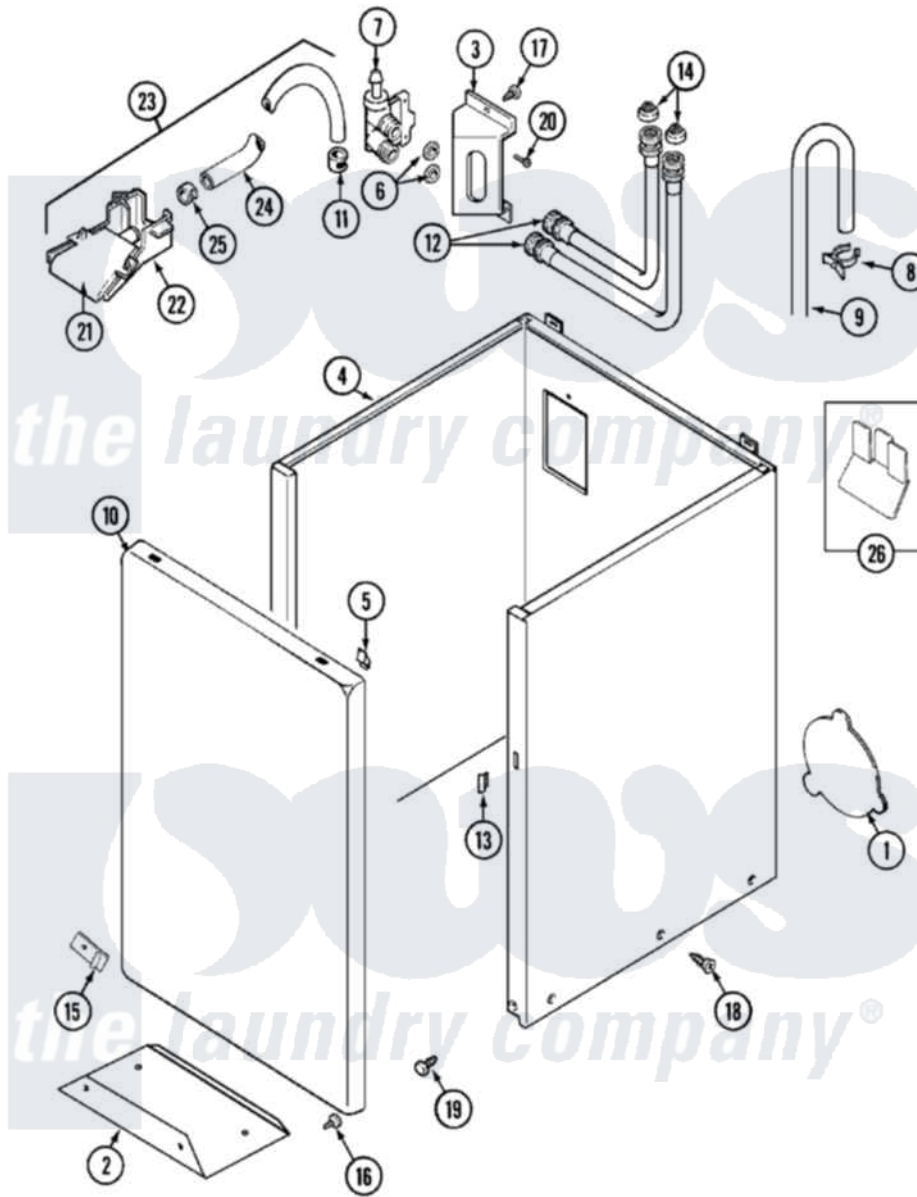

# Maytag LAT5916AAE 02 - CABINET

Maytag [Residential Maytag LAT5916AAE Washer Parts](#) Parts Diagram 02 - CABINET  
 Click on the part number to view part

Item	Original Part Number	Replaced By	Status	Part Description
1	211878		Not Available	PLATE, ACCESS
"	211294	<a href="#">90767</a>		Screw, 8A X 3/8 HeX Washer Head Tapping
"	22001683	<a href="#">22002924</a>		Plate, Access
2	<a href="#">213846</a>			Guard, Belt
3	214812	<a href="#">22002361</a>		Bracket, Water Valve
"	<a href="#">22002361</a>			Bracket, Water Valve
4	22001302	<a href="#">22004425</a>		Cabinet White Aspack
"	22002379	<a href="#">22004425</a>		Cabinet White Aspack
5	<a href="#">22001650</a>			Fastener, Spring
6	<a href="#">Y013783</a>			Washer, Inlet Hose
7	214337	<a href="#">96160</a>		Screen
"	<a href="#">22001274</a>			Valve, Water
"	<a href="#">22002360</a>			Valve, Water
8	22001815	<a href="#">22002765</a>		Clip, Hose
9	<a href="#">22001816</a>			Hose, Drain
10	<a href="#">22001143</a>			Damper, Sound