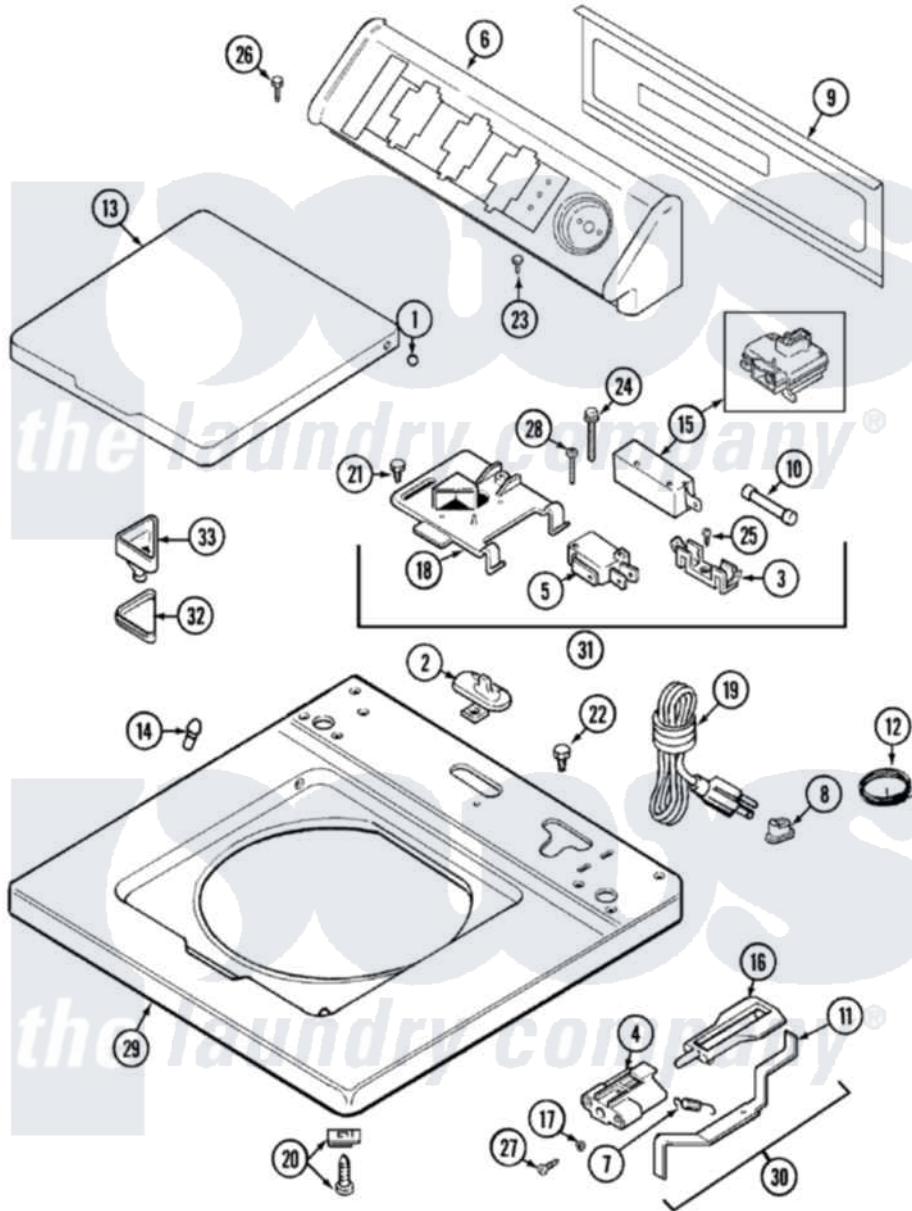

Maytag LAT5916AAE 05 - TOP

Maytag [Residential Maytag LAT5916AAE Washer Parts](#) Parts Diagram 05 - TOP
 Click on the part number to view part

Item	Original Part Number	Replaced By	Status	Part Description
1	211726			Hinge, Ball Lid
2	22001298			Cap, Top Cover
"	207159	489355		Screw, 8 X 1/2
3	W10124350		Not Available	NOT REQUIRED PART OR SEE NOTE
"	207167			Block, Fuse
4	22002135			Bracket, Unbalance
"	22001645		Not Available	BRACKET, UNBALANCE---NA
5	W10124350		Not Available	NOT REQUIRED PART OR SEE NOTE
"	207166			Switch, Check
6	22001670			Console
7	213720			Spring, Lid Switch
8	211881			Grommet, Cord Part Not Used-Gas Models Only
9	22001662	8534058		Screw
"	216423	3370225		Screw

"	22001814		Back Panel, Console
10	22001673	22001682	Switch Assembly, Lid W/4amp Fuse
"	W10124350		Not Available NOT REQUIRED PART OR SEE NOTE
11	22001672		Lever, Unbalance
"	22001968		Lever, Unbalance
12	22001654		Wire, Ground
"	Y705026	3370225	Screw
13	22001676	22001893	Lid
"	22001674	22001893	Lid
14	212716		Bumper, Lid
15	205415	279347	Switch-Lid
"	22001967	12001908	Switch-Lid
16	216255		Plunger, Lid Switch
17	211500		Washer, Bracket To Top Cover
18	22001678		Bracket, Switch And Fuse
"	W10124350		Not Available NOT REQUIRED PART OR SEE NOTE
19	208194	22003062	Cord, Power
20	22001402	214354	Screw, Top Cover To Cabnt.
21	207159	489355	Screw, 8 X 1/2
22	Y705026	3370225	Screw
23	216423	3370225	Screw
24	213501		Screw, No.6-20 X 1-1/8 Inch
25	Y311711		Screw, Fuse Block
26	216423	3370225	Screw
27	22001600	25-7809	Screw, No.6-20 1/2 Flthd Torx
28	22001352		Screw, Check Switch
29	22001781	22002145	Cover Assembly, Top
"	22002145		Cover Assembly, Top
30	22001969		Unbalance Lever Assembly
"	22001681		Unbalance Lever Assembly
31	22001682		Switch Assembly, Lid W/4amp Fuse
32	215374		Not Available GASKET FOR BLEACH CUP
33	22001006		Cup, Bleach