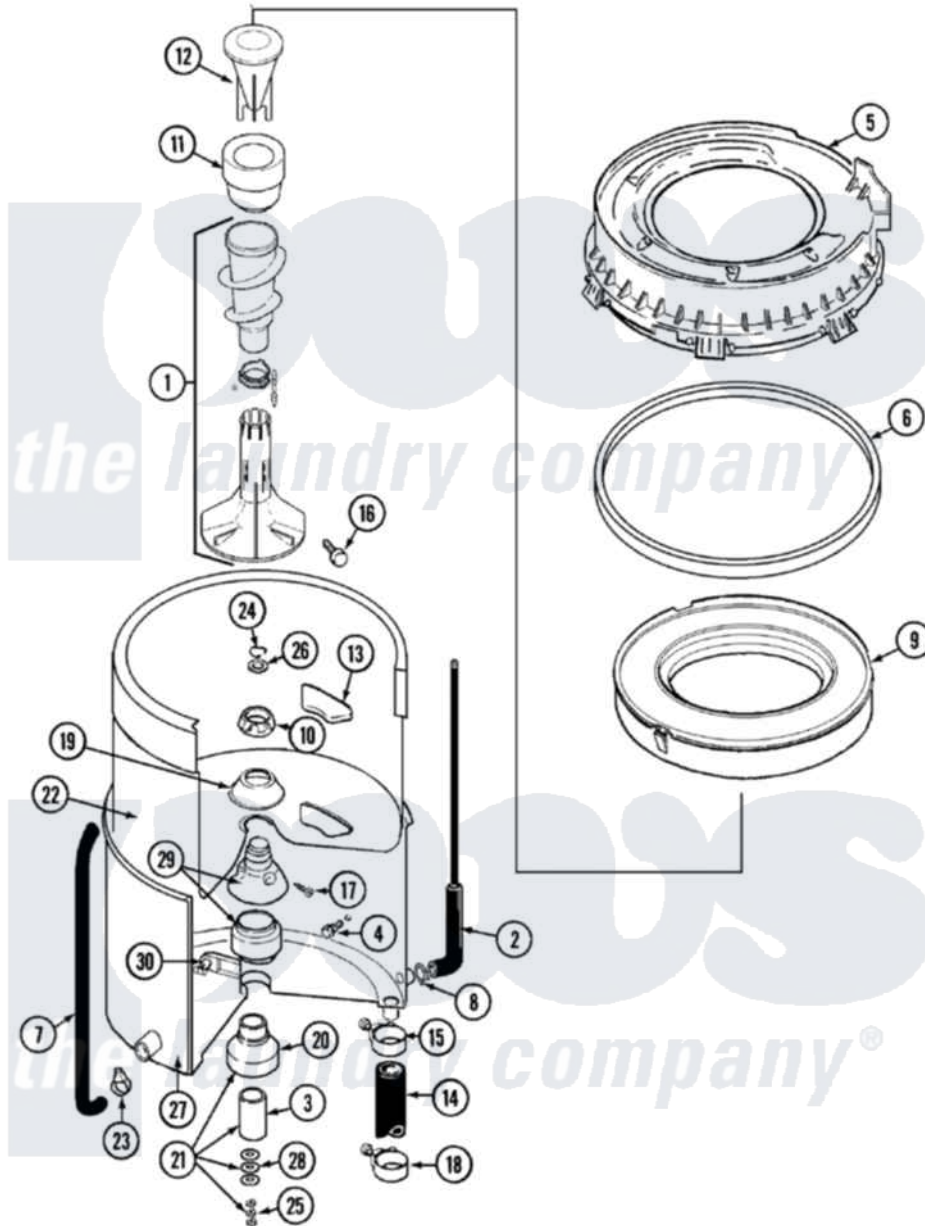

Maytag LAT5916AAE 07 - TUB

Maytag [Residential Maytag LAT5916AAE Washer Parts](#) Parts Diagram 07 - TUB
 Click on the part number to view part

Item	Original Part Number	Replaced By	Status	Part Description
1	22001821			Agitator Auger And Base Assembly
2	22001036	22001619		Tube, Water Level Switch
3	211130			Bearing Liner, Tub Bearing
4	200744	W10175939		Bolt
"	205254	W10175938		Bolt
5	22001299			Tub Cover And Gasket Assembly
6	Y22001201	22001007		Gasket, Cover To Tub
7	22001320			Tube, Bleach
8	211641			Clamp, 1-1/16"
9	22001142			Ring, Balance
10	211047	6-2110472		Nut- Clamp
11	22001805	21001905		Dispenser, Fabric
12	22001806	21001905		Dispenser, Fabric
13	207219			Filter, Self-Cleaning
14	213045			Hose, Outer Tub Part Not

14	213043		Used
15	22001640	285655	Clamp, Hose
16	22001819		L0cking Screw And O Ring
17	22001423		Set Screw, Mounting Stem
18	22001640	285655	Clamp, Hose
19	211210		Washer, Clamping Nut
20	200824	6-2040130	Tub Bearin
21	204013	6-2040130	Tub Bearin
22	22001139		Tub, Inner
23	205161	489503	Clamp
24	Y015667		Retaining Ring
25	Y054867		Washer, Lock
26	Y015666		Washer, Retaining -
27	22001114	Not Available	TUB, OUTER (EX. LARGE)
28	211100		Washer, Outer Tub
29	22001648	6-2095720	Mounting S
30	214434		Spout, Deflector