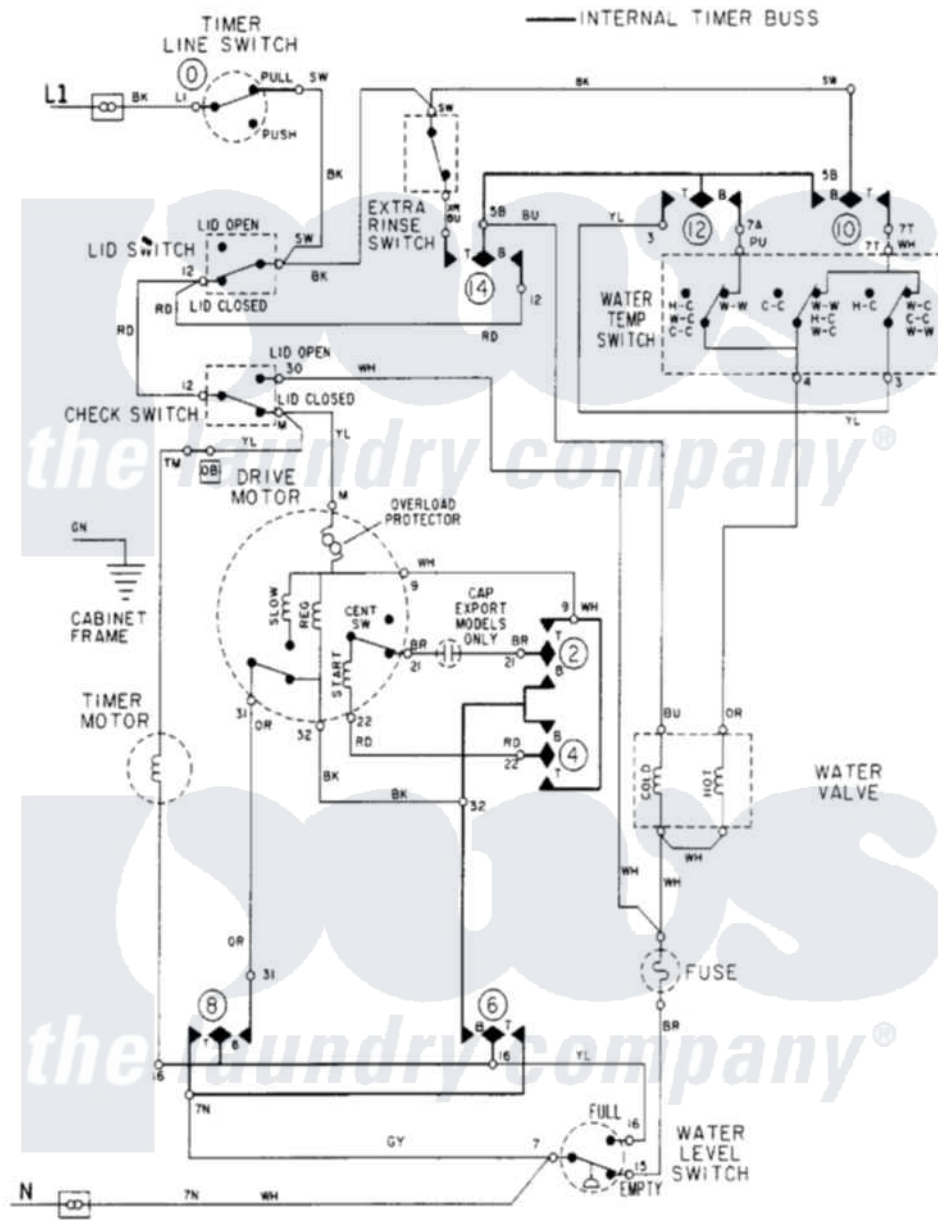

# Maytag LAT5916AAE 08 - WIRING INFORMATION

Maytag Residential Maytag LAT5916AAE Washer Parts Parts Diagram 08 - WIRING INFORMATION  
 Click on the part number to view part

Item	Original Part Number	Replaced By	Status	Part Description
NI	15001926		Not Available	WIRING INFORMATION