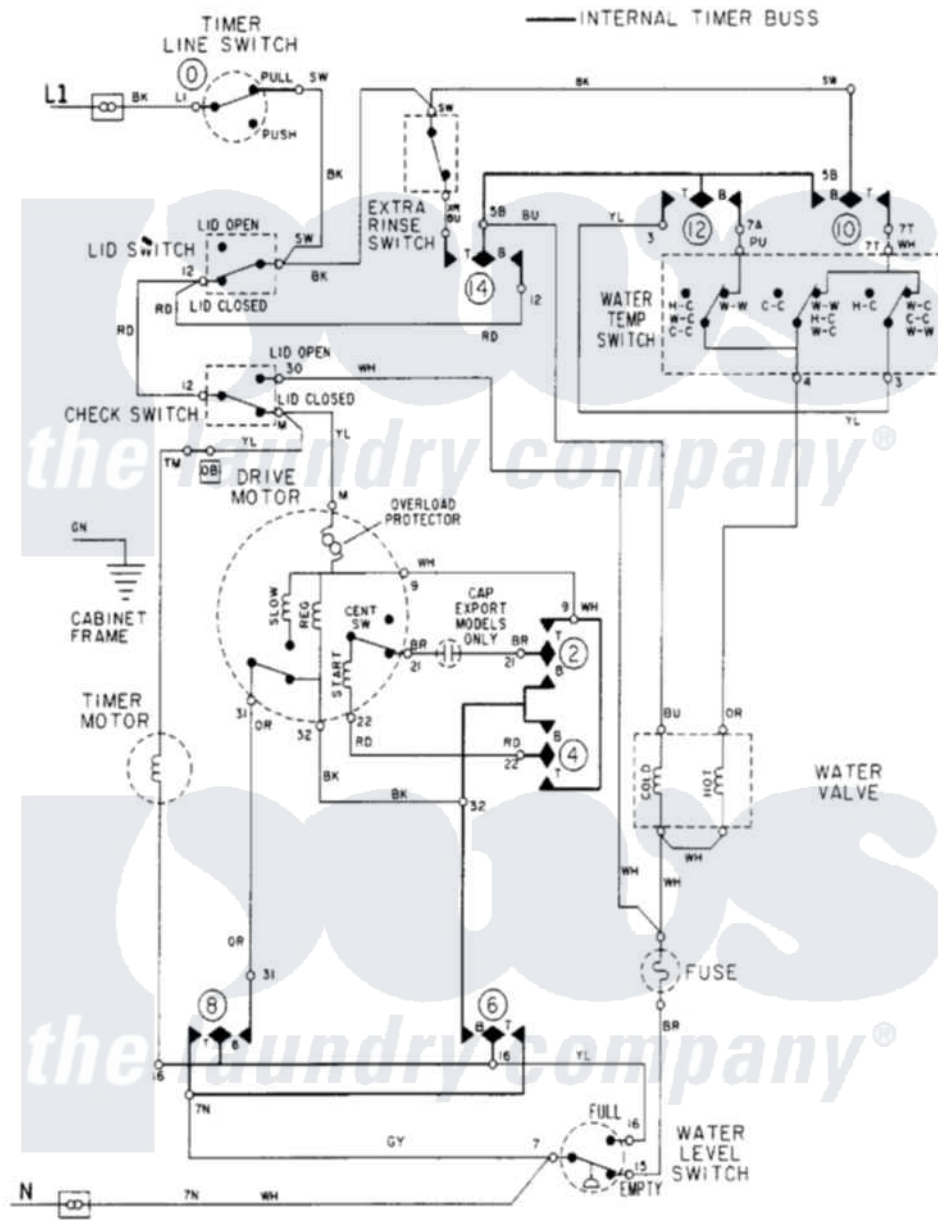

Maytag LAT5916AAM 08 - WIRING INFORMATION

Maytag Residential Maytag LAT5916AAM Washer Parts Parts Diagram 08 - WIRING INFORMATION
 Click on the part number to view part

Item	Original Part Number	Replaced By	Status	Part Description
NI	15001926		Not Available	WIRING INFORMATION