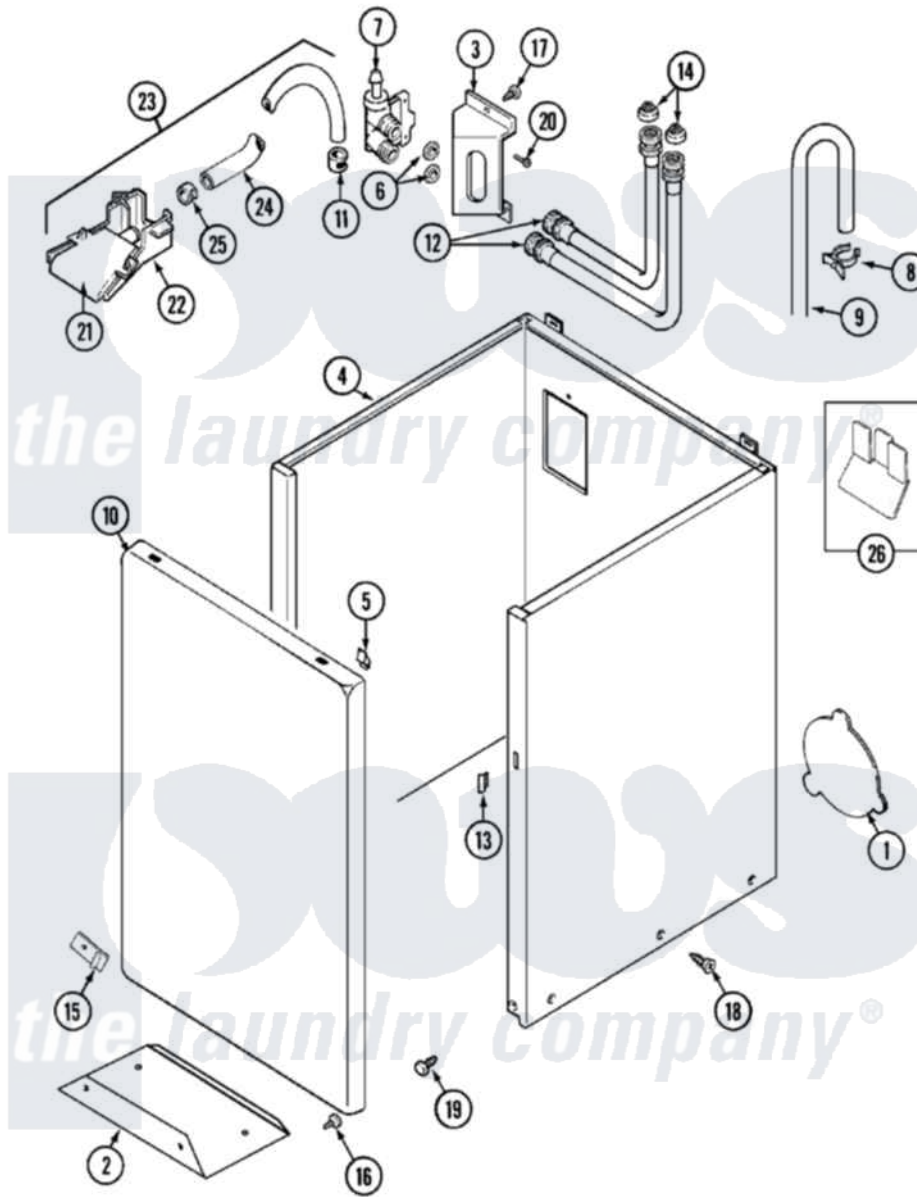

Maytag LAT5916ABE 02 - CABINET

Maytag [Residential Maytag LAT5916ABE Washer Parts](#) Parts Diagram 02 - CABINET
 Click on the part number to view part

Item	Original Part Number	Replaced By	Status	Part Description
1	211294	90767		Screw, 8A X 3/8 HeX Washer Head Tapping
"	22001683	22002924		Plate, Access
"	211878		Not Available	PLATE, ACCESS
2	213846			Guard, Belt
3	22002361			Bracket, Water Valve
4	22002379	22004425		Cabinet White Aspack
5	22001650			Fastener, Spring
6	Y013783			Washer, Inlet Hose
7	22002360			Valve, Water
"	214337	96160		Screen
8	22001815	22002765		Clip, Hose
9	22001816			Hose, Drain
10	22002366		Not Available	PANEL, FRONT (WHT)
"	22001143			Damper, Sound
"	22001144			Damper, Sound
11	216169	596669		Clamp, Manifold

12	202860		Inlet Hose Assembly
13	214376	22002331	Spacer, Front Panel
14	200961	12001413	Strainer And Washer Kit
15	22001995		Screw Note: Screw, Tumbler Front And Shroud
"	22002376		Clip
"	22002377		Clip, Retainer
"	22002378	27001200	Screw
16	211294	90767	Screw, 8A X 3/8 HeX Washer Head Tapping
17	22002372		Screw
18	213007		Xfor Cabinet See Cabinet, Back
19	213122	27001200	Screw
"	213121	3400111	Screw, 12-14 X 5/8
20	Y313561		Screw---NA
21	22001187		Injector
22	22001186		Injector
23	22001304		Water Injector Assembly
24	22001190		Hose, Injector
25	216169	596669	Clamp, Manifold
26	22001972		Clip, Cabinet