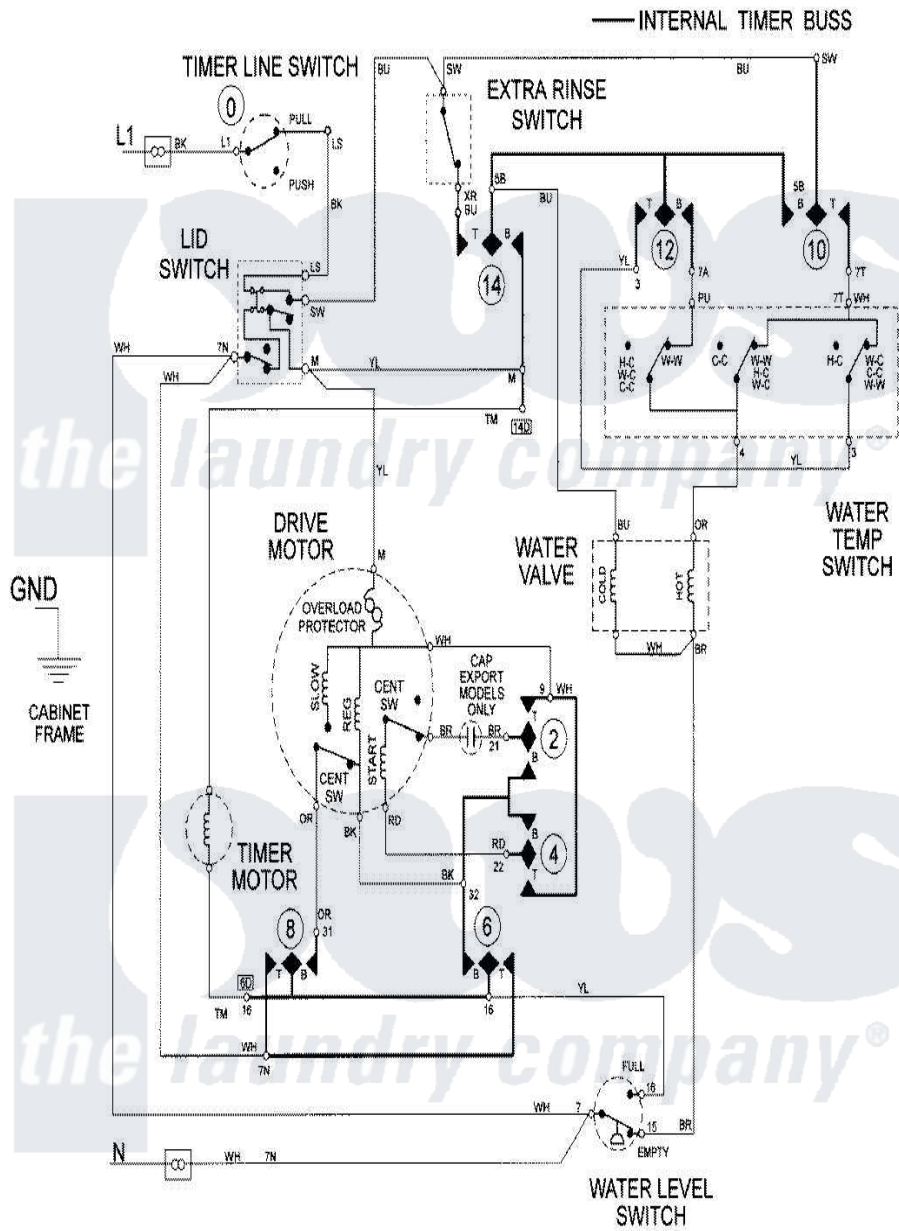

Maytag LAT5916ABE 08 - WIRING INFORMATION

Maytag Residential Maytag LAT5916ABE Washer Parts Parts Diagram 08 - WIRING INFORMATION
 Click on the part number to view part

Item	Original Part Number	Replaced By	Status	Part Description
NI	15002100		Not Available	WIRING INFORMATION