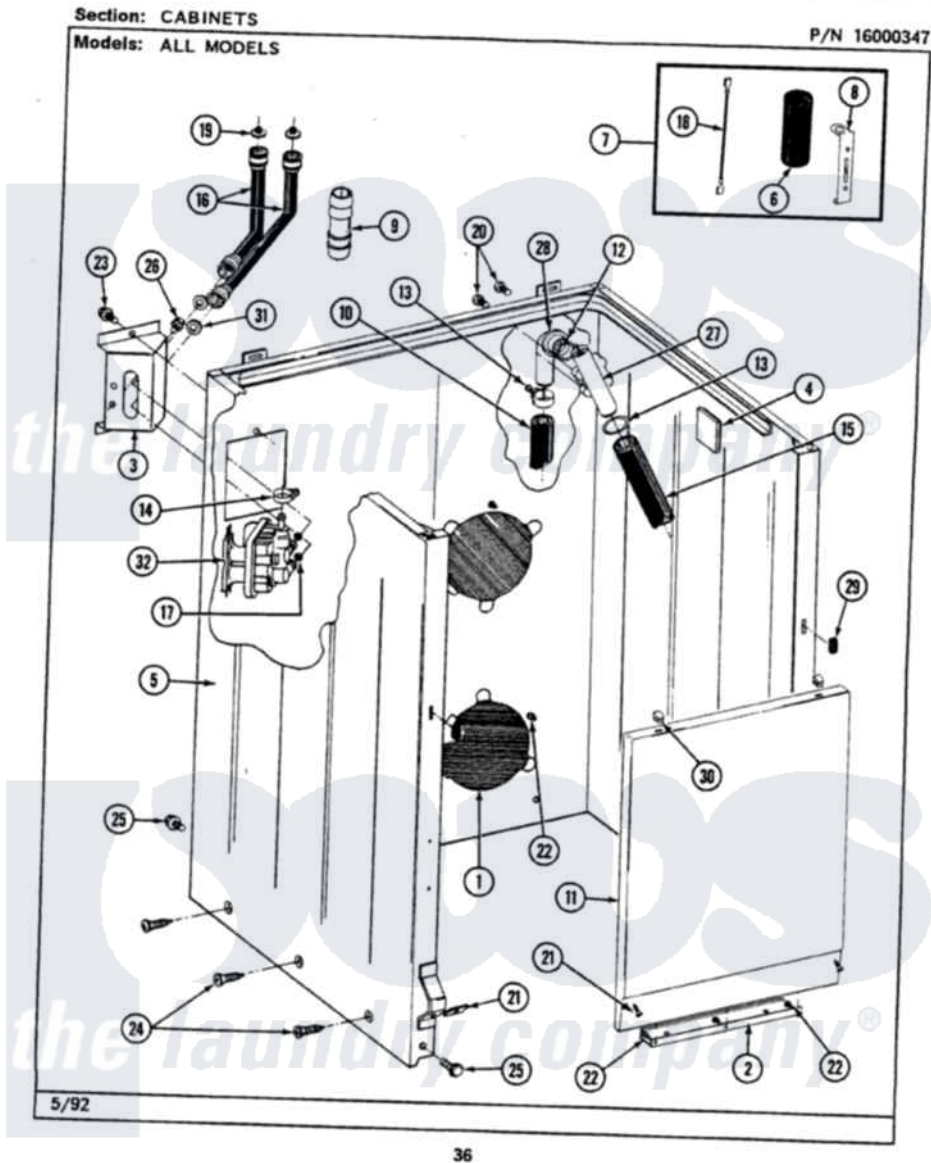

Maytag LAT6910AAL 02 - CABINET

Maytag Residential Maytag LAT6910AAL Washer Parts Parts Diagram 02 - CABINET
 Click on the part number to view part

Item	Original Part Number	Replaced By	Status	Part Description
1	211878		Not Available	PLATE, ACCESS
2	213846			Guard, Belt
3	214812	22002361		Bracket, Water Valve
4	215058			Pad, Cabinet Bumper
5	203319L		Not Available	(ALMOND)
6	Y200832			Capacitor
7	206103			Capacitor Kit
8	211149			Clip, Capacitor
9	Y216015			Coupling, Hose
10	Y059149			(7/8" I.D. CARTON OF 50 FT.)
"	216017			Hose, Drain
11	212998L		Not Available	FRONT PANEL-ALMOND
12	214765			Gasket, Siphon Break
13	200908	285655		Clamp, Hose
14	201575			Clamp, Hose
15	214767	22001448		Hose, Pump

16	202860		Inlet Hose Assembly
17	214337	96160	Screen
18	203237		No.17 Wire With Terminal
19	200961	12001413	Strainer And Washer Kit
20	Y014874		Screw, Idler Arm And Sleeve
21	204439		Screw And Fstner Assembly
22	211294	90767	Screw, 8A X 3/8 HeX Washer Head Tapping
23	212276	W10116760	Screw
24	213007		Xfor Cabinet See Cabinet, Back
25	213121	3400111	Screw, 12-14 X 5/8
"	213122	27001200	Screw
26	Y313561		Screw---NA
27	206638		Siphon Break
28	Y216016	W10116738	Elbow
29	214376	22002331	Spacer, Front Panel
30	212982	22001650	Fastener, Spring
31	Y013783		Washer, Inlet Hose
32	205613		Water Valve