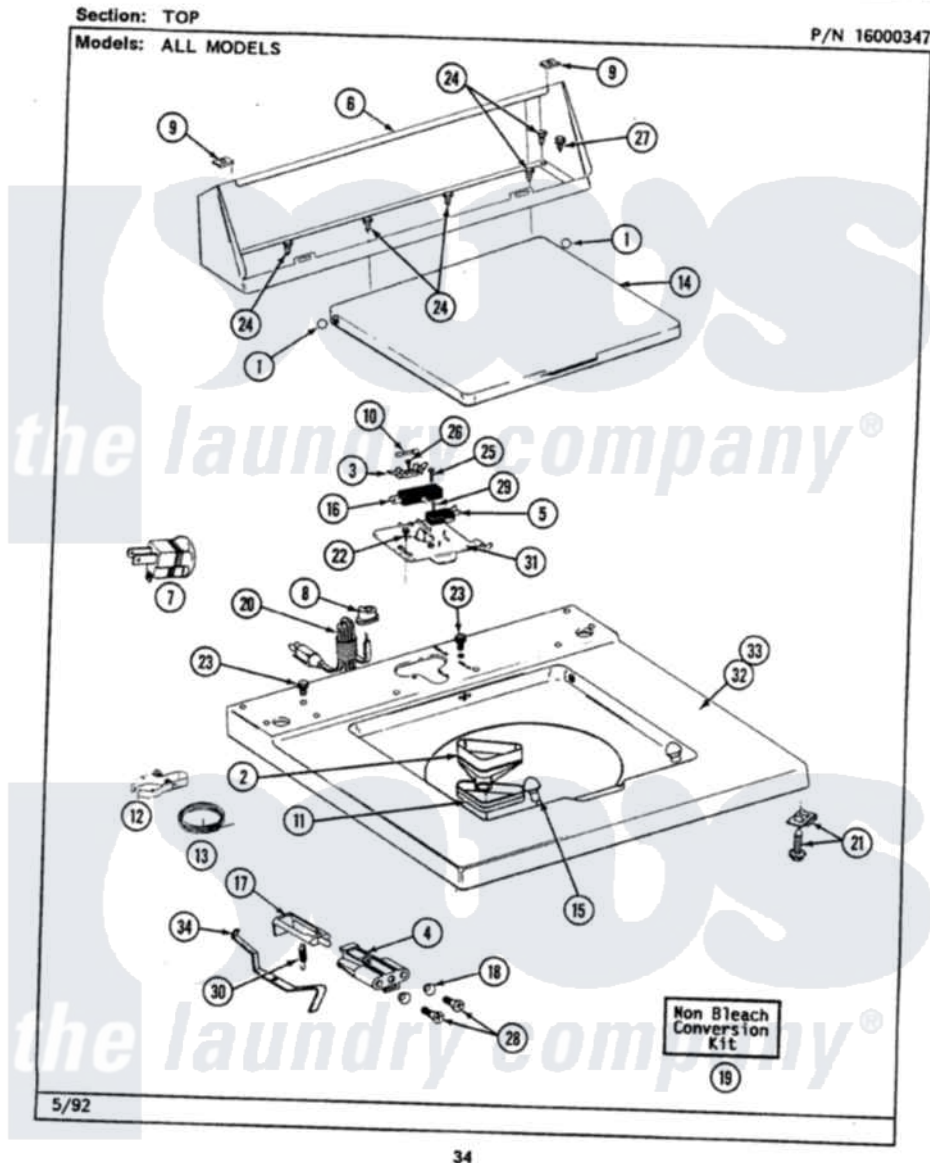

Maytag LAT6910AAL 05 - TOP

Maytag [Residential Maytag LAT6910AAL Washer Parts](#) Parts Diagram 05 - TOP
 Click on the part number to view part

Item	Original Part Number	Replaced By	Status	Part Description
1	211726			Hinge, Ball Lid
2	215578			Bleach Inlet Almond
3	207167			Block, Fuse
4	214279	204968		Plunger And Bracket Assembly--W
5	207166			Switch, Check
6	205635L		Not Available	CONSOLE (ALM)
7	Y201808			Converter
8	211881			Grommet, Cord Part Not Used-Gas Models Only
9	215075			Fastener, Control Panel To Console
10	207168	22001682		Switch Assembly, Lid W/4amp Fuse
11	214436			Gasket
12	301548			Clamp, Ground Wire
13	311155			Ground Wire And Clamp
14	216073L		Not Available	(ALMOND)---NA

15	212716		Bumper, Lid
16	205415	279347	Switch-Lid
17	215700		Not Available LID SWITCH PLUNGER
18	211500		Washer, Bracket To Top Cover
19	205997		Non-Bleach Conversion Kit
20	204590		Cord, Power
21	204445		Screw And Fastener Assembly
22	207159	489355	Screw, 8 X 1/2
23	210186	3370225	Screw
24	211294	90767	Screw, 8A X 3/8 HeX Washer Head Tapping
25	213501		Screw, No.6-20 X 1-1/8 Inch
26	215705	Y311711	Screw, Fuse Block
27	Y313559		Screw
28	910182	25-7809	Screw, No.6-20 1/2 Flthd Torx
29	912012	3400409	Screw
30	213720		Spring, Lid Switch
31	Y215699	22001678	Bracket, Switch And Fuse
32	207170L		Top Cover Assembly ALM----NA
34	215704		Lever, Unbalance