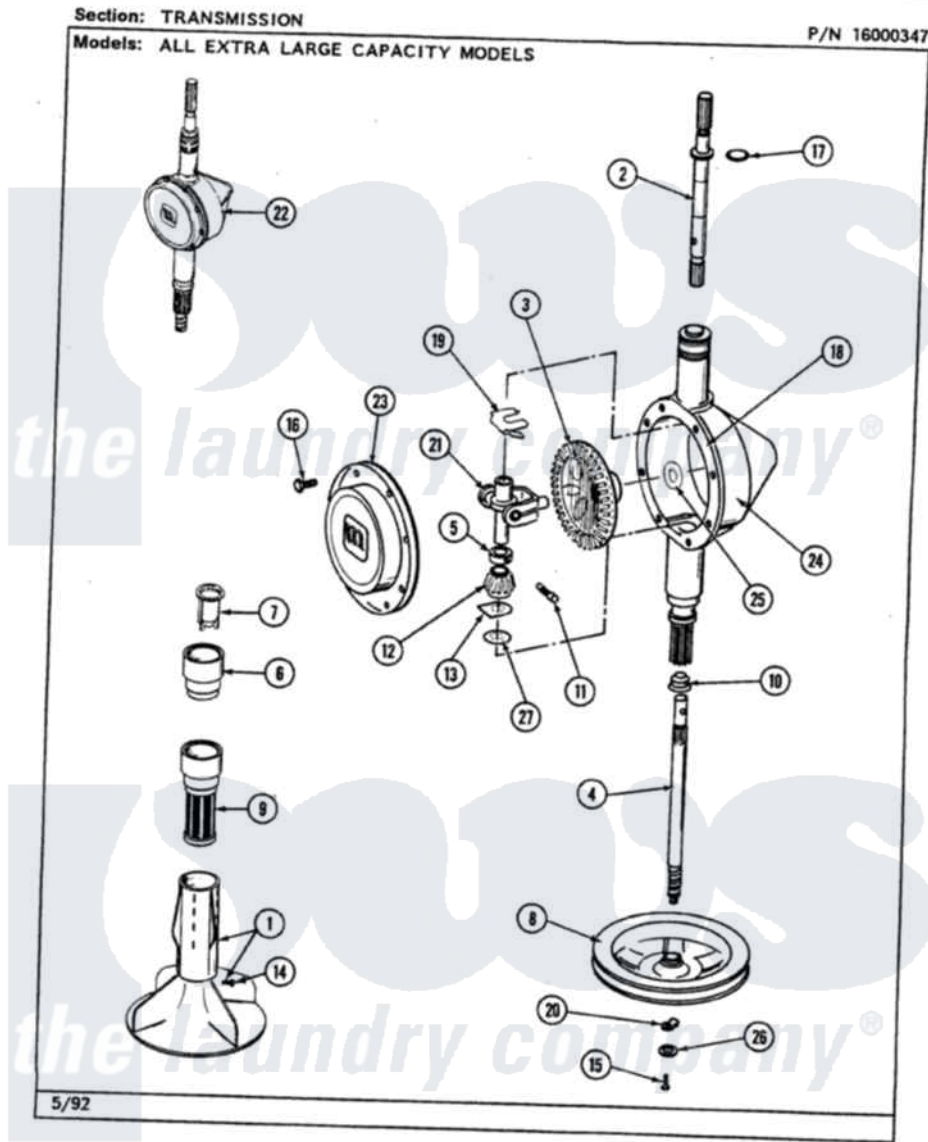

Maytag LAT6910AAL 06 - TRANSMISSION

42

Maytag Residential Maytag LAT6910AAL Washer Parts Parts Diagram 06 - TRANSMISSION
Click on the part number to view part

Item	Original Part Number	Replaced By	Status	Part Description
1	207228			Agitator W/Lock Screw
2	207153	6-2097820		Kit- Shaft
3	206713	6-2067130		Gear- Beve
4	215410	12001450		Ctr Shaft W/Collar Andkeeper- Dp
5	215415		Not Available	COLLAR, LOWER
7	215733			Dispensing Cup
8	211059	6-2301530		Pulley
9	207426			Lint Filter Deep
10	206602	207843		Lip Seal Repair Kit
11	Y206629			Pin, Collar
12	215401	W10221114		Pinion
13	215395			Plate, Clutch
14	206478		Not Available	SCREW & WASHER FOR AGITATOR
15	211375	681582		Screw
16	215417		Not Available	SCREW, TRANSMISSION

17	210690		COVER
18	Y058700	675652	Seal, Rubber
19	215581		Adhesive
20	211089		Spring, Agitator Shaft
21	206685	6-2066850	Lug, Stop Pulley
22	206707	6-2097750	Yoke
23	206628		Trans Dee
24	206624	6-2097750	Cover, Transmission
25	215394		Trans Dee
26	211090	22003555	Washer, Bevel Gear
27	211483	6-2114830	Washer, Stop Lug
			Washer- SP