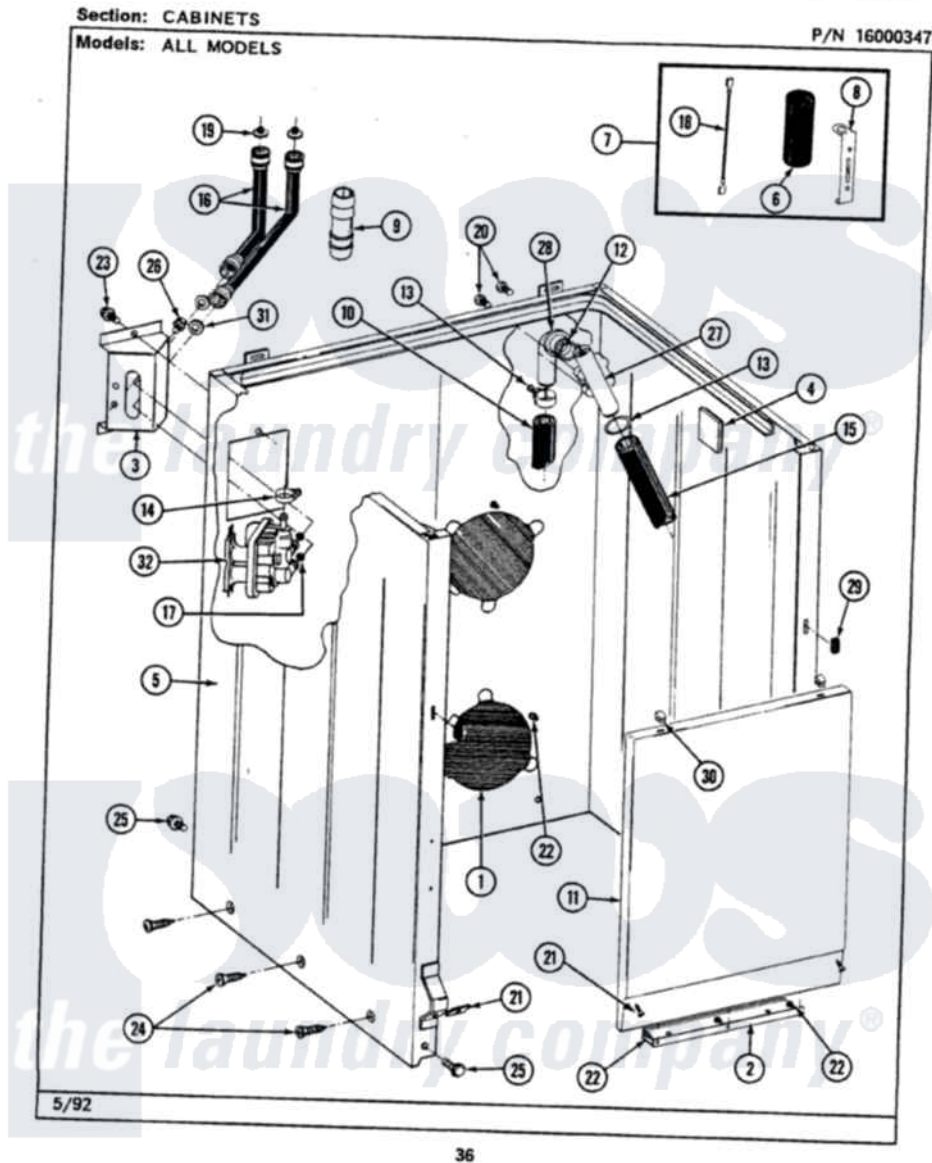

Maytag LAT6910AAW 02 - CABINET

Maytag [Residential Maytag LAT6910AAW Washer Parts](#) Parts Diagram 02 - CABINET
Click on the part number to view part

Item	Original Part Number	Replaced By	Status	Part Description
1	211878		Not Available	PLATE, ACCESS
2	213846			Guard, Belt
3	214812	22002361		Bracket, Water Valve
4	215058			Pad, Cabinet Bumper
5	203319	22203319		Cabinet
6	Y200832			Capacitor
7	206103			Capacitor Kit
8	211149			Clip, Capacitor
9	Y216015			Coupling, Hose
10	Y059149			(7/8" I.D. CARTON OF 50 FT.)
"	216017			Hose, Drain
11	212998		Not Available	PANEL, FRONT (WHT)
12	214765			Gasket, Siphon Break
13	200908	285655		Clamp, Hose
14	201575			Clamp, Hose
15	214767	22001448		Hose, Pump

16	202860		Inlet Hose Assembly
17	214337	96160	Screen
18	203237		No.17 Wire With Terminal
19	200961	12001413	Strainer And Washer Kit
20	Y014874		Screw, Idler Arm And Sleeve
21	204439		Screw And Fstner Assembly
22	211294	90767	Screw, 8A X 3/8 HeX Washer Head Tapping
23	212276	W10116760	Screw
24	213007		Xfor Cabinet See Cabinet, Back
25	213121	3400111	Screw, 12-14 X 5/8
"	213122	27001200	Screw
26	Y313561		Screw----NA
27	206638		Siphon Break
28	Y216016	W10116738	Elbow
29	214376	22002331	Spacer, Front Panel
30	212982	22001650	Fastener, Spring
31	Y013783		Washer, Inlet Hose
32	205613		Water Valve