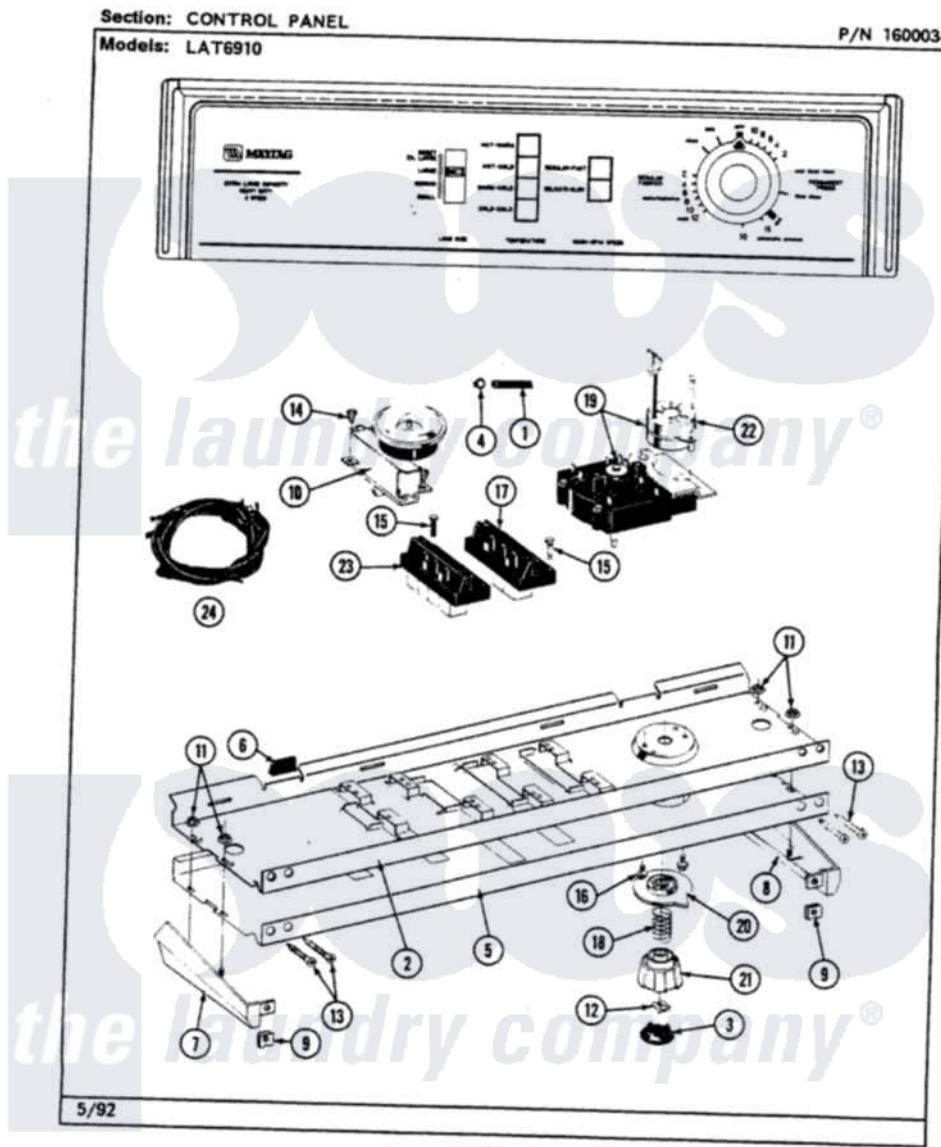

Maytag LAT6910AAW 04 - CONTROL PANEL

Maytag [Residential Maytag LAT6910AAW Washer Parts](#) Parts Diagram 04 - CONTROL PANEL
 Click on the part number to view part

Item	Original Part Number	Replaced By	Status	Part Description
1	212942	22001619		Tube, Water Level Switch
2	214809			Back Up Plate
3	215821		Not Available	CAP, KNOB
4	410296	596669		Clamp, Manifold
5	207395		Not Available	CONTROL PANEL
6	214897			Pad, Control Panel
7	207215		Not Available	END CAP LH
8	207216		Not Available	END CAP RH
9	214894			Fastener, End Cap
10	207360			Infinite Level Press Switch
11	214872			Palnut, End Cap Note: Nut, Lamp Holder
12	211605			Bezel, Timer Dial
13	210932			Screw, No.8 X 9/16 Ctsk Note: Screw, Inlet Duct
14	211168	W10139210		Screw, 8-18 X 5/16
15	213117	67006908		Screw, Ice Rack

16	213966	3400014	Screw
17	207370		Speed Control Switch - 2 Butto
18	211065		Spring, Index Wheel
19	207373		Timer
20	215827	Not Available	TIMER DIAL SKIRT
21	215828		Knob, Timer
22	205033	22205033	Motor- Tim
23	207367	Not Available	TEMP CONTROL SWITCH - 4 BUTTON
24	207381	Not Available	WIRE HARNESS