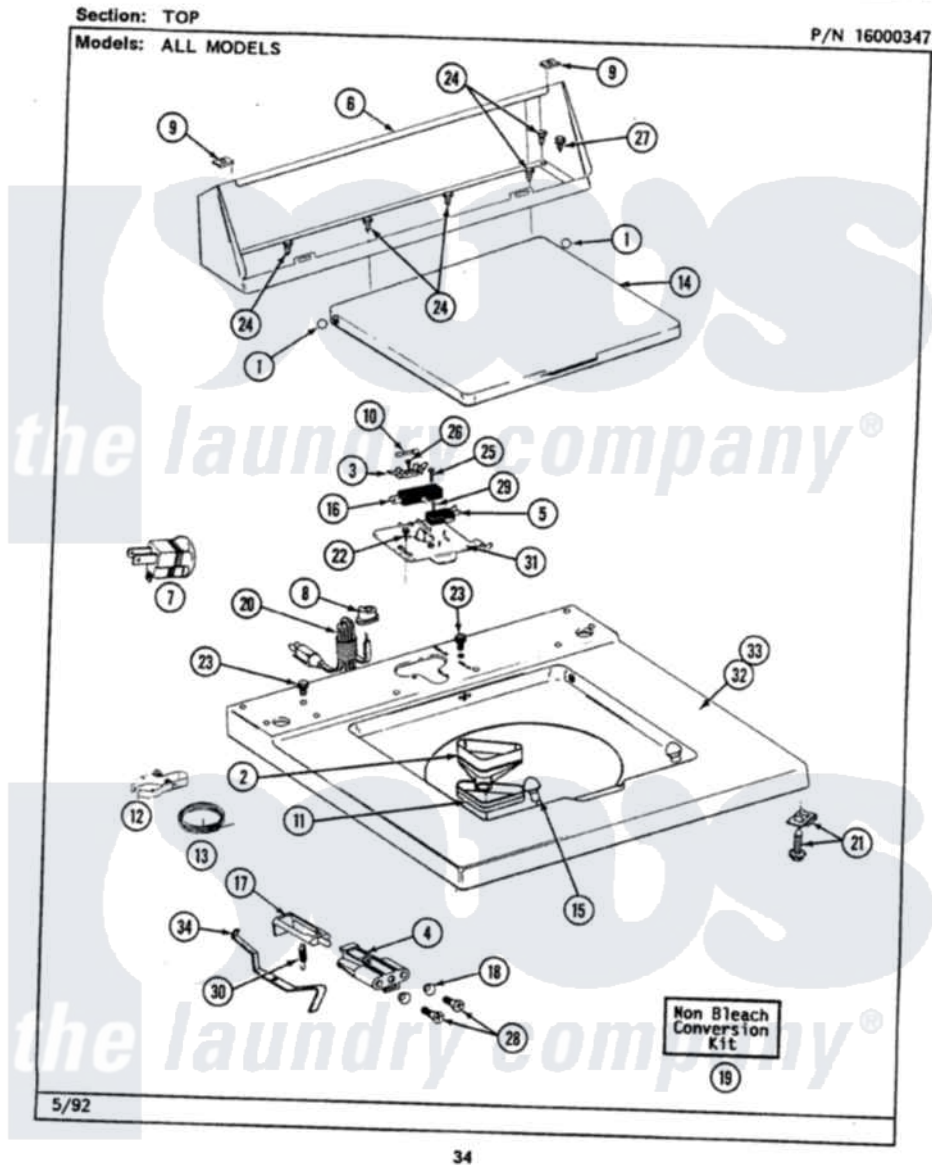

Maytag LAT6910AAW 05 - TOP

Maytag [Residential Maytag LAT6910AAW Washer Parts](#) Parts Diagram 05 - TOP
 Click on the part number to view part

Item	Original Part Number	Replaced By	Status	Part Description
1	211726			Hinge, Ball Lid
2	215577			Bleach Inlet White
3	207167			Block, Fuse
4	214279	204968		Plunger And Bracket Assembly--W
5	207166			Switch, Check
6	205635			Console
7	Y201808			Converter
8	211881			Grommet, Cord Part Not Used-Gas Models Only
9	215075			Fastener, Control Panel To Console
10	207168	22001682		Switch Assembly, Lid W/4amp Fuse
11	214436			Gasket
12	301548			Clamp, Ground Wire
13	311155			Ground Wire And Clamp
14	216073			LID (WHITE)

15	212716		Bumper, Lid
16	205415	279347	Switch-Lid
17	215700		Not Available
18	211500		LID SWITCH PLUNGER
19	205997		Washer, Bracket To Top Cover
20	204590		Non-Bleach Conversion Kit
21	204445		Cord, Power
22	207159	489355	Screw And Fastener Assembly
23	210186	3370225	Screw, 8 X 1/2
24	211294	90767	Screw
25	213501		Screw, 8A X 3/8 HeX Washer Head Tapping
26	215705	Y311711	Screw, No.6-20 X 1-1/8 Inch
27	Y313559		Screw, Fuse Block
28	910182	25-7809	Screw
29	912012	3400409	Screw, No.6-20 1/2 Flthd Torx
30	213720		Screw
31	Y215699	22001678	Spring, Lid Switch
32	207170		Bracket, Switch And Fuse
34	215704		Top Cover
			Lever, Unbalance