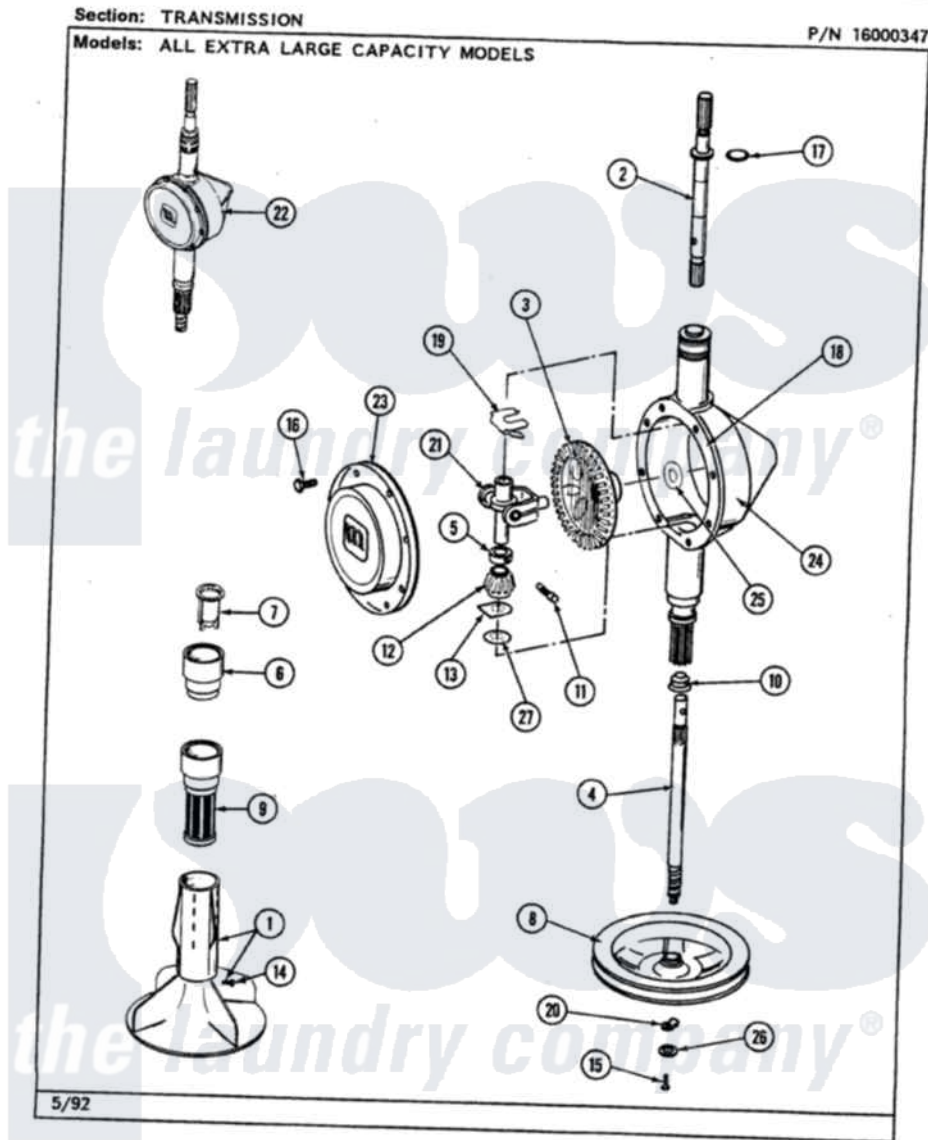

Maytag LAT6910AAW 06 - TRANSMISSION

42

Maytag [Residential Maytag LAT6910AAW Washer Parts](#) Parts Diagram 06 - TRANSMISSION
Click on the part number to view part

| Item | Original Part Number | Replaced By | Status | Part Description |
|------|-------------------------|---------------------------|---------------|----------------------------------|
| 1 | 207228 | | | Agitator W/Lock Screw |
| 2 | 207153 | 6-2097820 | | Kit- Shaft |
| 3 | 206713 | 6-2067130 | | Gear- Beve |
| 4 | 215410 | 12001450 | | Ctr Shaft W/Collar Andkeeper- Dp |
| 5 | 215415 | | Not Available | COLLAR, LOWER |
| 7 | 215733 | | | Dispensing Cup |
| 8 | 211059 | 6-2301530 | | Pulley |
| 9 | 207426 | | | Lint Filter Deep |
| 10 | 206602 | 207843 | | Lip Seal Repair Kit |
| 11 | Y206629 | | | Pin, Collar |
| 12 | 215401 | W10221114 | | Pinion |
| 13 | 215395 | | | Plate, Clutch |
| 14 | 206478 | | Not Available | SCREW & WASHER FOR AGITATOR |
| 15 | 211375 | 681582 | | Screw |
| 16 | 215417 | | Not Available | SCREW, TRANSMISSION |

| | | | |
|----|------------------------|---------------------------|------------------------|
| 16 | 213417 | Not Available | COVER |
| 17 | 210690 | | Seal, Rubber |
| 18 | Y058700 | 675652 | Adhesive |
| 19 | 215581 | | Spring, Agitator Shaft |
| 20 | 211089 | | Lug, Stop Pulley |
| 21 | 206685 | 6-2066850 | Yoke |
| 22 | 206707 | 6-2097750 | Trans Dee |
| 23 | 206628 | | Cover, Transmission |
| 24 | 206624 | 6-2097750 | Trans Dee |
| 25 | 215394 | | Washer, Bevel Gear |
| 26 | 211090 | 22003555 | Washer, Stop Lug |
| 27 | 211483 | 6-2114830 | Washer- SP |