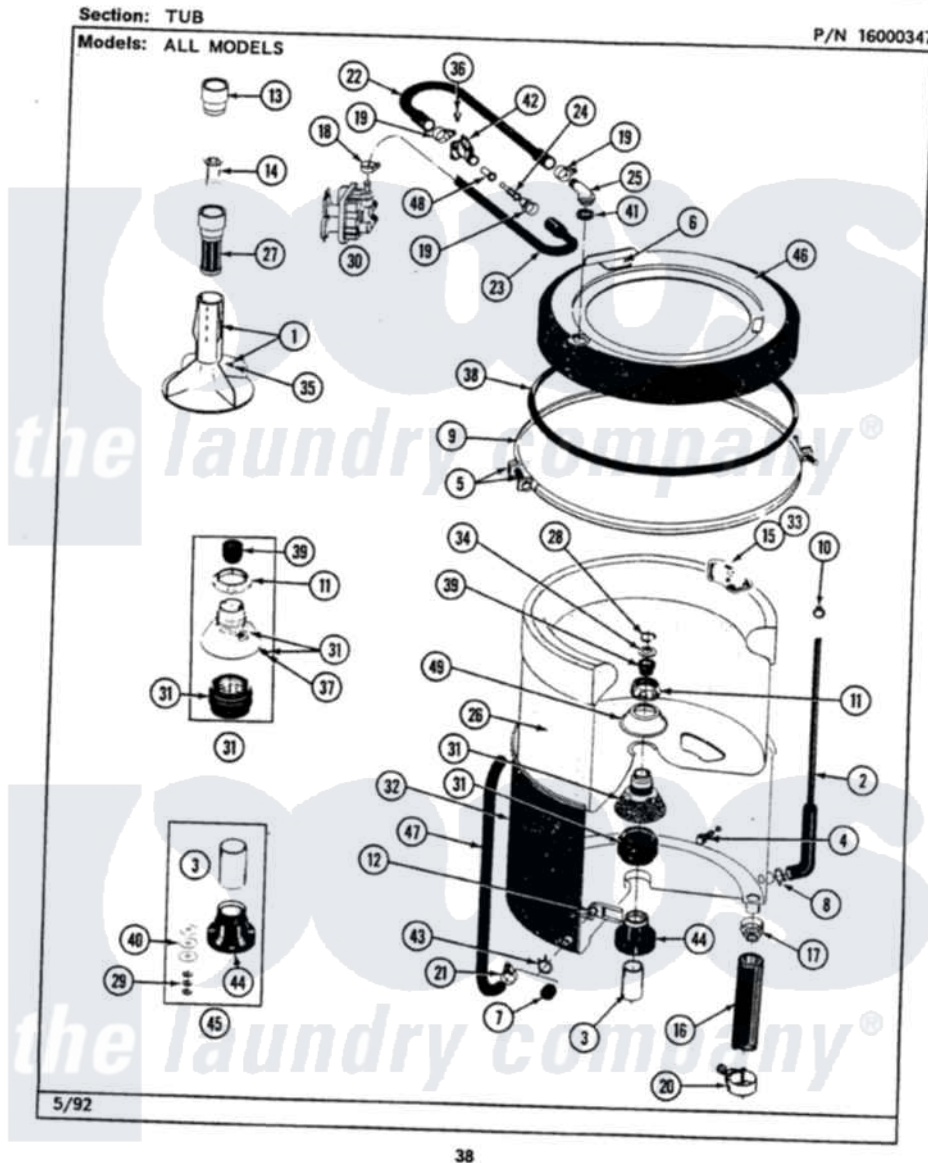

# Maytag LAT6910AAW 07 - TUB

Maytag [Residential Maytag LAT6910AAW Washer Parts](#) Parts Diagram 07 - TUB  
Click on the part number to view part

Item	Original Part Number	Replaced By	Status	Part Description
1	<a href="#">207228</a>			Agitator W/Lock Screw
2	212942	<a href="#">22001619</a>		Tube, Water Level Switch
3	<a href="#">211130</a>			Bearing Liner, Tub Bearing
4	200744	<a href="#">W10175939</a>		Bolt
"	205254	<a href="#">W10175938</a>		Bolt
5	<a href="#">205529</a>			Nut And Bolt Kit For Tub Clam
6	<a href="#">215232</a>			Bumper, Unbalance
8	<a href="#">211641</a>			Clamp, 1-1/16"
9	<a href="#">200846</a>			Clamp - Tub Cover
10	410296	<a href="#">596669</a>		Clamp, Manifold
11	211047	<a href="#">6-2110472</a>		Nut- Clamp
12	<a href="#">214434</a>			Spout, Deflector
14	<a href="#">215733</a>			Dispensing Cup
16	<a href="#">213045</a>			Hose, Outer Tub Part Not Used
17	200900	<a href="#">616099</a>		Clamp
18	<a href="#">201575</a>			Clamp, Hose