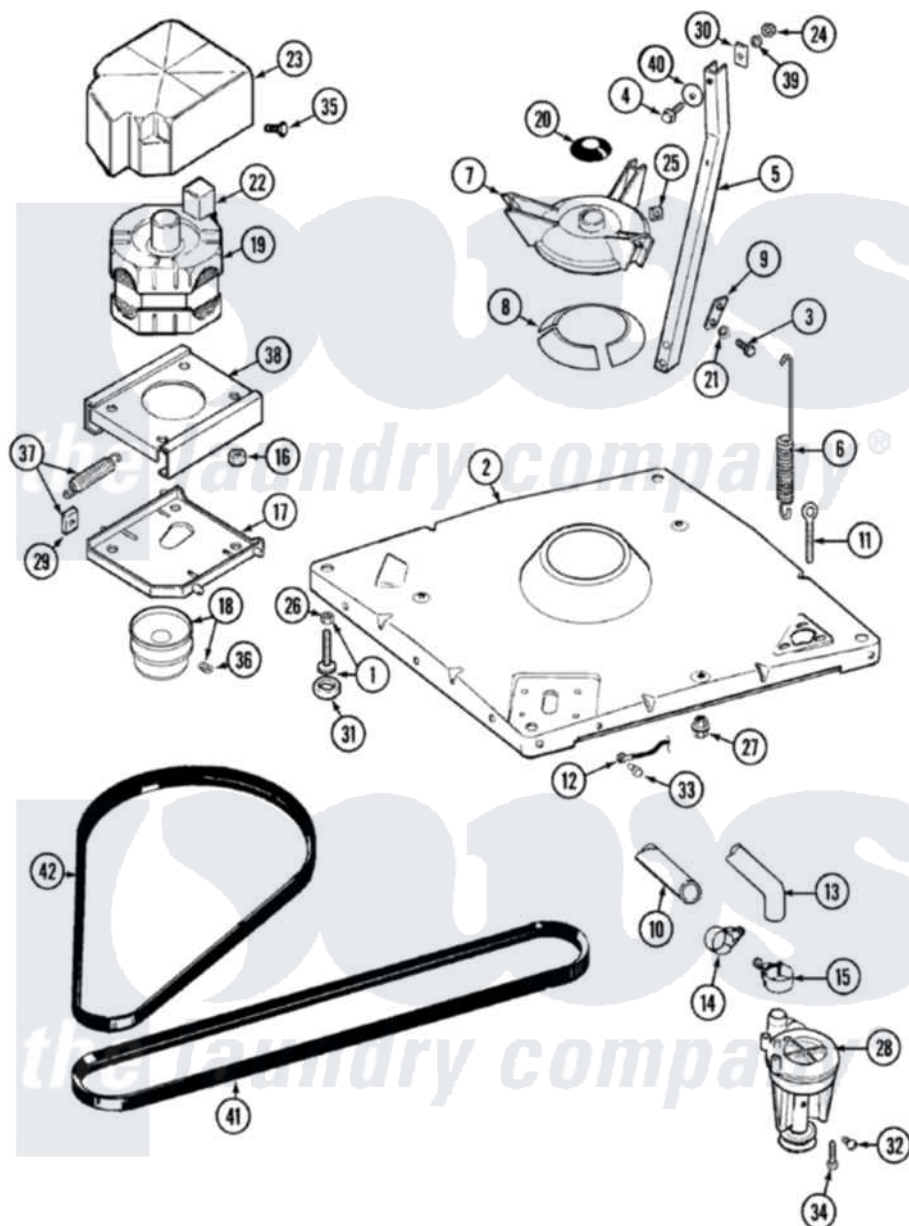

# Maytag LAT6914AAE 01 - BASE

Maytag Residential Maytag LAT6914AAE Washer Parts Parts Diagram 01 - BASE  
 Click on the part number to view part

Item	Original Part Number	Replaced By	Status	Part Description
1	Y302699	<a href="#">22003428</a>		Leg, Adjustable
2	22001172	<a href="#">22002150</a>		Base
3	<a href="#">Y015627</a>			Screw- Hex
4	205254	<a href="#">W10175938</a>		Bolt
"	200744	<a href="#">W10175939</a>		Bolt
5	<a href="#">213053</a>			Brace, Tub Part Not Used
6	<a href="#">22001300</a>			Spring, Centering
7	<a href="#">203725</a>			Damper W/Bolt And Clip
8	<a href="#">203956</a>			Damper Pad Kit
9	<a href="#">213073</a>			Washer, Double Brace
10	214767	<a href="#">22001448</a>		Hose, Pump
11	<a href="#">216416</a>			Bolt, Eye/Centering Spring
12	<a href="#">901220</a>			Ground Wire
13	<a href="#">213045</a>			Hose, Outer Tub Part Not Used
14	202574	<a href="#">3367052</a>		Clamp, Hose
15	202574	<a href="#">3367052</a>		Clamp, Hose