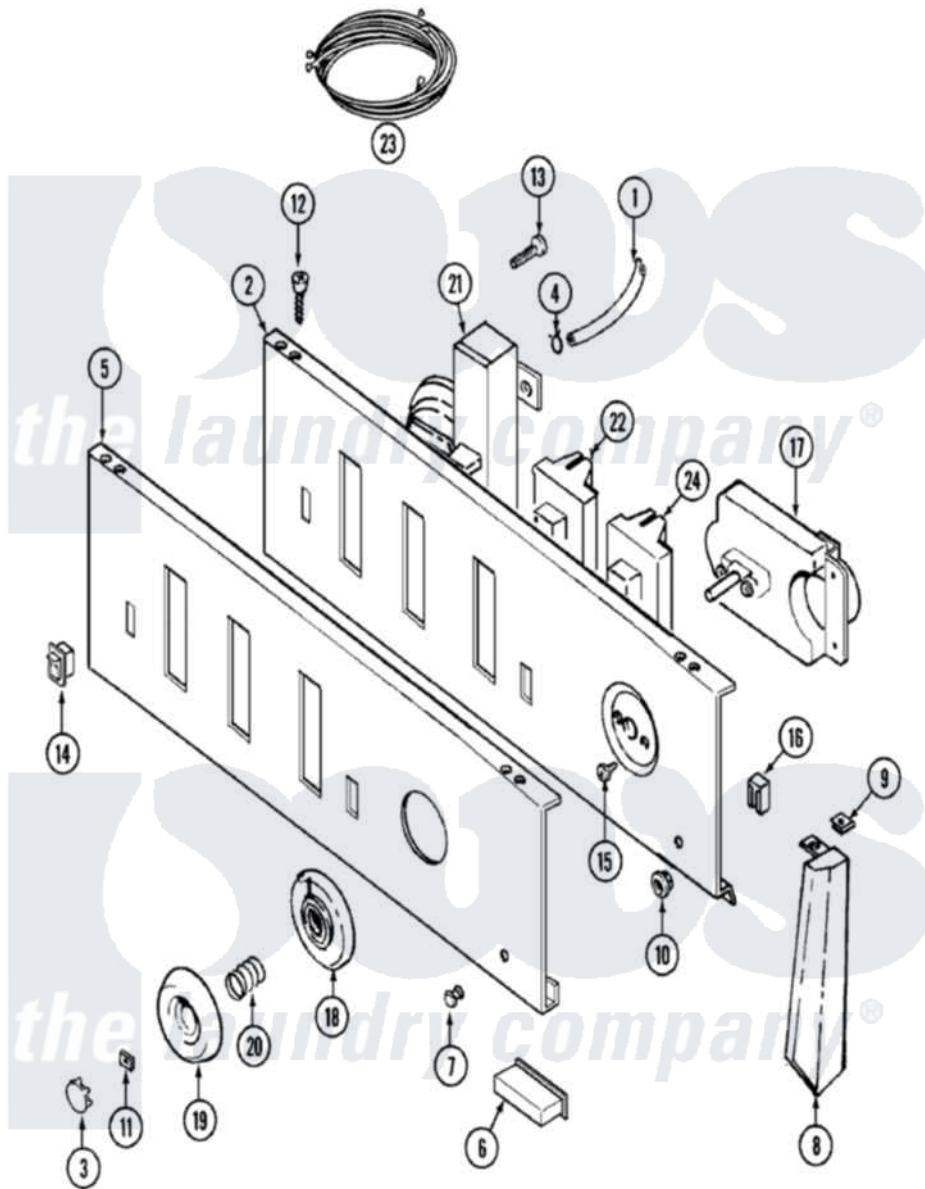

Maytag LAT6914AAE 04 - CONTROL PANEL

Maytag [Residential Maytag LAT6914AAE Washer Parts](#) Parts Diagram 04 - CONTROL PANEL
 Click on the part number to view part

Item	Original Part Number	Replaced By	Status	Part Description
1	22001036	22001619		Tube, Water Level Switch
2	204807			Ground Wire, Supp. Plte To Top Cover
"	22001133			Plate, Support
"	315483	3370225		Screw
3	216250	22001446		Cap, Knob
4	410296	596669		Clamp, Manifold
5	22001337			Panel, Control
6	214897			Pad, Control Panel
7	22001215	7730P011-60		Lens, Indicator Light
8	22001291			End Cap, Control Panel
"	22001289		Not Available	END CAP, CTRL. PNL. (LT-WHT)
"	22001564			Cap, End
"	22001565		Not Available	CAP, END (LT-WHT)
9	214894			Fastener, End Cap
10	214872			Palnut, End Cap Note: Nut,

10	214972		Lamp Holder
11	211605		Bezel, Timer Dial
12	210932		Screw, No.8 X 9/16 Ctsk Note: Screw, Inlet Duct
13	211168	W10139210	Screw, 8-18 X 5/16
14	22001135		Switch, Rocker
15	216412		Screw, Bracket To Timer
16	903115		Lock Light
17	22001024		Timer
18	22001265		Bezel, Timer Knob
19	22001198	Not Available	KNOB, TIMER (WHT)
20	211065		Spring, Index Wheel
21	208286	Not Available	SWITCH, INFINITE (WHT)
22	22001214	Not Available	SWITCH, WATER TEMP. (WHT)
23	22001338		Wire Harness, Main
24	22001212		Switch, Speed
25	22001094		Manual, Use And Care
"	16000327	Not Available	GUIDE, QUICK REF. - MAYTAG