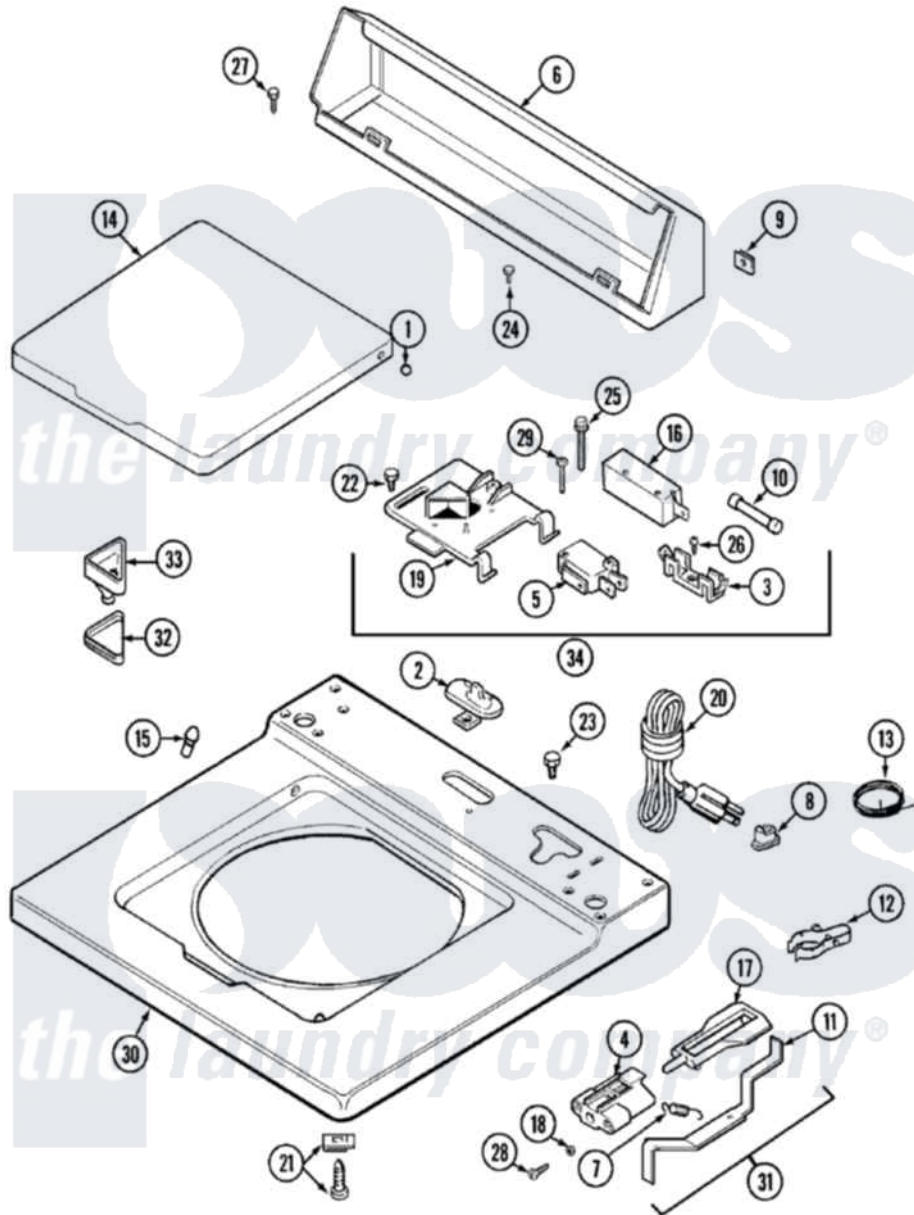

Maytag LAT6914AAE 05 - TOP

Maytag [Residential Maytag LAT6914AAE Washer Parts](#) Parts Diagram 05 - TOP
 Click on the part number to view part

Item	Original Part Number	Replaced By	Status	Part Description
1	211726			Hinge, Ball Lid
2	207159	489355		Screw, 8 X 1/2
"	22001298			Cap, Top Cover
3	207167			Block, Fuse
4	216256		Not Available	BRACKET, UNBALANCE
5	207166			Switch, Check
6	205635			Console
7	213720			Spring, Lid Switch
8	211881			Grommet, Cord Part Not Used-Gas Models Only
9	215075			Fastener, Control Panel To Console
10	207168	22001682		Switch Assembly, Lid W/4amp Fuse
11	22001136			Lever, Unbalance
12	301548			Clamp, Ground Wire
13	311155			Ground Wire And Clamp

14	22001028	22001893	Lid
"	22001206	22001893	Lid
15	212716		Bumper, Lid
16	205415	279347	Switch-Lid
17	216255		Plunger, Lid Switch
18	211500		Washer, Bracket To Top Cover
19	Y215699	22001678	Bracket, Switch And Fuse
20	208194	22003062	Cord, Power
21	204445		Screw And Fastener Assembly
22	207159	489355	Screw, 8 X 1/2
23	315483	3370225	Screw
24	216423	3370225	Screw
25	213501		Screw, No.6-20 X 1-1/8 Inch
26	Y311711		Screw, Fuse Block
27	Y313559		Screw
28	910182	25-7809	Screw, No.6-20 1/2 Flthd Torx
29	22001352		Screw, Check Switch
30	22001119		Top, Main
31	22001311		Unbalance Lever Assembly
32	215374	Not Available	GASKET FOR BLEACH CUP
33	22001202	22001006	Cup, Bleach
34	207176	22001682	Switch Assembly, Lid W/4amp Fuse