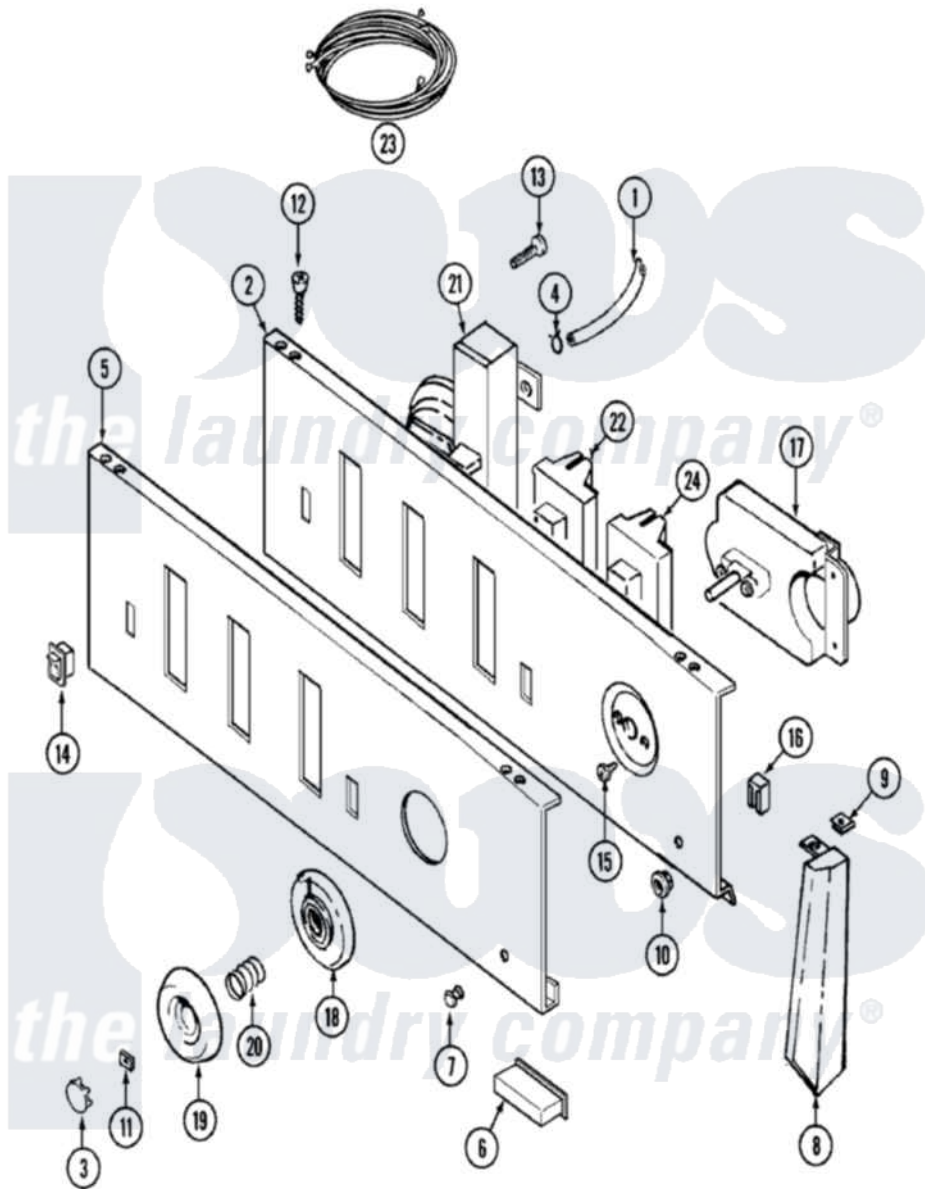

# Maytag LAT6914AAL 04 - CONTROL PANEL

Maytag [Residential Maytag LAT6914AAL Washer Parts](#) Parts Diagram 04 - CONTROL PANEL  
 Click on the part number to view part

Item	Original Part Number	Replaced By	Status	Part Description
1	22001036	<a href="#">22001619</a>		Tube, Water Level Switch
2	315483	<a href="#">3370225</a>		Screw
"	<a href="#">204807</a>			Ground Wire, Supp. Plte To Top Cover
"	<a href="#">22001133</a>			Plate, Support
3	216193		Not Available	CAP, TIMER KNOB (BLK)
4	410296	<a href="#">596669</a>		Clamp, Manifold
5	22001014		Not Available	PANEL, CONTROL (BLK)
6	<a href="#">214897</a>			Pad, Control Panel
7	22001215	<a href="#">7730P011-60</a>		Lens, Indicator Light
8	<a href="#">22001288</a>			End Cap, Control Panel
"	<a href="#">22001290</a>			End Cap, Control Panel
9	<a href="#">214894</a>			Fastener, End Cap
10	<a href="#">214872</a>			Palnut, End Cap Note: Nut, Lamp Holder
11	<a href="#">211605</a>			Bezel, Timer Dial
12	311728	<a href="#">210032</a>		Screw, No.8 X 9/16 Ctsk Note:

12	<a href="#">214120</a>	<a href="#">21032</a>	Screw, Inlet Duct
13	211168	<a href="#">W10139210</a>	Screw, 8-18 X 5/16
14	22001134	<a href="#">22001135</a>	Switch, Rocker
15	<a href="#">216412</a>		Screw, Bracket To Timer
16	<a href="#">903115</a>		Lock Light
17	<a href="#">22001024</a>		Timer
18	22001264	Not Available	BEZEL, TIMER KNOB (BLK)
19	<a href="#">215828</a>		Knob, Timer
20	<a href="#">211065</a>		Spring, Index Wheel
21	208285	Not Available	SWITCH, INFINITE (BLK) SUB
22	22001209	Not Available	SWITCH, TEMPERATURE (BLK) OB
"	22001214	Not Available	SWITCH, WATER TEMP. (WHT)
23	<a href="#">22001338</a>		Wire Harness, Main
24	<a href="#">22001211</a>		Switch, Speed
25	<a href="#">22001094</a>		Manual, Use And Care
"	16000327	Not Available	GUIDE, QUICK REF. - MAYTAG