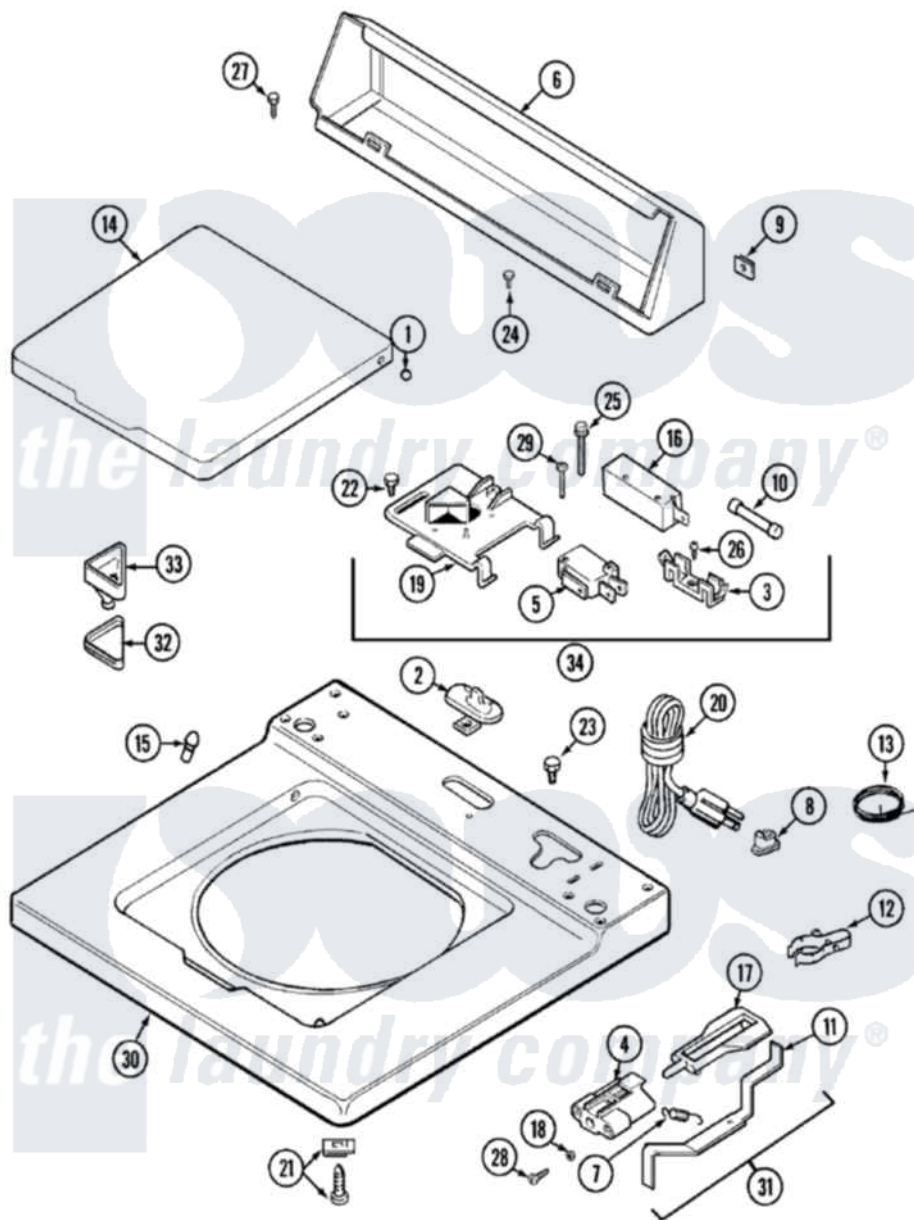

Maytag LAT6914AAL 05 - TOP

Maytag [Residential Maytag LAT6914AAL Washer Parts](#) Parts Diagram 05 - TOP
 Click on the part number to view part

Item	Original Part Number	Replaced By	Status	Part Description
1	211726			Hinge, Ball Lid
2	207159	489355		Screw, 8 X 1/2
"	22001298			Cap, Top Cover
3	207167			Block, Fuse
4	216256		Not Available	BRACKET, UNBALANCE
5	207166			Switch, Check
6	205635L		Not Available	CONSOLE (ALM)
7	213720			Spring, Lid Switch
8	211881			Grommet, Cord Part Not Used-Gas Models Only
9	215075			Fastener, Control Panel To Console
10	207168	22001682		Switch Assembly, Lid W/4amp Fuse
11	22001136			Lever, Unbalance
12	301548			Clamp, Ground Wire
13	311155			Ground Wire And Clamp

14	22001029	Not Available	LID (CANADA-ALM)---NA
"	22001207	Not Available	LID W/LEGEND (ALM)---NA
15	212716		Bumper, Lid
16	205415	279347	Switch-Lid
17	216255		Plunger, Lid Switch
18	211500		Washer, Bracket To Top Cover
19	Y215699	22001678	Bracket, Switch And Fuse
20	208194	22003062	Cord, Power
21	204445		Screw And Fastener Assembly
22	207159	489355	Screw, 8 X 1/2
23	315483	3370225	Screw
24	216423	3370225	Screw
25	213501		Screw, No.6-20 X 1-1/8 Inch
26	Y311711		Screw, Fuse Block
27	Y313559		Screw
28	910182	25-7809	Screw, No.6-20 1/2 Flthd Torx
29	22001352		Screw, Check Switch
30	22001120		Top, Main ----NA
31	22001311		Unbalance Lever Assembly
32	215374	Not Available	GASKET FOR BLEACH CUP
33	22001200	22001008	Cup, Bleach
34	207176	22001682	Switch Assembly, Lid W/4amp Fuse