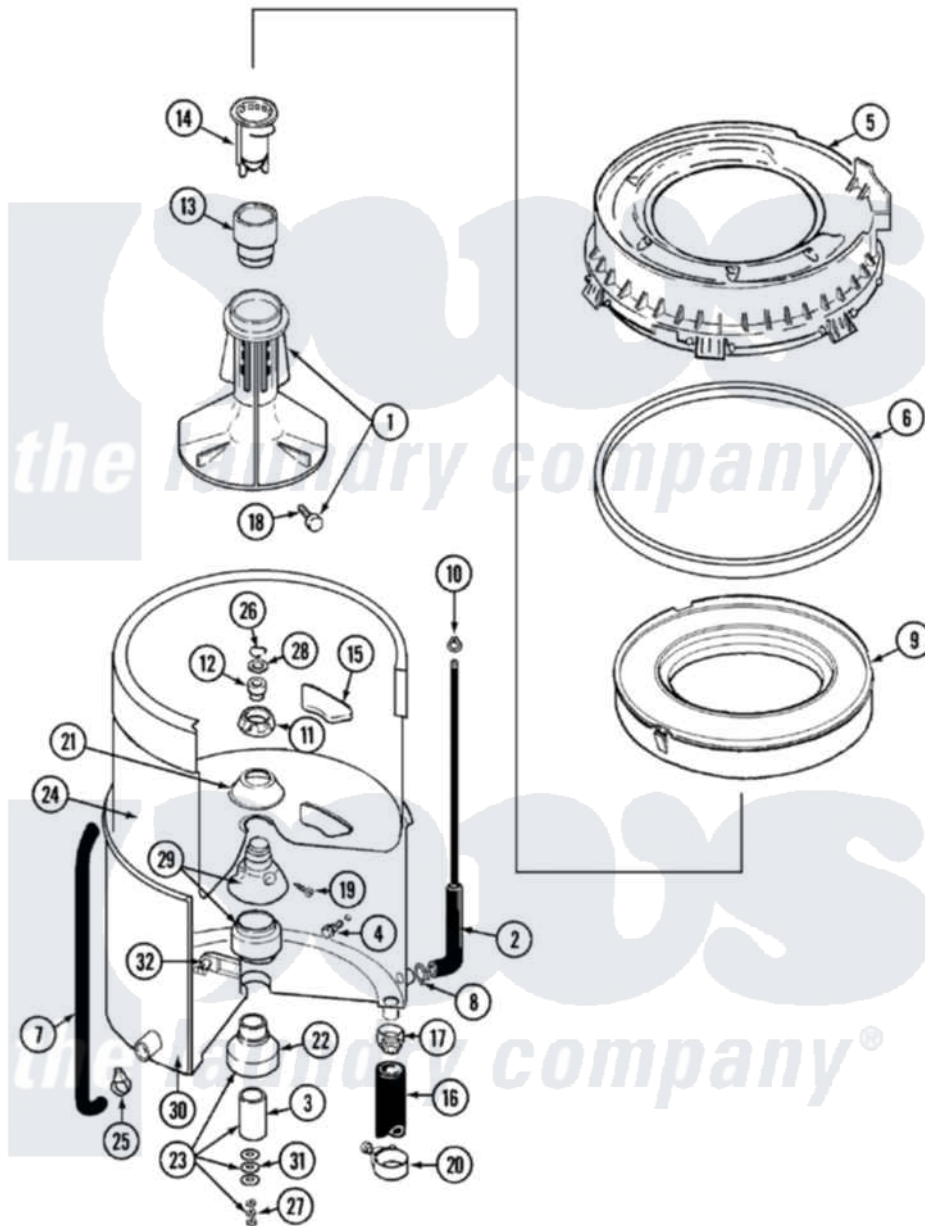

Maytag LAT6914AAL 07 - TUB

Maytag [Residential Maytag LAT6914AAL Washer Parts](#) Parts Diagram 07 - TUB
 Click on the part number to view part

Item	Original Part Number	Replaced By	Status	Part Description
1	207228			Agitator W/Lock Screw
2	22001036	22001619		Tube, Water Level Switch
3	211130			Bearing Liner, Tub Bearing
4	200744	W10175939		Bolt
"	205254	W10175938		Bolt
5	22001299			Tub Cover And Gasket Assembly
6	Y22001201	22001007		Gasket, Cover To Tub
7	22001320			Tube, Bleach
8	211641			Clamp, 1-1/16"
9	22001142			Ring, Balance
10	410296	596669		Clamp, Manifold
11	211047	6-2110472		Nut- Clamp
12	Y0A4298	6-0A57420		Seal- Agitator
13	22001295			Housing, Dispenser
14	22001294			Cup, Dispensing
15	207219			Filter, Self-Cleaning

16	213045		Hose, Outer Tub Part Not Used
17	201011	285655	Clamp, Hose
18	206478		Not Available
19	211618	22001423	Set Screw, Mounting Stem
20	202574	3367052	Clamp, Hose
21	211210		Washer, Clamping Nut
22	200824	6-2040130	Tub Bearin
23	204013	6-2040130	Tub Bearin
24	22001139		Tub, Inner
25	205161	489503	Clamp
26	Y015667		Retaining Ring
27	Y054867		Washer, Lock
28	Y015666		Washer, Retaining -
29	204012	6-2095720	Mounting S
30	22001114		Not Available
31	211100		TUB, OUTER (EX. LARGE)
32	214434		Washer, Outer Tub
			Spout, Deflector