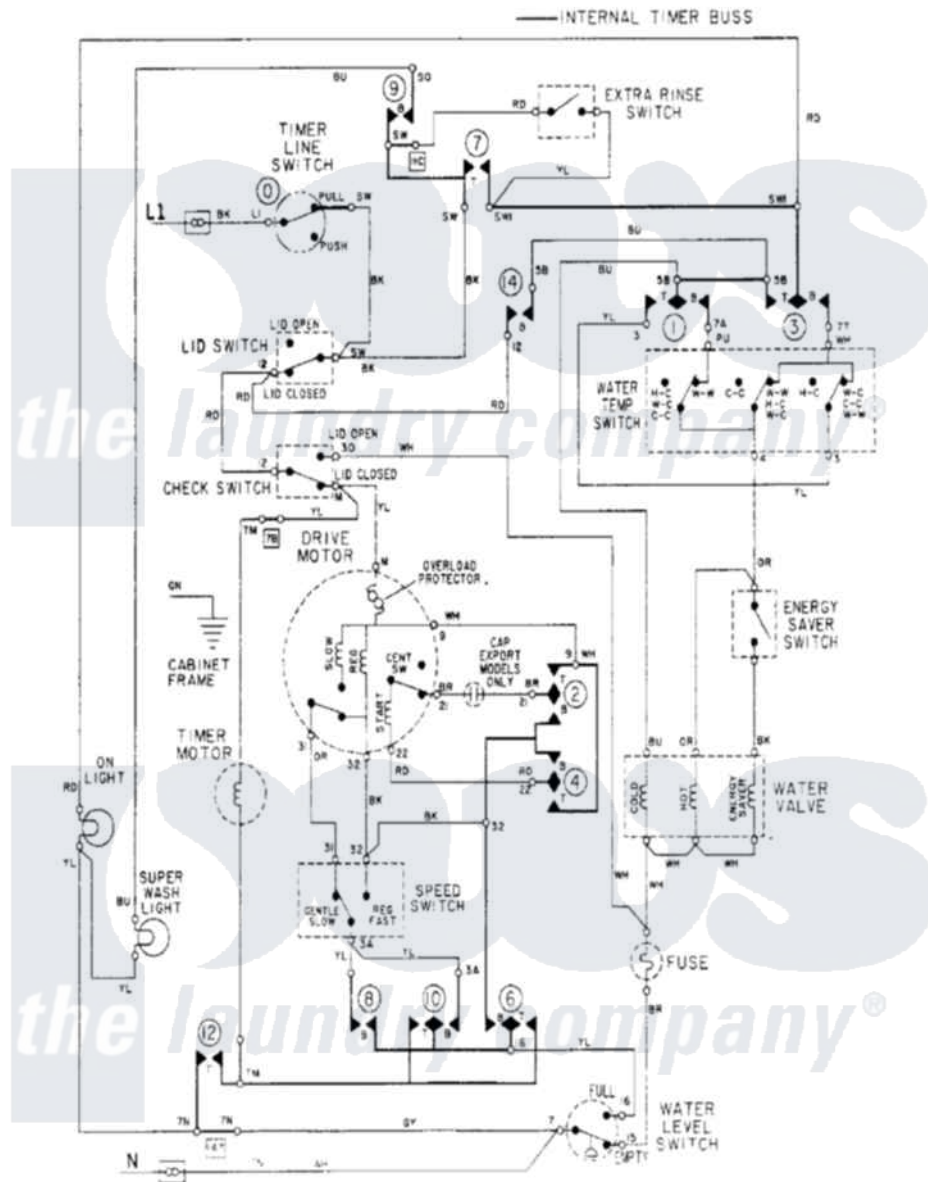

Maytag LAT6914AAL 08 - WIRING INFORMATION

Maytag Residential Maytag LAT6914AAL Washer Parts Parts Diagram 08 - WIRING INFORMATION
 Click on the part number to view part

Item	Original Part Number	Replaced By	Status	Part Description
NI	15001285		Not Available	WIRING INFORMATION