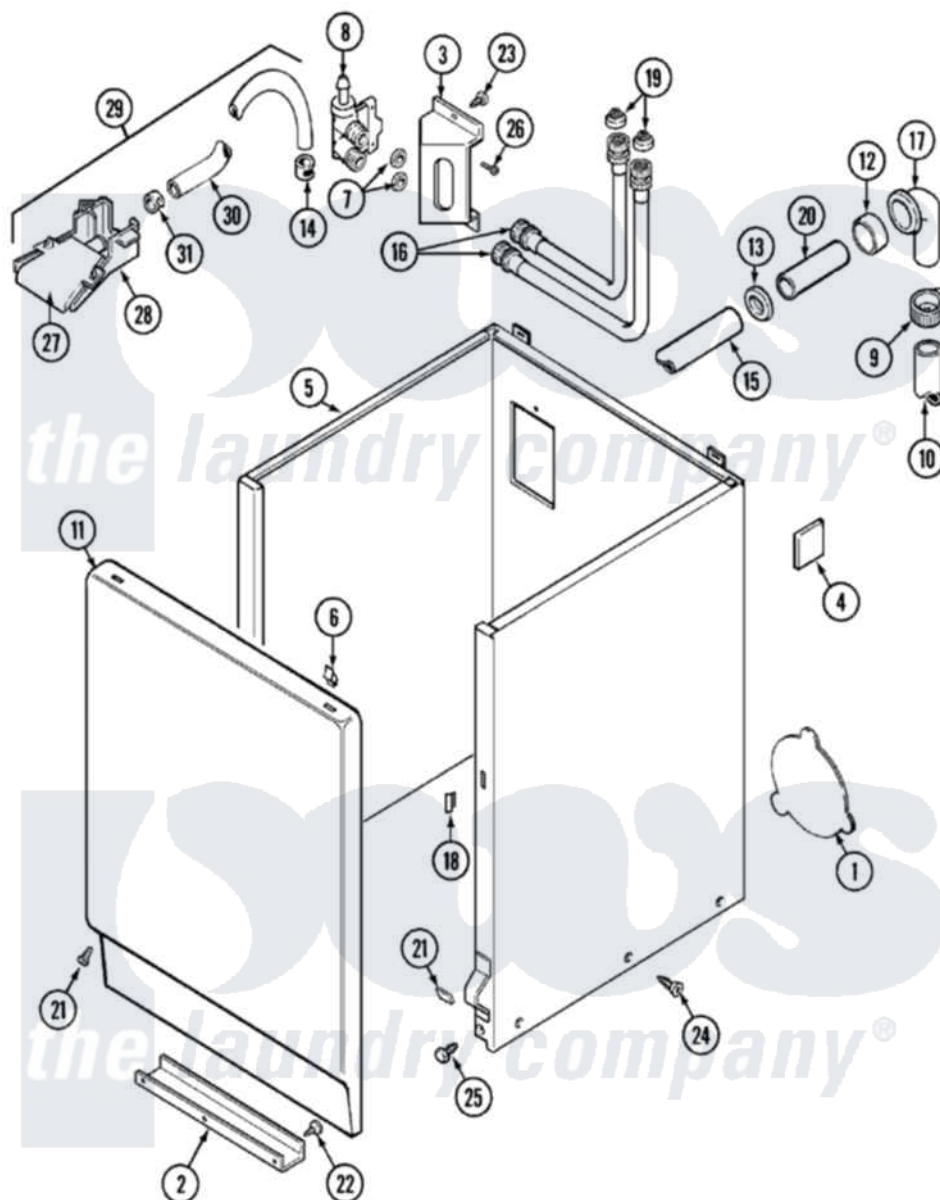

# Maytag LAT6914AAM 02 - CABINET (LAT8904AAM & LAT6914AAM)

Maytag Residential Maytag LAT6914AAM Washer Parts Parts Diagram 02 - CABINET (LAT8904AAM & LAT6914AAM)  
 Click on the part number to view part

Item	Original Part Number	Replaced By	Status	Part Description
1	211294	<a href="#">90767</a>		Screw, 8A X 3/8 HeX Washer Head Tapping
"	211878		Not Available	PLATE, ACCESS
2	<a href="#">213846</a>			Guard, Belt
3	214812	<a href="#">22002361</a>		Bracket, Water Valve
4	<a href="#">215058</a>			Pad, Cabinet Bumper
5	<a href="#">22001303</a>			Cabinet ---NA
6	212982	<a href="#">22001650</a>		Fastener, Spring
7	<a href="#">Y013783</a>			Washer, Inlet Hose
8	214337	<a href="#">96160</a>		Screen
"	<a href="#">22001138</a>			Valve, Water
9	200908	<a href="#">285655</a>		Clamp, Hose
10	<a href="#">Y059149</a>			(7/8" I.D. CARTON OF 50 FT.)
"	<a href="#">216017</a>			Hose, Drain
11	<a href="#">22001144</a>			Damper, Sound
"	<a href="#">22001143</a>			Damper, Sound