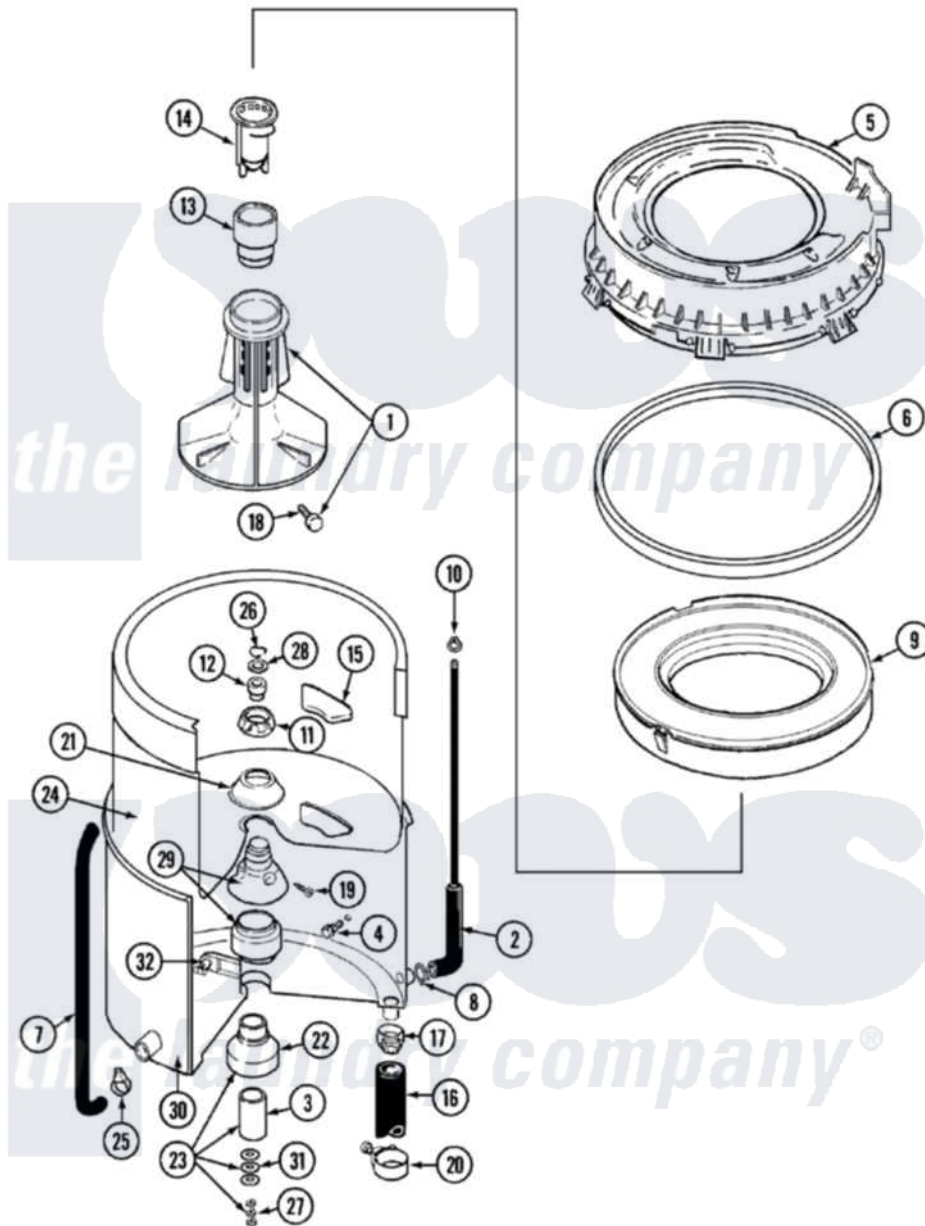

Maytag LAT6914AAM 07 - TUB (LAT8904AAM & LAT6914AAM)

Maytag Residential Maytag LAT6914AAM Washer Parts Parts Diagram 07 - TUB (LAT8904AAM & LAT6914AAM)
 Click on the part number to view part

Item	Original Part Number	Replaced By	Status	Part Description
1	207228			Agitator W/Lock Screw
2	22001036	22001619		Tube, Water Level Switch
3	211130			Bearing Liner, Tub Bearing
4	200744	W10175939		Bolt
"	205254	W10175938		Bolt
5	22001299			Tub Cover And Gasket Assembly
6	Y22001201	22001007		Gasket, Cover To Tub
7	22001320			Tube, Bleach
8	211641			Clamp, 1-1/16"
9	22001142			Ring, Balance
10	410296	596669		Clamp, Manifold
11	211047	6-2110472		Nut- Clamp
12	Y0A4298	6-0A57420		Seal- Agitator
13	22001295			Housing, Dispenser
14	22001294			Cup, Dispensing
15	207219			Filter, Self-Cleaning

16	213045		Hose, Outer Tub Part Not Used
17	201011	285655	Clamp, Hose
18	206478		Not Available
19	211618	22001423	Set Screw, Mounting Stem
20	202574	3367052	Clamp, Hose
21	211210		Washer, Clamping Nut
22	200824	6-2040130	Tub Bearin
23	204013	6-2040130	Tub Bearin
24	22001139		Tub, Inner
25	205161	489503	Clamp
26	Y015667		Retaining Ring
27	Y054867		Washer, Lock
28	Y015666		Washer, Retaining -
29	204012	6-2095720	Mounting S
30	22001114		Not Available
31	211100		TUB, OUTER (EX. LARGE)
32	214434		Washer, Outer Tub
			Spout, Deflector