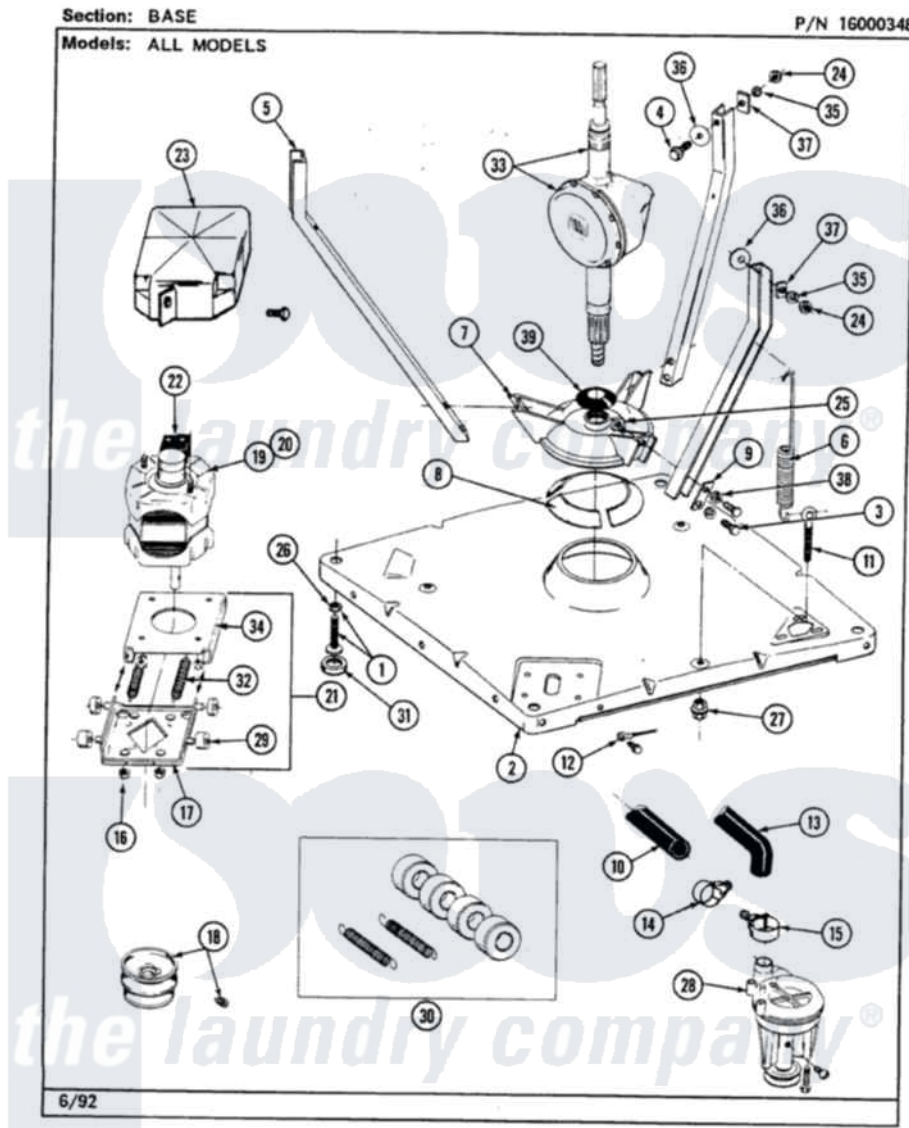

Maytag LAT7300AAL 01 - BASE

38

Maytag Residential Maytag LAT7300AAL Washer Parts Parts Diagram 01 - BASE
 Click on the part number to view part

Item	Original Part Number	Replaced By	Status	Part Description
1	Y302699	22003428		Leg, Adjustable
2	203274			Base With Damper Pads
3	Y015627			Screw- Hex
4	205254	W10175938		Bolt
"	200744	W10175939		Bolt
5	213100		Not Available	PART NOT USED
6	213054			Centering Spring - 3 Used
7	203725			Damper W/Bolt And Clip
8	203956			Damper Pad Kit
9	213073			Washer, Double Brace
10	214767	22001448		Hose, Pump
11	213120	216416		Bolt, Eye/Centering Spring
12	210186	3370225		Screw
"	204807			Ground Wire, Supp. Plte To Top Cover
13	Y212989			Hose, Outer Tub To Pump
14	200461	285655		Clamp, Hose

15	202574	3367052	Clamp, Hose
16	Y311426	3400029	Nut, Adapter Plate
17	205908		Motor Mount Assembly
18	200816	6-2008160	Pulley- MO
"	Y053241		Set Screw, Motor Pulley
19	201805	12002351	Motor-Drve
21	205999		Motor Mount Assembly
22	205134	Not Available	MOTOR EXTERNAL START SWITCH
"	205131		Switch, Motor External Start
"	205133	Not Available	(PROD. IDNo. 2-1664-8 & 2-5463)
"	206504		Motor External Start Switch
"	206505	Not Available	PROD. No.201664-15, & No.205463-3.
"	205132	Not Available	SWITCH, MOTOR EXTERNAL START No.201664-14,205463-4 & 201800-4
23	213121	3400111	Screw, 12-14 X 5/8
"	215098		Shield, Motor
24	Y052734		Nut, Carrage Bolts And Bracket
25	Y052785		Nut, Brace To Damper
26	210385		Lock Nut For Adjustable Leg
27	211949		Nut, Adjustment Eyebolt
28	202203	6-2022030	Pump As Pa
"	211880		Screw, HeX Head No.10 X 1/2 Inc
"	Y015408	22003235	Screw, Bearing Insert
29	204998	205000	Roller And Spring Kit 4+Spr
30	205000		Roller And Spring Kit 4+Spr
31	210684		Foot, Adjustable Leg
32	202718		Springs, Tension
33	206708	6-2097790	Transmison
34	214956		Motor Mount Assembly
35	Y054867		Washer, Lock
36	211100		Washer, Outer Tub
37	212979	Not Available	WASHER, TUB BRACE
38	911852	486009	Lockwasher
39	211028	22001586	Deflector, Water