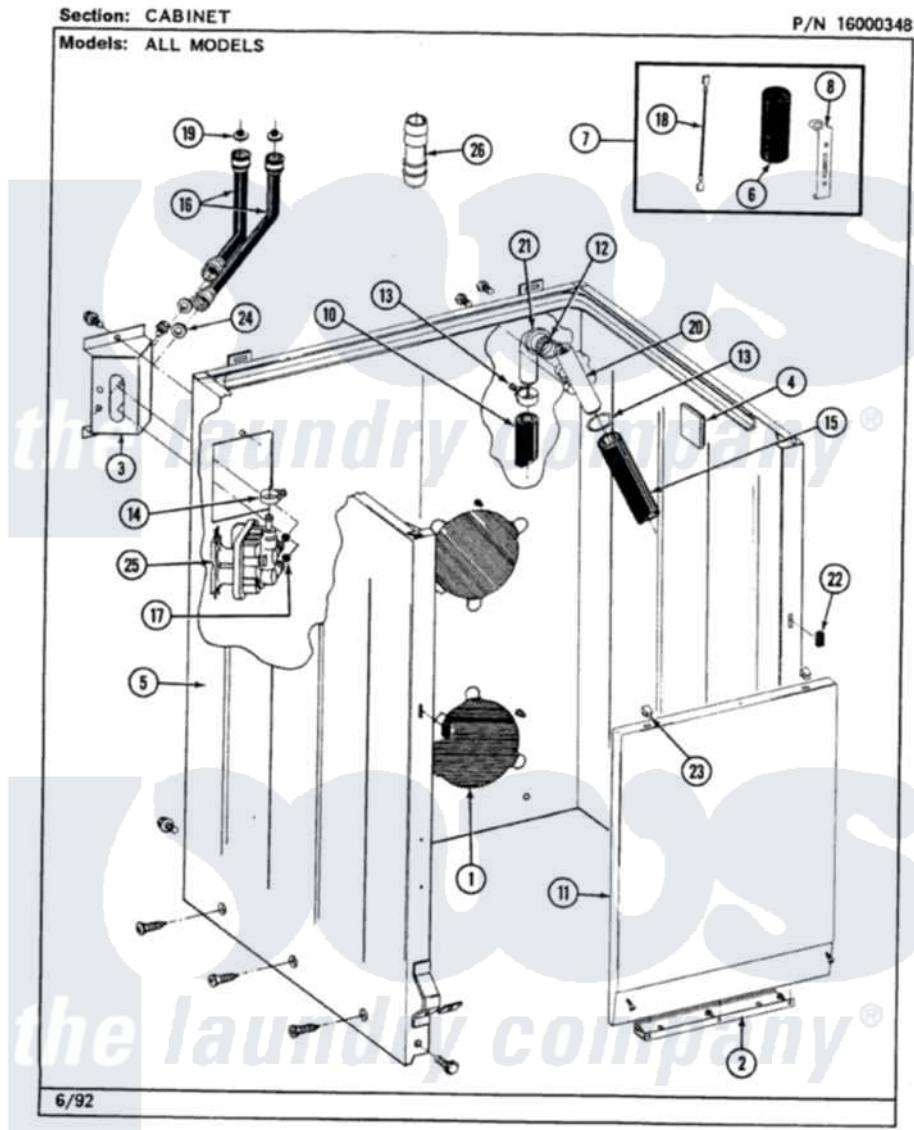

# Maytag LAT7300AAL 02 - CABINET

30

Maytag Residential Maytag LAT7300AAL Washer Parts Parts Diagram 02 - CABINET  
 Click on the part number to view part

Item	Original Part Number	Replaced By	Status	Part Description
1	211878		Not Available	PLATE, ACCESS
"	211294	<a href="#">90767</a>		Screw, 8A X 3/8 HeX Washer Head Tapping
2	<a href="#">213846</a>			Guard, Belt
"	211294	<a href="#">90767</a>		Screw, 8A X 3/8 HeX Washer Head Tapping
3	212276	<a href="#">W10116760</a>		Screw
"	214812	<a href="#">22002361</a>		Bracket, Water Valve
4	<a href="#">215058</a>			Pad, Cabinet Bumper
5	203319L		Not Available	(ALMOND)
"	<a href="#">204439</a>			Screw And Fstner Assembly
"	213122	<a href="#">27001200</a>		Screw
"	213121	<a href="#">3400111</a>		Screw, 12-14 X 5/8
"	<a href="#">213007</a>			Xfor Cabinet See Cabinet, Back
6	<a href="#">Y200832</a>			Capacitor
7	<a href="#">206103</a>			Capacitor Kit

8	<a href="#">211149</a>		Clip, Capacitor
9	202861	<a href="#">202860</a>	Inlet Hose Assembly
10	<a href="#">216017</a>		Hose, Drain
"	<a href="#">Y059149</a>		(7/8" I.D. CARTON OF 50 FT.)
11	212998L		Not Available FRONT PANEL-ALMOND
12	<a href="#">214765</a>		Gasket, Siphon Break
13	200908	<a href="#">285655</a>	Clamp, Hose
14	<a href="#">201575</a>		Clamp, Hose
15	214767	<a href="#">22001448</a>	Hose, Pump
16	<a href="#">202860</a>		Inlet Hose Assembly
"	200672	<a href="#">76314</a>	Hose, Inlet 6 Ft. Hose With Elbow
17	214337	<a href="#">96160</a>	Screen
18	<a href="#">203237</a>		No. 17 Wire With Terminal
19	200961	<a href="#">12001413</a>	Strainer And Washer Kit
20	<a href="#">206638</a>		Siphon Break
"	<a href="#">Y014874</a>		Screw, Idler Arm And Sleeve
21	Y216016	<a href="#">W10116738</a>	Elbow
22	214376	<a href="#">22002331</a>	Spacer, Front Panel
23	212982	<a href="#">22001650</a>	Fastener, Spring
24	<a href="#">Y013783</a>		Washer, Inlet Hose
25	<a href="#">205613</a>		Water Valve
"	212276	<a href="#">W10116760</a>	Screw
26	<a href="#">Y216015</a>		Coupling, Hose