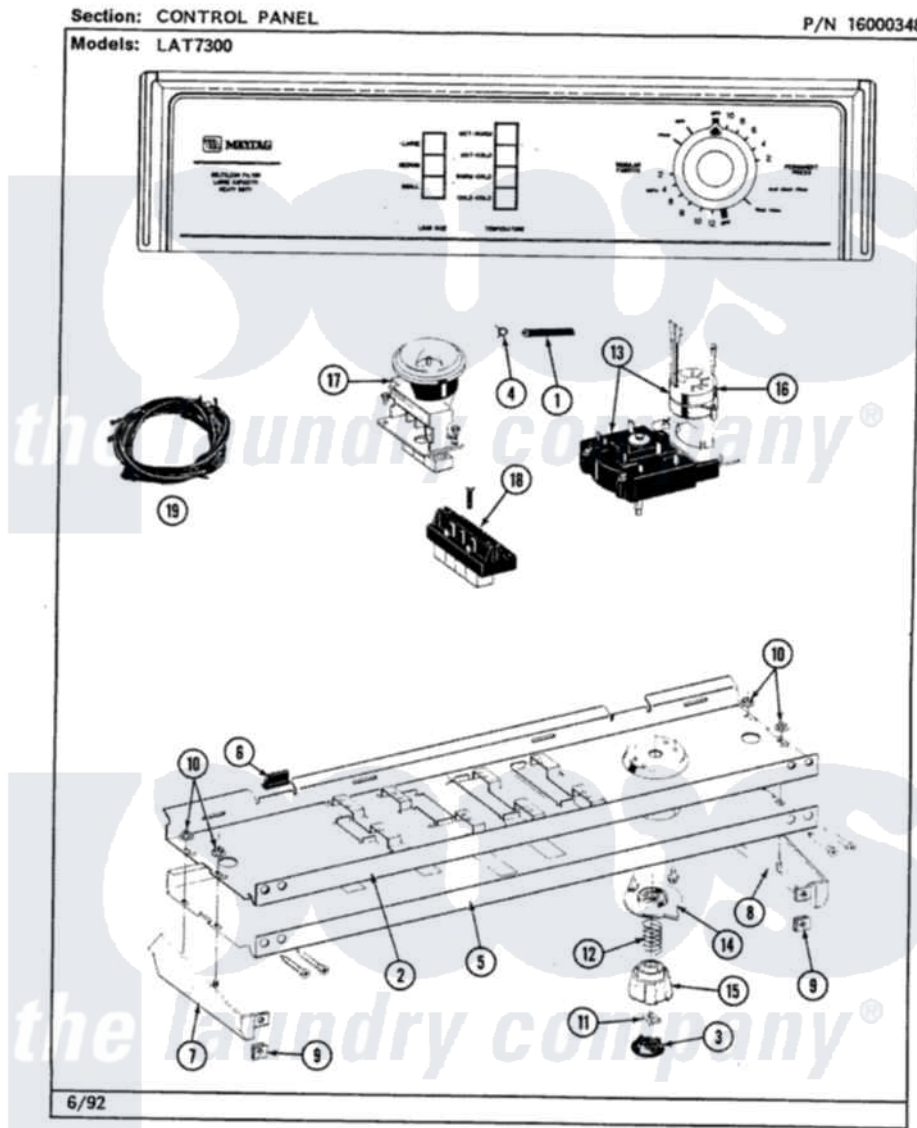

Maytag LAT7300AAL 04 - CONTROL PANEL

8

Maytag [Residential Maytag LAT7300AAL Washer Parts](#) Parts Diagram 04 - CONTROL PANEL
Click on the part number to view part

Item	Original Part Number	Replaced By	Status	Part Description
1	212942	22001619		Tube, Water Level Switch
2	214818			Back Up Plate
"	210932			Screw, No.8 X 9/16 Ctsk Note: Screw, Inlet Duct
3	215821		Not Available	CAP, KNOB
4	410296	596669		Clamp, Manifold
5	207401		Not Available	CONTROL PANEL
"	210932			Screw, No.8 X 9/16 Ctsk Note: Screw, Inlet Duct
6	214897			Pad, Control Panel
7	207215		Not Available	END CAP LH
8	207216		Not Available	END CAP RH
9	214894			Fastener, End Cap
10	214872			Palnut, End Cap Note: Nut, Lamp Holder
11	211605			Bezel, Timer Dial
12	211065			Spring, Index Wheel

13	213966	3400014	Screw
"	207378		Timer
14	215827		Not Available
			TIMER DIAL SKIRT
15	215828		Knob, Timer
16	205033	22205033	Motor- Tim
17	207363		Not Available
			3 LEVEL PRESSURE SWITCH
"	211168	W10139210	Screw, 8-18 X 5/16
18	213117	67006908	Screw, Ice Rack
"	207367		Not Available
			TEMP CONTROL SWITCH - 4 BUTTON
19	207382		Wire Harness