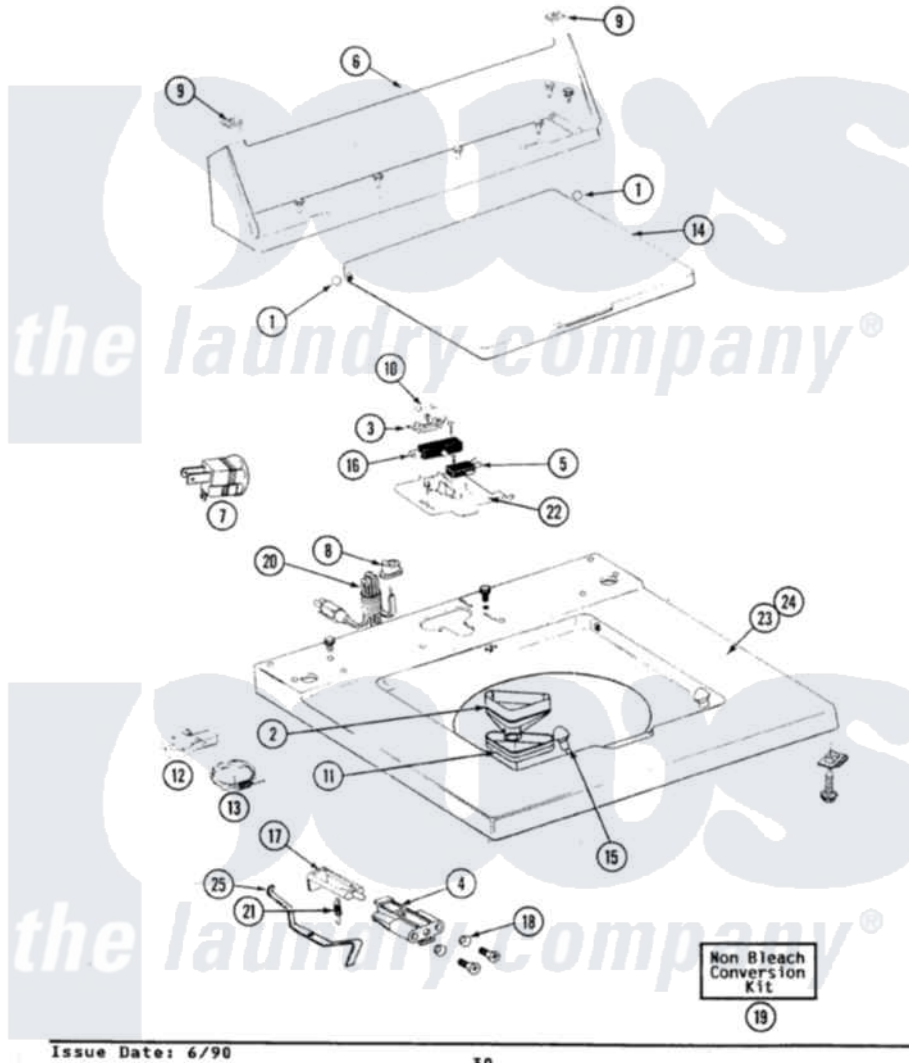

Maytag LAT7300AAL 05 - TOP

SECTION: TOP COVER, CONSOLE & LID SWITCH
 MODEL: ALL MODELS

Issue Date: 6/90

30

Maytag [Residential Maytag LAT7300AAL Washer Parts](#) Parts Diagram 05 - TOP
 Click on the part number to view part

Item	Original Part Number	Replaced By	Status	Part Description
1	211726			Hinge, Ball Lid
2	215578			Bleach Inlet Almond
3	207167			Block, Fuse
"	215705	Y311711		Screw, Fuse Block
4	910182	25-7809		Screw, No.6-20 1/2 Flthd Torx
"	214279	204968		Plunger And Bracket Assembly--W
5	207166			Switch, Check
"	22001352			Screw, Check Switch
6	205635L		Not Available	CONSOLE (ALM)
"	211294	90767		Screw, 8A X 3/8 HeX Washer Head Tapping
"	Y313559			Screw
7	Y201808			Converter
8	211881			Grommet, Cord Part Not Used-Gas Models Only
9	215075			Fastener, Control Panel To Console

10	207168	22001682	Switch Assembly, Lid W/4amp Fuse
11	214436		Gasket
12	301548		Clamp, Ground Wire
13	311155		Ground Wire And Clamp
14	216073L	Not Available	(ALMOND)----NA
15	212716		Bumper, Lid
16	205415	279347	Switch-Lid
"	213501		Screw, No.6-20 X 1-1/8 Inch
17	215700	Not Available	LID SWITCH PLUNGER
18	211500		Washer, Bracket To Top Cover
19	205997		Non-Bleach Conversion Kit
20	204590		Cord, Power
"	210186	3370225	Screw
21	213720		Spring, Lid Switch
22	207159	489355	Screw, 8 X 1/2
"	Y215699	22001678	Bracket, Switch And Fuse
23	210186	3370225	Screw
"	204445		Screw And Fastener Assembly
24	210186	3370225	Screw
"	204445		Screw And Fastener Assembly
"	207172L		Top Cover Assembly ALM----NA
25	215704		Lever, Unbalance