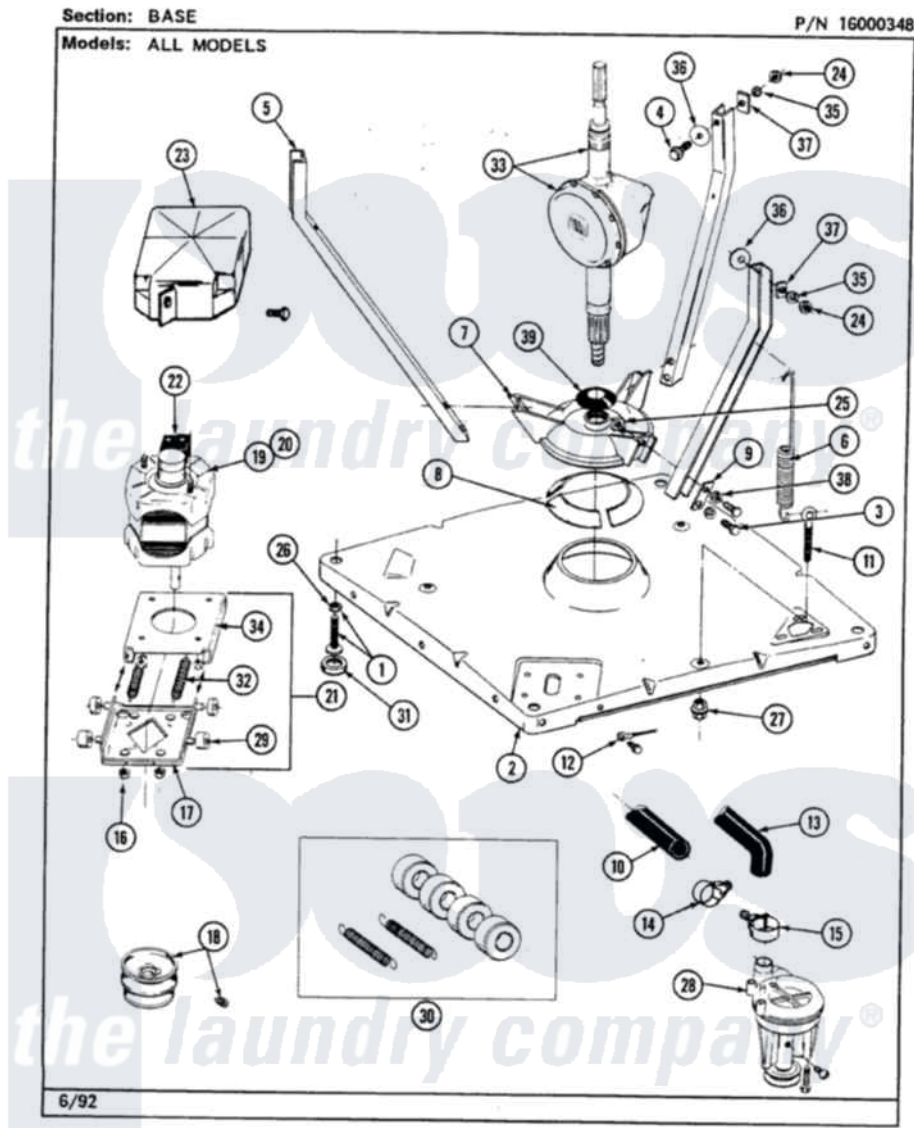

# Maytag LAT7300AAW 01 - BASE

38

Maytag [Residential Maytag LAT7300AAW Washer Parts](#) Parts Diagram 01 - BASE  
 Click on the part number to view part

Item	Original Part Number	Replaced By	Status	Part Description
1	Y302699	<a href="#">22003428</a>		Leg, Adjustable
2	<a href="#">203274</a>			Base With Damper Pads
3	<a href="#">Y015627</a>			Screw- Hex
4	205254	<a href="#">W10175938</a>		Bolt
"	200744	<a href="#">W10175939</a>		Bolt
5	213100		Not Available	PART NOT USED
6	<a href="#">213054</a>			Centering Spring - 3 Used
7	<a href="#">203725</a>			Damper W/Bolt And Clip
8	<a href="#">203956</a>			Damper Pad Kit
9	<a href="#">213073</a>			Washer, Double Brace
10	214767	<a href="#">22001448</a>		Hose, Pump
11	213120	<a href="#">216416</a>		Bolt, Eye/Centering Spring
12	210186	<a href="#">3370225</a>		Screw
"	<a href="#">204807</a>			Ground Wire, Supp. Plte To Top Cover
13	<a href="#">Y212989</a>			Hose, Outer Tub To Pump
14	200461	<a href="#">285655</a>		Clamp, Hose