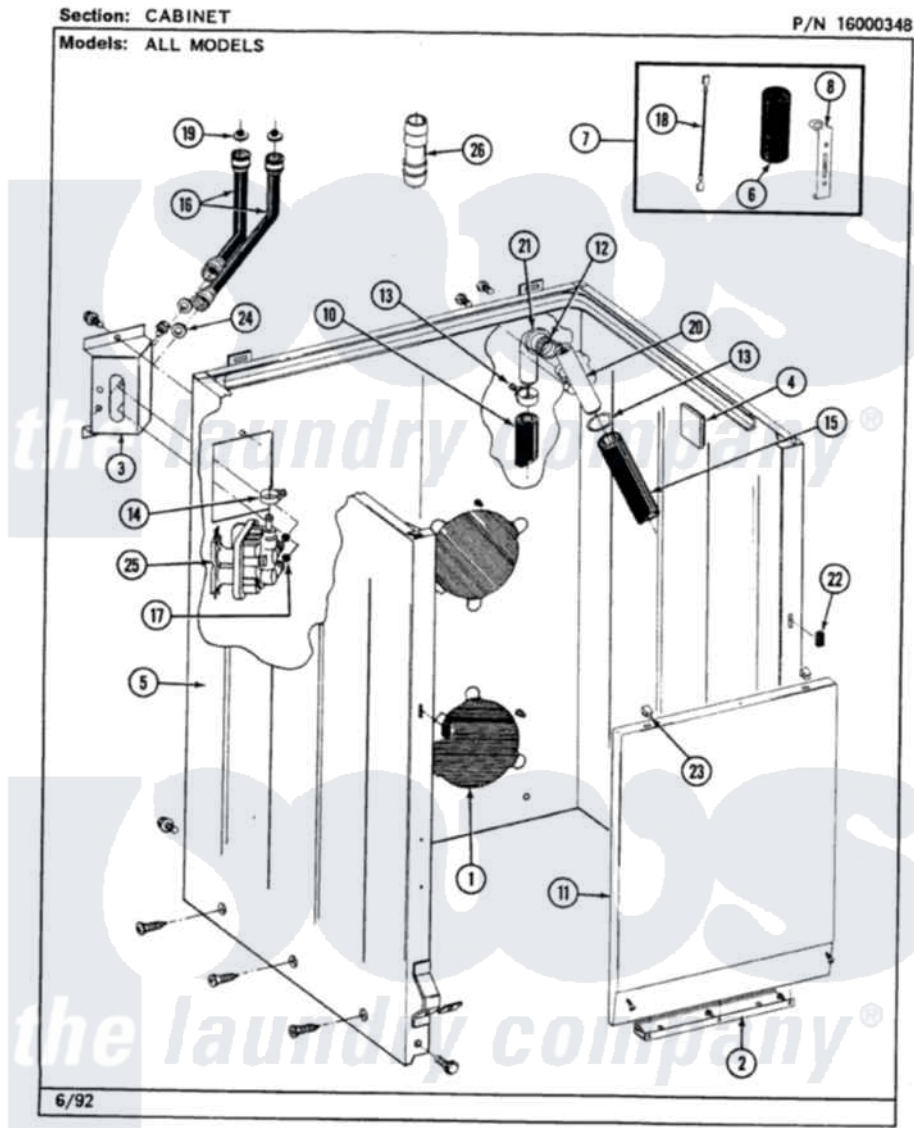

# Maytag LAT7300AAW 02 - CABINET

30

Maytag [Residential Maytag LAT7300AAW Washer Parts](#) Parts Diagram 02 - CABINET  
 Click on the part number to view part

Item	Original Part Number	Replaced By	Status	Part Description
1	211878		Not Available	PLATE, ACCESS
"	211294	<a href="#">90767</a>		Screw, 8A X 3/8 HeX Washer Head Tapping
2	<a href="#">213846</a>			Guard, Belt
"	211294	<a href="#">90767</a>		Screw, 8A X 3/8 HeX Washer Head Tapping
3	212276	<a href="#">W10116760</a>		Screw
"	214812	<a href="#">22002361</a>		Bracket, Water Valve
4	<a href="#">215058</a>			Pad, Cabinet Bumper
5	203319	<a href="#">22203319</a>		Cabinet
"	<a href="#">204439</a>			Screw And Fstner Assembly
"	213122	<a href="#">27001200</a>		Screw
"	213121	<a href="#">3400111</a>		Screw, 12-14 X 5/8
"	<a href="#">213007</a>			Xfor Cabinet See Cabinet, Back
6	<a href="#">Y200832</a>			Capacitor
7	<a href="#">206103</a>			Capacitor Kit