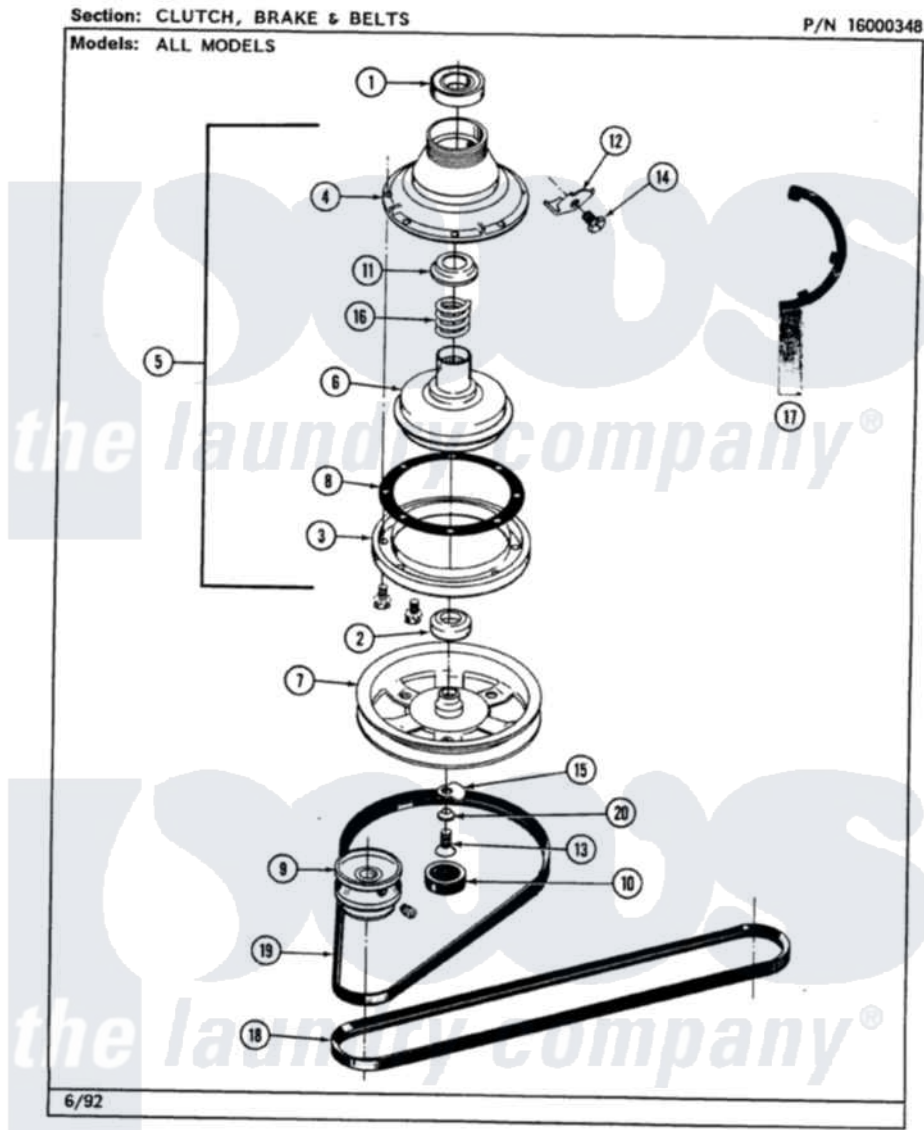

Maytag LAT7300AAW 03 - CLUTCH, BRAKE & BELTS

42

Maytag Residential Maytag LAT7300AAW Washer Parts Parts Diagram 03 - CLUTCH, BRAKE & BELTS
 Click on the part number to view part

| Item | Original Part Number | Replaced By | Status | Part Description |
|------|-------------------------|---------------------------|---------------|------------------------------|
| 1 | Y200720 | 22003441 | | Bearing, Rear |
| 2 | 200835 | | | Bearing, Brake Rotor |
| 3 | 211043 | 6-2011900 | | Brake Asse |
| " | 211000 | | | SCREW, BRAKE DRUM (HEX HEAD) |
| 4 | 211045 | 6-2011900 | | Brake Asse |
| 5 | 201190 | 6-2011900 | | Brake Asse |
| 6 | 201126 | 6-2011900 | | Brake Asse |
| 7 | 211059 | 6-2301530 | | Pulley |
| 8 | 211042 | 6-2011900 | | Brake Asse |
| 9 | Y053241 | | | Set Screw, Motor Pulley |
| " | 200816 | 6-2008160 | | Pulley- MO |
| 10 | 211038 | | Not Available | CAP, OIL RETAINER |
| 11 | 211039 | 6-2011900 | | Brake Asse |
| 12 | 213325 | | | Clip, Retaining |
| 13 | 211375 | 681582 | | Screw |
| 14 | 213326 | | | Bolt, Sems Retaining Clip |

| | | | |
|----|------------------------|---------------------------|----------------------|
| 15 | 211089 | | Lug, Stop Pulley |
| 16 | 211041 | 6-2011900 | Brake Asse |
| 17 | Y038315 | 038315 | Tool |
| 18 | 211124 | | Part Not Used |
| 19 | 211125 | | V Belt, Drive Pulley |
| 20 | 211090 | 22003555 | Washer, Stop Lug |