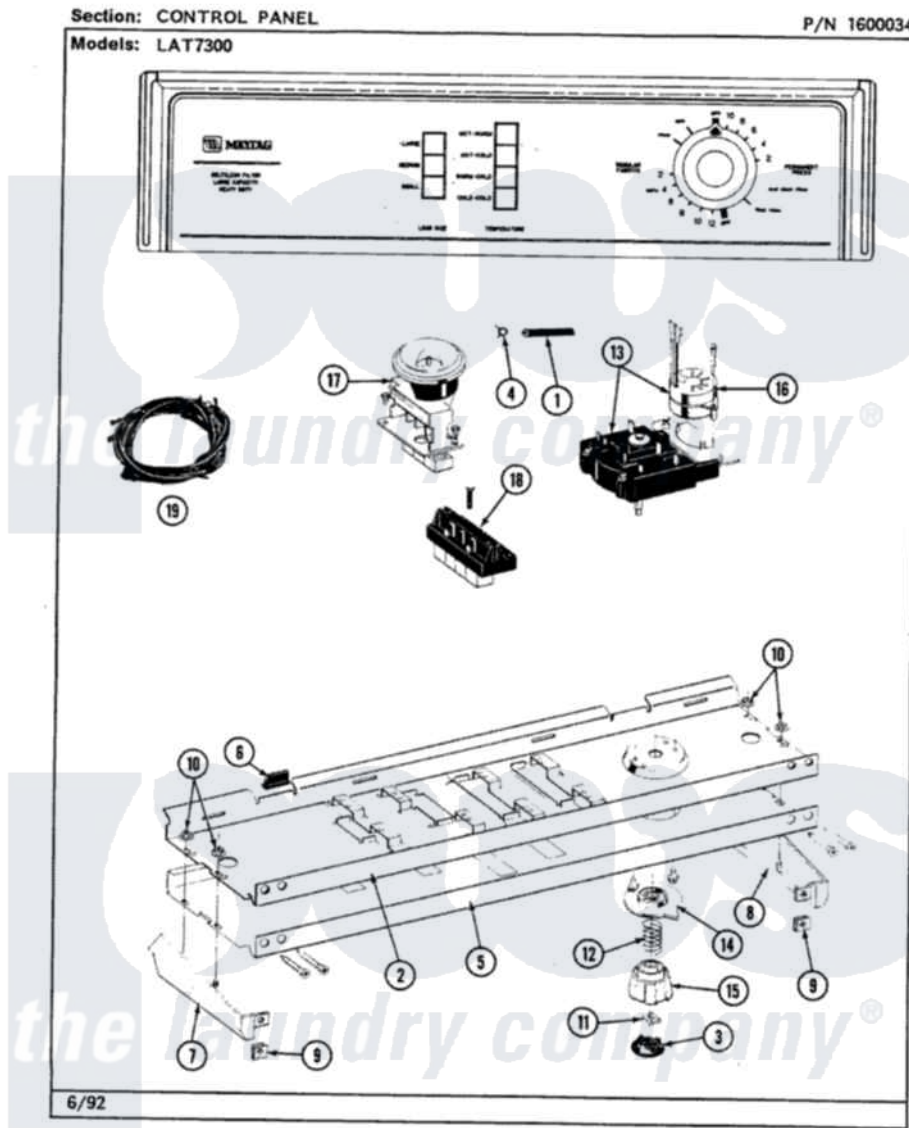

# Maytag LAT7300AAW 04 - CONTROL PANEL

8

Maytag [Residential Maytag LAT7300AAW Washer Parts](#) Parts Diagram 04 - CONTROL PANEL

[Click on the part number to view part](#)

Item	Original Part Number	Replaced By	Status	Part Description
1	212942	<a href="#">22001619</a>		Tube, Water Level Switch
2	<a href="#">214818</a>			Back Up Plate
"	<a href="#">210932</a>			Screw, No.8 X 9/16 Ctsk Note: Screw, Inlet Duct
3	215821		Not Available	CAP, KNOB
4	410296	<a href="#">596669</a>		Clamp, Manifold
5	207401		Not Available	CONTROL PANEL
"	<a href="#">210932</a>			Screw, No.8 X 9/16 Ctsk Note: Screw, Inlet Duct
6	<a href="#">214897</a>			Pad, Control Panel
7	207215		Not Available	END CAP LH
8	207216		Not Available	END CAP RH
9	<a href="#">214894</a>			Fastener, End Cap
10	<a href="#">214872</a>			Palnut, End Cap Note: Nut, Lamp Holder
11	<a href="#">211605</a>			Bezel, Timer Dial
12	<a href="#">211065</a>			Spring, Index Wheel

13	213966	<a href="#">3400014</a>	Screw
"	<a href="#">207378</a>		Timer
14	215827	Not Available	TIMER DIAL SKIRT
15	<a href="#">215828</a>		Knob, Timer
16	205033	<a href="#">22205033</a>	Motor- Tim
17	207363	Not Available	3 LEVEL PRESSURE SWITCH
"	211168	<a href="#">W10139210</a>	Screw, 8-18 X 5/16
18	213117	<a href="#">67006908</a>	Screw, Ice Rack
"	207367	Not Available	TEMP CONTROL SWITCH - 4 BUTTON
19	<a href="#">207382</a>		Wire Harness