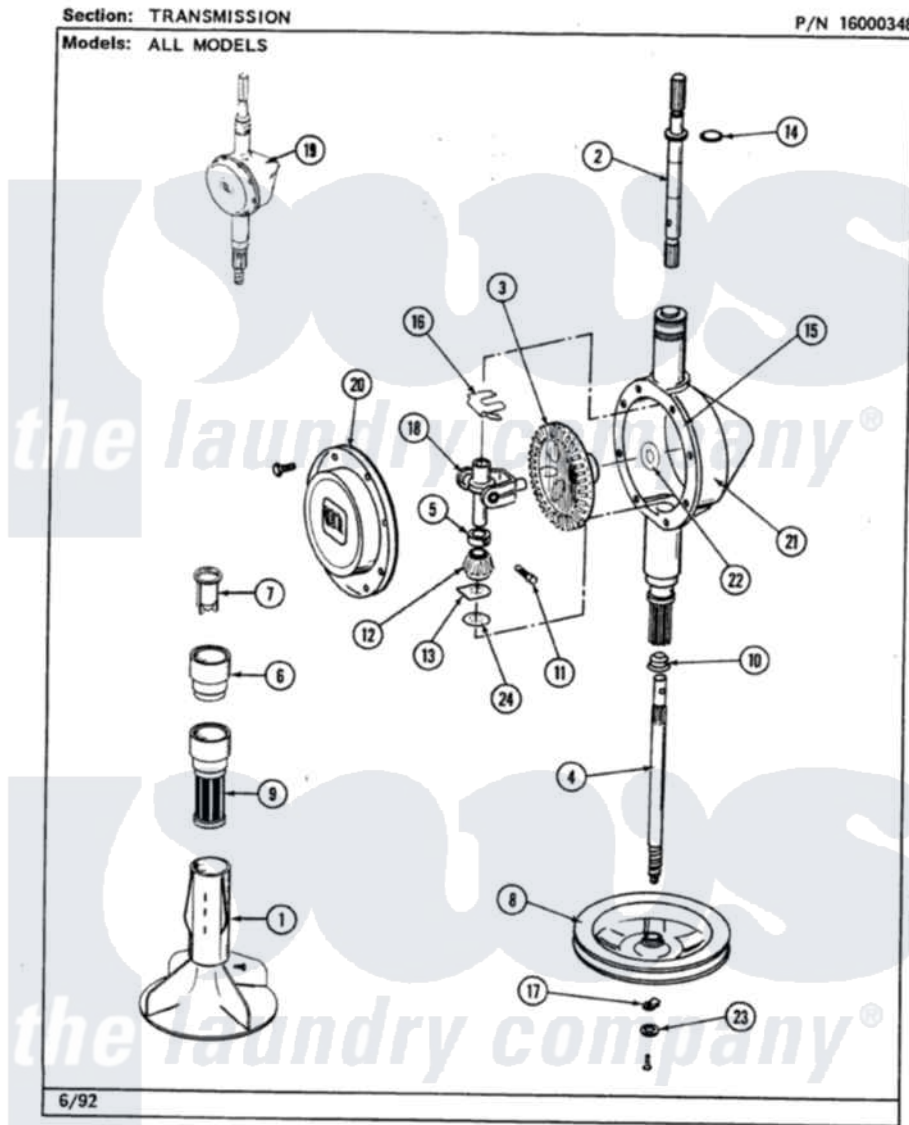

Maytag LAT7300AAW 06 - TRANSMISSION

36

Maytag [Residential Maytag LAT7300AAW Washer Parts](#) Parts Diagram 06 - TRANSMISSION
 Click on the part number to view part

Item	Original Part Number	Replaced By	Status	Part Description
1	206478		Not Available	SCREW & WASHER FOR AGITATOR
"	207538			Agitator W/Lock Screw
2	207153	6-2097820		Kit- Shaft
3	206713	6-2067130		Gear- Beve
4	215411	12001451		Ctr Shaft W/Collar Andkeeper-Sha
5	215415		Not Available	COLLAR, LOWER
6	215721			Dispensing Cap
8	211059	6-2301530		Pulley
10	206602	207843		Lip Seal Repair Kit
11	Y206629			Pin, Collar
12	215401	W10221114		Pinion
13	215395			Plate, Clutch
14	210690			Seal, Rubber
15	Y058700	675652		Adhesive
16	215581			Spring, Agitator Shaft

17	211375	681582	Screw
"	211089		Lug, Stop Pulley
18	206685	6-2066850	Yoke
19	206708	6-2097790	Transmison
20	206628		Cover, Transmission
"	215417	Not Available	SCREW, TRANSMISSION COVER
21	206625	6-2097790	Transmison
22	215394		Washer, Bevel Gear
23	211090	22003555	Washer, Stop Lug
24	211483	6-2114830	Washer- SP