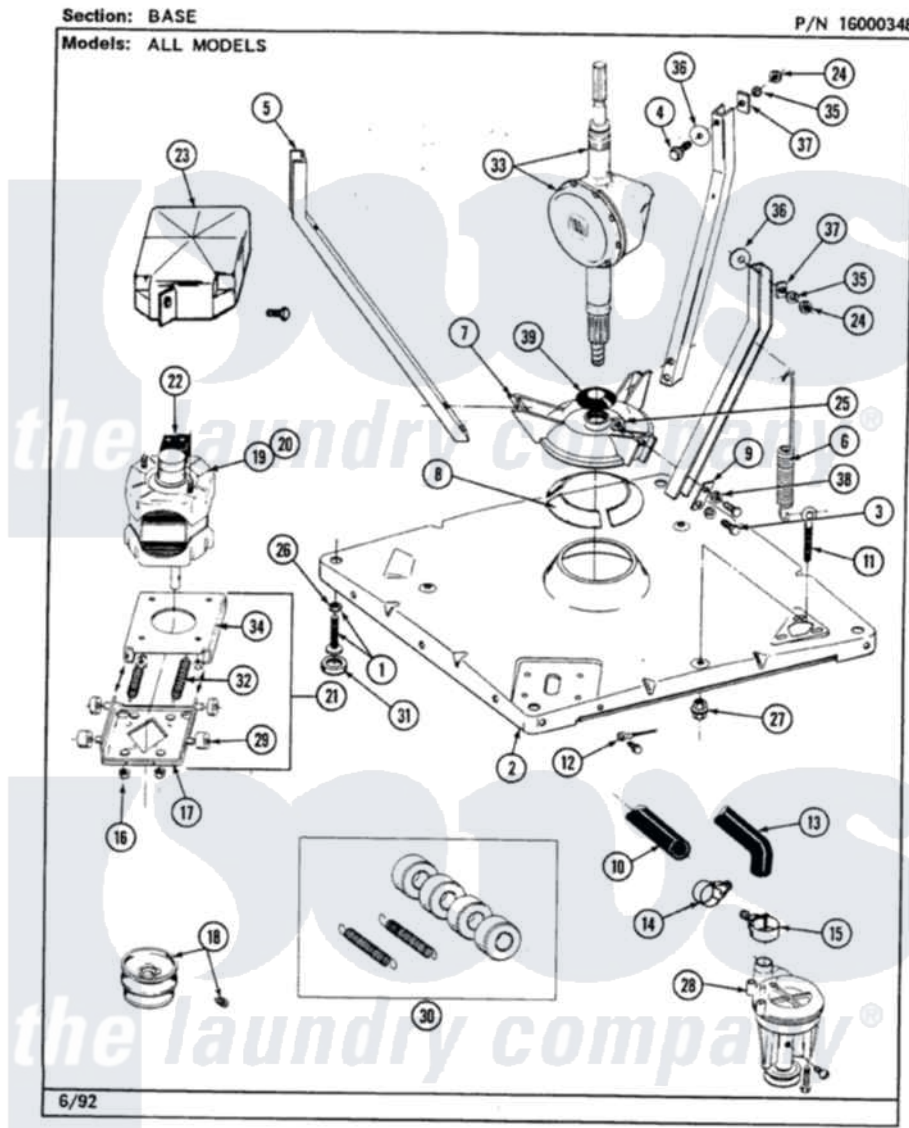

# Maytag LAT7300ABL 01 - BASE

38

Maytag Residential Maytag LAT7300ABL Washer Parts Parts Diagram 01 - BASE  
 Click on the part number to view part

Item	Original Part Number	Replaced By	Status	Part Description
1	Y302699	<a href="#">22003428</a>		Leg, Adjustable
2	<a href="#">203274</a>			Base With Damper Pads
3	<a href="#">Y015627</a>			Screw- Hex
4	205254	<a href="#">W10175938</a>		Bolt
"	200744	<a href="#">W10175939</a>		Bolt
5	213100		Not Available	PART NOT USED
6	<a href="#">213054</a>			Centering Spring - 3 Used
7	<a href="#">203725</a>			Damper W/Bolt And Clip
8	<a href="#">203956</a>			Damper Pad Kit
9	<a href="#">213073</a>			Washer, Double Brace
10	214767	<a href="#">22001448</a>		Hose, Pump
11	213120	<a href="#">216416</a>		Bolt, Eye/Centering Spring
12	210186	<a href="#">3370225</a>		Screw
"	<a href="#">204807</a>			Ground Wire, Supp. Plte To Top Cover
13	<a href="#">Y212989</a>			Hose, Outer Tub To Pump
14	200461	<a href="#">285655</a>		Clamp, Hose