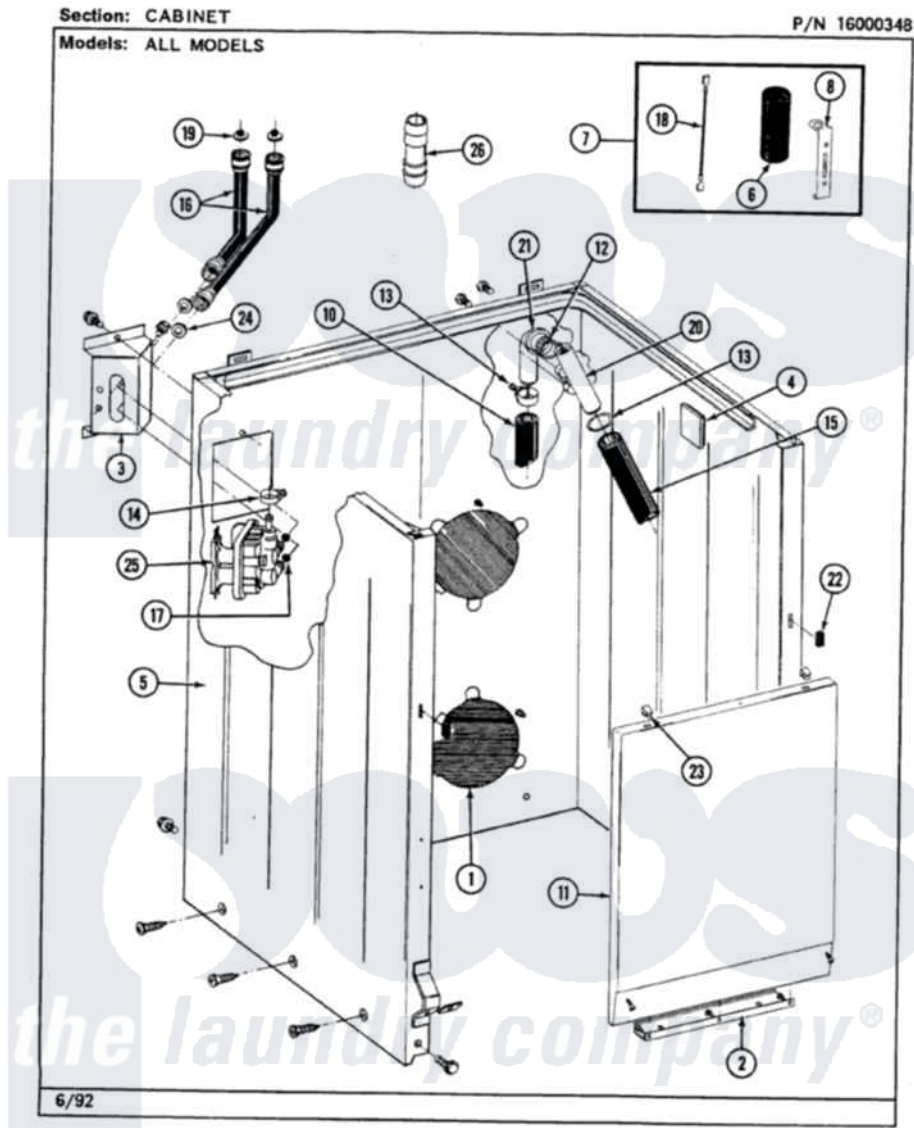

Maytag LAT7300ABL 02 - CABINET

30

Maytag Residential Maytag LAT7300ABL Washer Parts Parts Diagram 02 - CABINET
 Click on the part number to view part

Item	Original Part Number	Replaced By	Status	Part Description
1	211878		Not Available	PLATE, ACCESS
"	211294	90767		Screw, 8A X 3/8 HeX Washer Head Tapping
2	213846			Guard, Belt
"	211294	90767		Screw, 8A X 3/8 HeX Washer Head Tapping
3	212276	W10116760		Screw
"	214812	22002361		Bracket, Water Valve
4	215058			Pad, Cabinet Bumper
5	203319L		Not Available	(ALMOND)
"	204439			Screw And Fstner Assembly
"	213122	27001200		Screw
"	213121	3400111		Screw, 12-14 X 5/8
"	213007			Xfor Cabinet See Cabinet, Back
6	Y200832			Capacitor
7	206103			Capacitor Kit

8	211149		Clip, Capacitor
9	202861	202860	Inlet Hose Assembly
10	216017		Hose, Drain
"	Y059149		(7/8" I.D. CARTON OF 50 FT.)
11	212998L		Not Available
			FRONT PANEL-ALMOND
12	214765		Gasket, Siphon Break
13	200908	285655	Clamp, Hose
14	201575		Clamp, Hose
15	214767	22001448	Hose, Pump
16	202860		Inlet Hose Assembly
"	200672	76314	Hose, Inlet 6 Ft. Hose With Elbow
17	214337	96160	Screen
18	203237		No. 17 Wire With Terminal
19	200961	12001413	Strainer And Washer Kit
20	206638		Siphon Break
"	Y014874		Screw, Idler Arm And Sleeve
21	Y216016	W10116738	Elbow
22	214376	22002331	Spacer, Front Panel
23	212982	22001650	Fastener, Spring
24	Y013783		Washer, Inlet Hose
25	205613		Water Valve
"	212276	W10116760	Screw
26	Y216015		Coupling, Hose