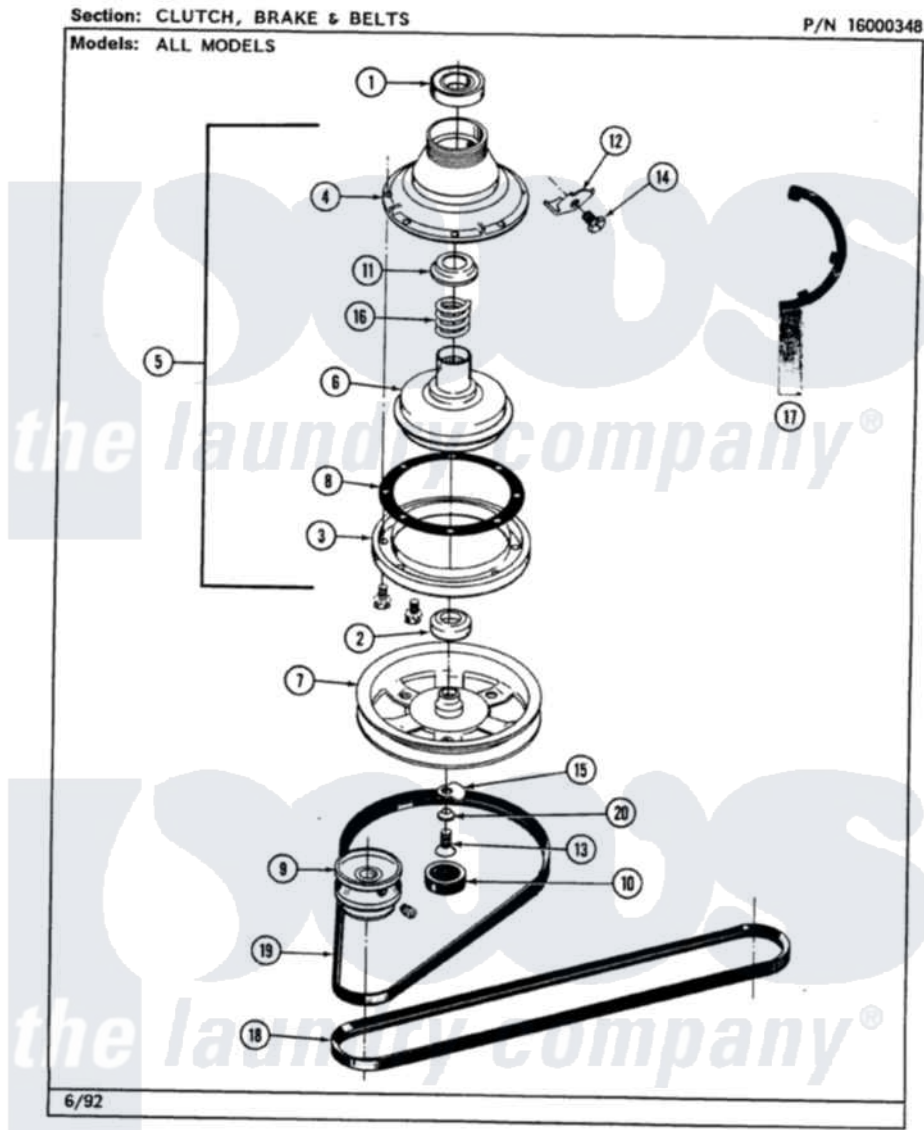

Maytag LAT7300ABL 03 - CLUTCH, BRAKE & BELTS

42

Maytag Residential Maytag LAT7300ABL Washer Parts Parts Diagram 03 - CLUTCH, BRAKE & BELTS
 Click on the part number to view part

Item	Original Part Number	Replaced By	Status	Part Description
1	Y200720	22003441		Bearing, Rear
2	200835			Bearing, Brake Rotor
3	211043	6-2011900		Brake Asse
"	211000			SCREW, BRAKE DRUM (HEX HEAD)
4	211045	6-2011900		Brake Asse
5	201190	6-2011900		Brake Asse
6	201126	6-2011900		Brake Asse
7	211059	6-2301530		Pulley
8	211042	6-2011900		Brake Asse
9	Y053241			Set Screw, Motor Pulley
"	200816	6-2008160		Pulley- MO
10	211038		Not Available	CAP, OIL RETAINER
11	211039	6-2011900		Brake Asse
12	213325			Clip, Retaining
13	211375	681582		Screw
14	213326			Bolt, Sems Retaining Clip

15	211089		Lug, Stop Pulley
16	211041	6-2011900	Brake Asse
17	Y038315	038315	Tool
18	211124		Part Not Used
19	211125		V Belt, DiVe Pulley
20	211090	22003555	Washer, Stop Lug