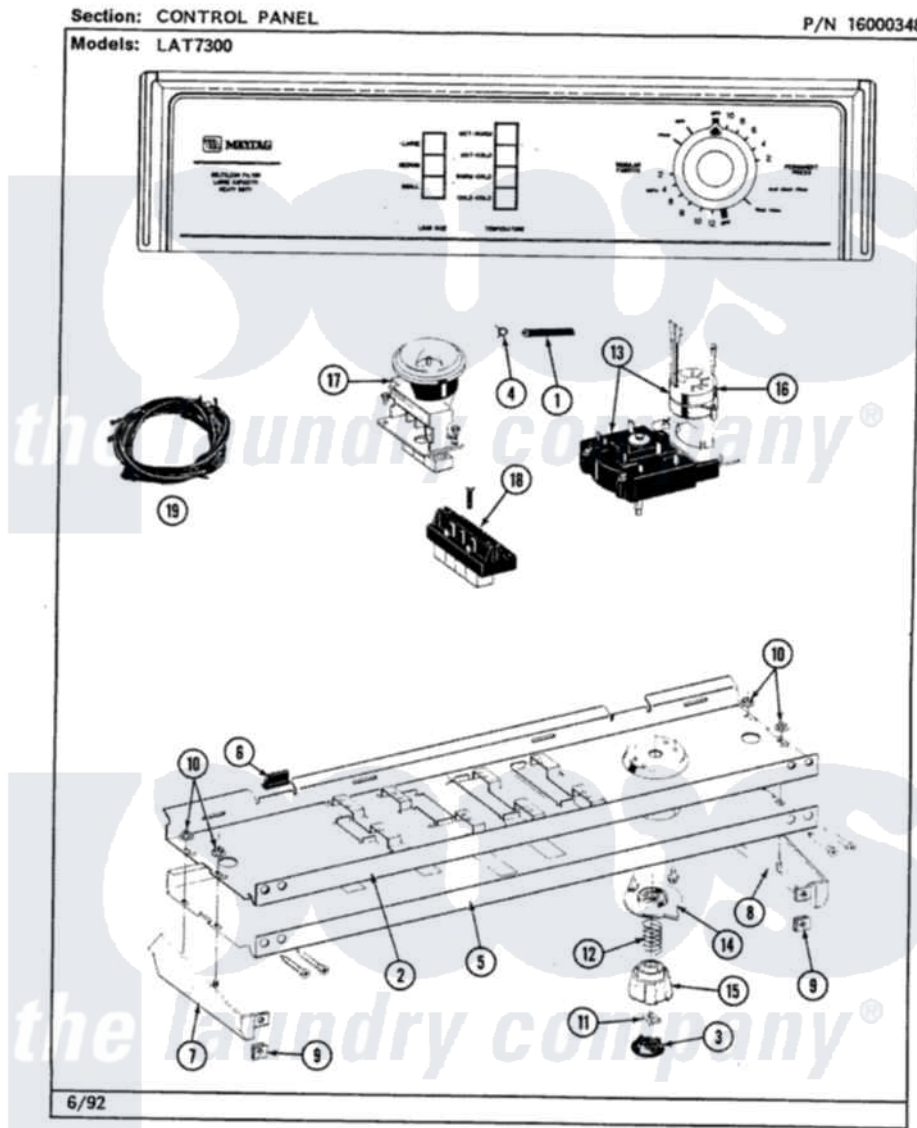

# Maytag LAT7300ABL 04 - CONTROL PANEL

8

Maytag [Residential Maytag LAT7300ABL Washer Parts](#) Parts Diagram 04 - CONTROL PANEL  
 Click on the part number to view part

Item	Original Part Number	Replaced By	Status	Part Description
1	212942	<a href="#">22001619</a>		Tube, Water Level Switch
2	<a href="#">214818</a>			Back Up Plate
"	<a href="#">210932</a>			Screw, No.8 X 9/16 Ctsk Note: Screw, Inlet Duct
3	215821		Not Available	CAP, KNOB
4	410296	<a href="#">596669</a>		Clamp, Manifold
5	207401		Not Available	CONTROL PANEL
"	<a href="#">210932</a>			Screw, No.8 X 9/16 Ctsk Note: Screw, Inlet Duct
6	<a href="#">214897</a>			Pad, Control Panel
7	207215		Not Available	END CAP LH
8	207216		Not Available	END CAP RH
9	<a href="#">214894</a>			Fastener, End Cap
10	<a href="#">214872</a>			Palnut, End Cap Note: Nut, Lamp Holder
11	<a href="#">211605</a>			Bezel, Timer Dial
12	<a href="#">211065</a>			Spring, Index Wheel

13	213966	<a href="#">3400014</a>	Screw
"	<a href="#">207378</a>		Timer
14	215827	Not Available	TIMER DIAL SKIRT
15	<a href="#">215828</a>		Knob, Timer
16	205033	<a href="#">22205033</a>	Motor- Tim
17	207363	Not Available	3 LEVEL PRESSURE SWITCH
"	211168	<a href="#">W10139210</a>	Screw, 8-18 X 5/16
18	213117	<a href="#">67006908</a>	Screw, Ice Rack
"	207367	Not Available	TEMP CONTROL SWITCH - 4 BUTTON
19	<a href="#">207382</a>		Wire Harness