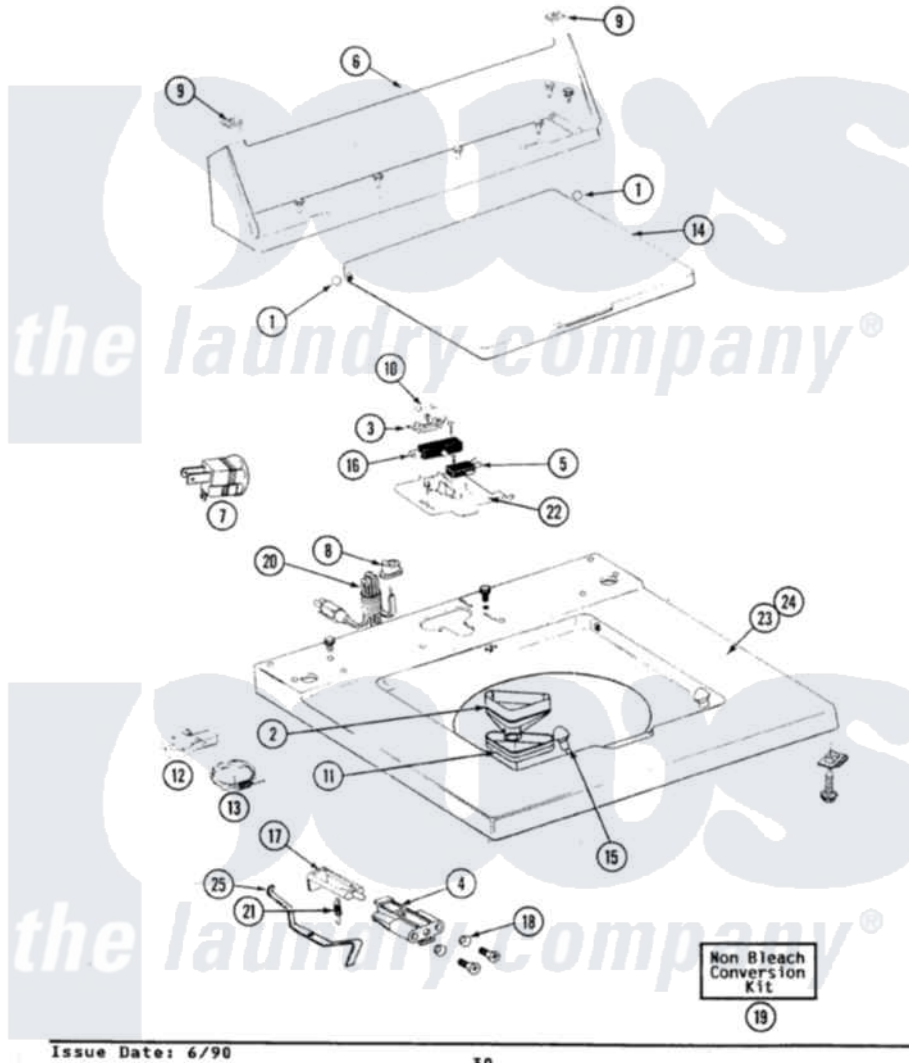

Maytag LAT7300ABL 05 - TOP

SECTION: TOP COVER, CONSOLE & LID SWITCH
 MODEL: ALL MODELS

Issue Date: 6/90

30

Maytag [Residential Maytag LAT7300ABL Washer Parts](#) Parts Diagram 05 - TOP
 Click on the part number to view part

| Item | Original Part Number | Replaced By | Status | Part Description |
|------|--------------------------|-------------------------|---------------|---|
| 1 | 211726 | | | Hinge, Ball Lid |
| 2 | 215578 | | | Bleach Inlet Almond |
| 3 | 207167 | | | Block, Fuse |
| " | 215705 | Y311711 | | Screw, Fuse Block |
| 4 | 910182 | 25-7809 | | Screw, No.6-20 1/2 Flthd Torx |
| " | 214279 | 204968 | | Plunger And Bracket Assembly--W |
| 5 | 207166 | | | Switch, Check |
| " | 22001352 | | | Screw, Check Switch |
| 6 | 205635L | | Not Available | CONSOLE (ALM) |
| " | 211294 | 90767 | | Screw, 8A X 3/8 HeX Washer Head Tapping |
| " | Y313559 | | | Screw |
| 7 | Y201808 | | | Converter |
| 8 | 211881 | | | Grommet, Cord Part Not Used-Gas Models Only |
| 9 | 215075 | | | Fastener, Control Panel To Console |