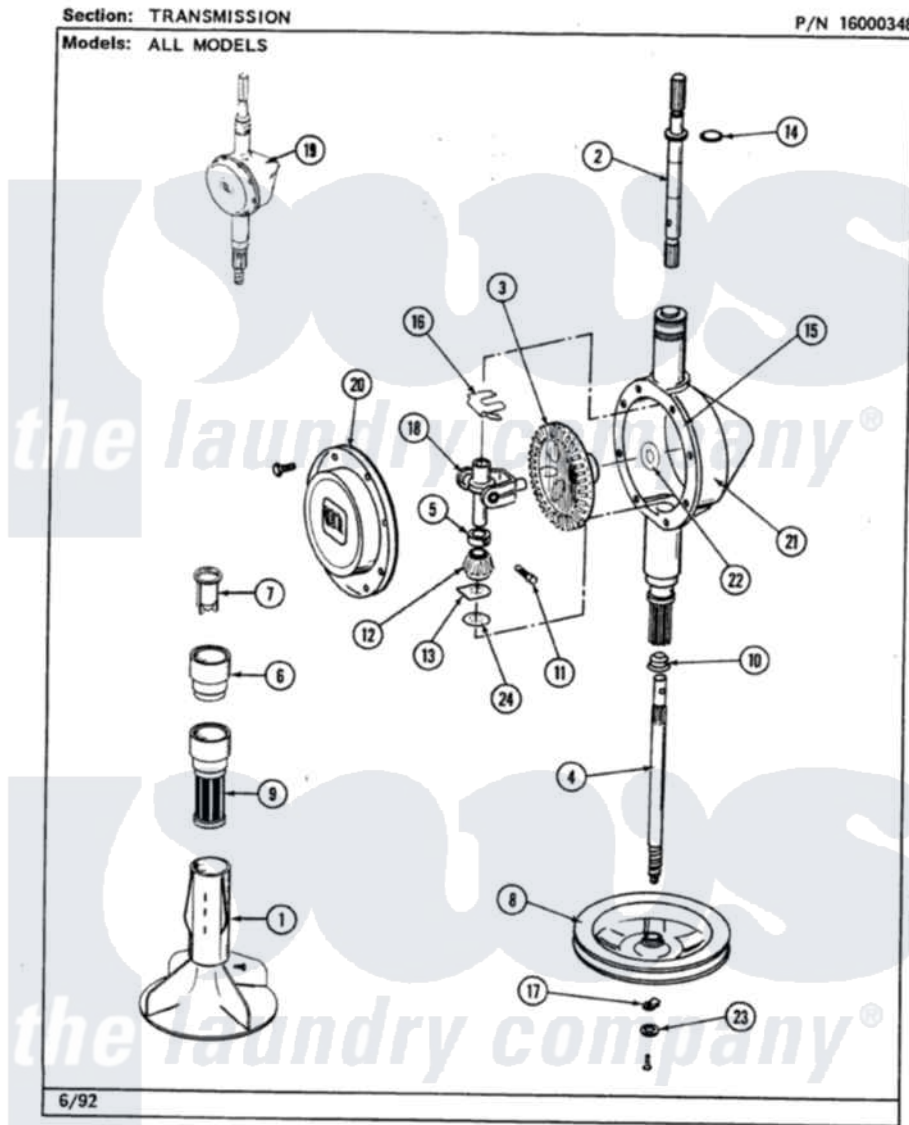

Maytag LAT7300ABL 06 - TRANSMISSION

36

Maytag Residential Maytag LAT7300ABL Washer Parts Parts Diagram 06 - TRANSMISSION
 Click on the part number to view part

Item	Original Part Number	Replaced By	Status	Part Description
1	206478		Not Available	SCREW & WASHER FOR AGITATOR
"	207538			Agitator W/Lock Screw
2	207153	6-2097820		Kit- Shaft
3	206713	6-2067130		Gear- Beve
4	215411	12001451		Ctr Shaft W/Collar Andkeeper-Sha
5	215415		Not Available	COLLAR, LOWER
6	215721			Dispensing Cap
8	211059	6-2301530		Pulley
10	206602	207843		Lip Seal Repair Kit
11	Y206629			Pin, Collar
12	215401	W10221114		Pinion
13	215395			Plate, Clutch
14	210690			Seal, Rubber
15	Y058700	675652		Adhesive
16	215581			Spring, Agitator Shaft

17	211375	681582	Screw
"	211089		Lug, Stop Pulley
18	206685	6-2066850	Yoke
19	206708	6-2097790	Transmison
20	206628		Cover, Transmission
"	215417	Not Available	SCREW, TRANSMISSION COVER
21	206625	6-2097790	Transmison
22	215394		Washer, Bevel Gear
23	211090	22003555	Washer, Stop Lug
24	211483	6-2114830	Washer- SP